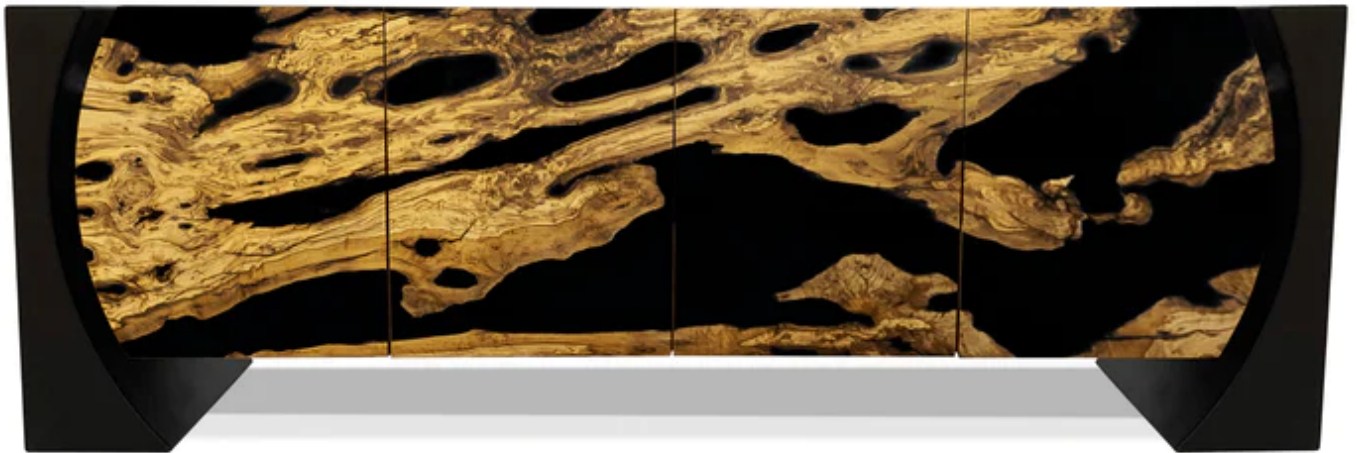

ARDITI COLLECTION®

BLACK LOIRE OLIVE WOOD CREDENZA

MODEL: ARD-190
SIDEBOARD

contact@arditcollection.com

www.arditcollection.com

[/arditcollection](#)

ARDITI COLLECTION®

PRODUCT OVERVIEW

LACQUERED WOOD

METAL

WOOD

RESIN

MADE TO ORDER / READY TO SHIP
CUSTOMIZABLE
WOOD SLAB APPROVAL PROCESS BEFORE PRODUCTION

MADE TO ORDER
YES
YES

FEATURES

OVERALL LENGTH:
OVERALL DEPTH:
OVERALL HEIGHT:
NUMBER OF DOOR
DOOR MATERIAL:
WOOD TYPE:
WOOD FINISH:
RESIN TYPE:
RESIN COLOR:
RESIN FINISH:
BODY & BASE MATERIAL:
BODY & BASE FINISH:
BODY & BASE COLOR:
BODY & BASE CONNECTION PART MATERIAL:
BODY & BASE CONNECTION PART MATERIAL FINISH:
BODY & BASE CONNECTION PART MATERIAL COLOR:

82,6" (210CM)
19,7" (50CM)
27,5" (70CM)
4
WOOD & RESIN
OLIVE WOOD
NATURAL
OPAQUE
JET BLACK
SATIN
WOOD
SATIN
BLACK (LACQUERED)
STAINLESS STEEL
POLISHED
CHROME

ASSEMBLY

ASSEMBLY REQUIRED

NO

contact@arditcollection.com