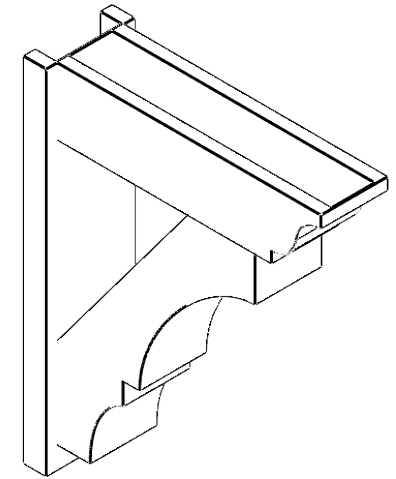

ITEM NUMBER: OUTUROC060X080X26000X32000X060X020X060BOA04RCPR

6"W TOP X 8"W BACK X 26"D X 32"H X 6"T TOP X 2"T BACK TIMBERTHANE ROUGH CEDAR BALBOA FAUX WOOD OPEN OUTLOOKER, TRADITIONAL TOP AND BLOCK BACK, 6"W CLOSED BRACE, PRIMED TAN

SIDE PROFILE

FRONT PROFILE

ISOMETRIC

GENERATED DATE : 07/05/2023

EKENA MILLWORK
2300 WEST MAIN ST.
CLARKSVILLE, TX 75426
TOLL FREE: 866-607-0453
WWW.EKENAMILLWORK.COM

NOTES

1. INSTALLATION TO BE COMPLETED IN ACCORDANCE WITH MANUFACTURER'S SPECIFICATIONS.
2. DRAWING MAY NOT BE TO SCALE
3. THIS DRAWING IS INTENDED FOR DESIGN AND PLANNING PURPOSES ONLY.
4. ALL INFORMATION CONTAINED HEREIN WAS CURRENT AT THE TIME OF DEVELOPMENT BUT MUST BE REVIEWED AND APPROVED BY THE PRODUCT MANUFACTURER TO BE CONSIDERED ACCURATE.
5. TIMBERTHANE ARCHITECTURAL PRODUCTS ARE MADE FROM HIGH DENSITY URETHANE AND COME FACTORY PRIMED