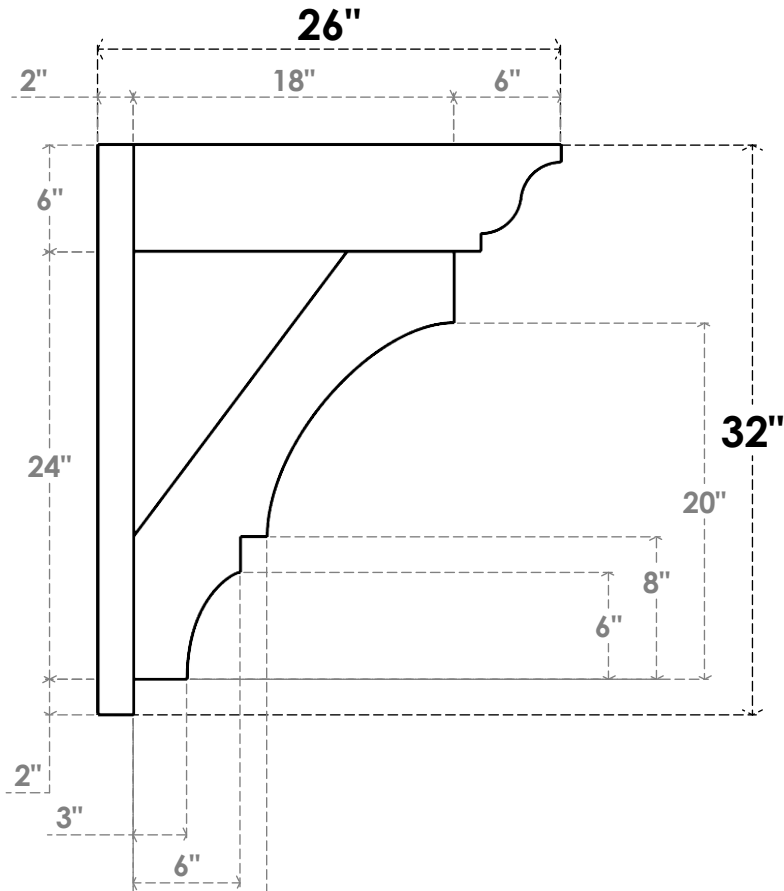

ITEM NUMBER: OUTUROC060X080X26000X32000X060X020X060BOA04RCPR

6"W TOP X 8"W BACK X 26"D X 32"H X 6"T TOP X 2"T BACK TIMBERTHANE ROUGH CEDAR BALBOA FAUX WOOD OPEN OUTLOOKER, TRADITIONAL TOP AND BLOCK BACK, 6"W CLOSED BRACE, PRIMED TAN

SIDE PROFILE

FRONT PROFILE

ISOMETRIC

GENERATED DATE : 07/05/2023

EKENA MILLWORK
2300 WEST MAIN ST.
CLARKSVILLE, TX 75426
TOLL FREE: 866-607-0453
WWW.EKENAMILLWORK.COM

NOTES

1. INSTALLATION TO BE COMPLETED IN ACCORDANCE WITH MANUFACTURER'S SPECIFICATIONS.
2. DRAWING MAY NOT BE TO SCALE
3. THIS DRAWING IS INTENDED FOR DESIGN AND PLANNING PURPOSES ONLY.
4. ALL INFORMATION CONTAINED HEREIN WAS CURRENT AT THE TIME OF DEVELOPMENT BUT MUST BE REVIEWED AND APPROVED BY THE PRODUCT MANUFACTURER TO BE CONSIDERED ACCURATE.
5. TIMBERTHANE ARCHITECTURAL PRODUCTS ARE MADE FROM HIGH DENSITY URETHANE AND COME FACTORY PRIMED