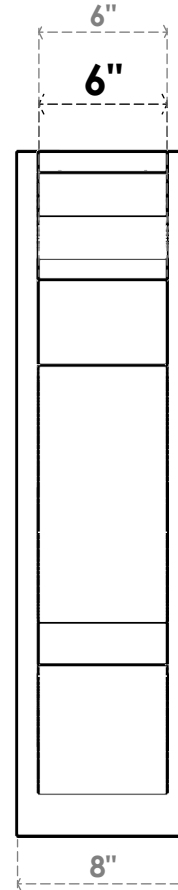

ITEM NUMBER: OUTUROC060X080X26000X32000X060X020X060BOA04RCPR

6"W TOP X 8"W BACK X 26"D X 32"H X 6"T TOP X 2"T BACK TIMBERTHANE ROUGH CEDAR BALBOA FAUX WOOD OPEN OUTLOOKER, TRADITIONAL TOP AND BLOCK BACK, 6"W CLOSED BRACE, PRIMED TAN

SIDE PROFILE

FRONT PROFILE

ISOMETRIC

GENERATED DATE : 07/05/2023

EKENA MILLWORK
2300 WEST MAIN ST.
CLARKSVILLE, TX 75426
TOLL FREE: 866-607-0453
WWW.EKENAMILLWORK.COM

NOTES

1. INSTALLATION TO BE COMPLETED IN ACCORDANCE WITH MANUFACTURER'S SPECIFICATIONS.
2. DRAWING MAY NOT BE TO SCALE
3. THIS DRAWING IS INTENDED FOR DESIGN AND PLANNING PURPOSES ONLY.
4. ALL INFORMATION CONTAINED HEREIN WAS CURRENT AT THE TIME OF DEVELOPMENT BUT MUST BE REVIEWED AND APPROVED BY THE PRODUCT MANUFACTURER TO BE CONSIDERED ACCURATE.
5. TIMBERTHANE ARCHITECTURAL PRODUCTS ARE MADE FROM HIGH DENSITY URETHANE AND COME FACTORY PRIMED