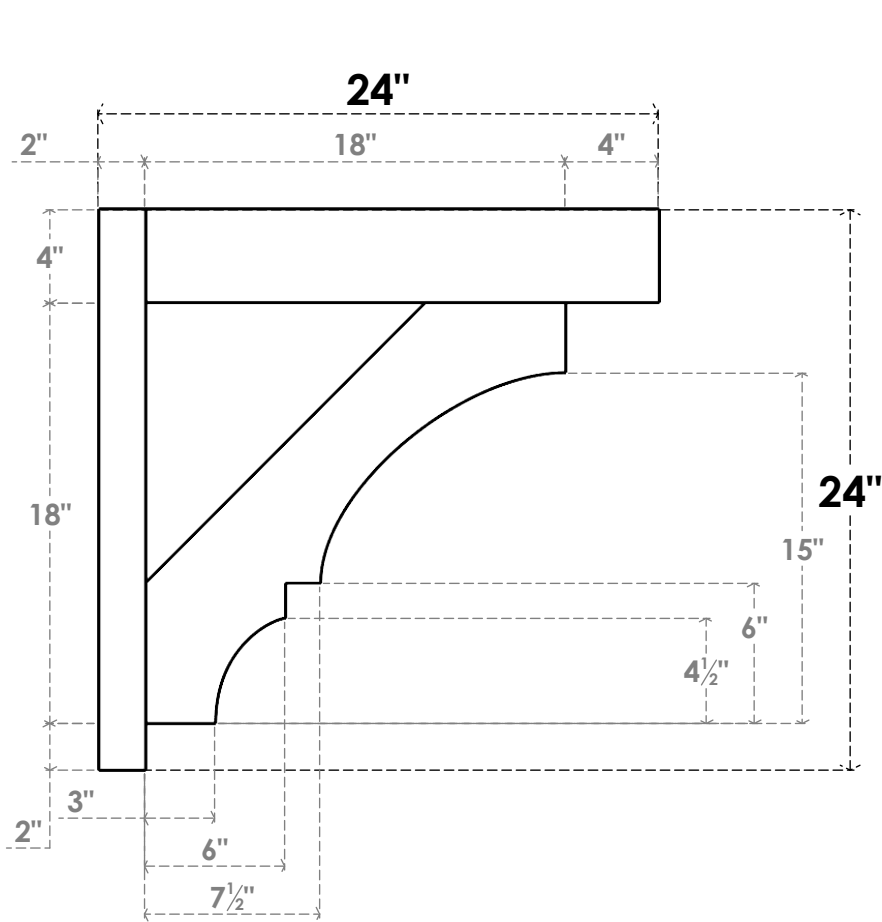

ITEM NUMBER: OUTUROC040X060X24000X24000X040X020X040BOA44RCPR

4"W TOP X 6"W BACK X 24"D X 24"H X 4"T TOP X 2"T BACK TIMBERTHANE ROUGH CEDAR BALBOA FAUX WOOD OPEN OUTLOOKER, BLOCK TOP AND BACK, 4"W CLOSED BRACE, PRIMED TAN

SIDE PROFILE

FRONT PROFILE

ISOMETRIC

GENERATED DATE : 07/05/2023

EKENA MILLWORK
2300 WEST MAIN ST.
CLARKSVILLE, TX 75426
TOLL FREE: 866-607-0453
WWW.EKENAMILLWORK.COM

NOTES

1. INSTALLATION TO BE COMPLETED IN ACCORDANCE WITH MANUFACTURER'S SPECIFICATIONS.
2. DRAWING MAY NOT BE TO SCALE
3. THIS DRAWING IS INTENDED FOR DESIGN AND PLANNING PURPOSES ONLY.
4. ALL INFORMATION CONTAINED HEREIN WAS CURRENT AT THE TIME OF DEVELOPMENT BUT MUST BE REVIEWED AND APPROVED BY THE PRODUCT MANUFACTURER TO BE CONSIDERED ACCURATE.
5. TIMBERTHANE ARCHITECTURAL PRODUCTS ARE MADE FROM HIGH DENSITY URETHANE AND COME FACTORY PRIMED