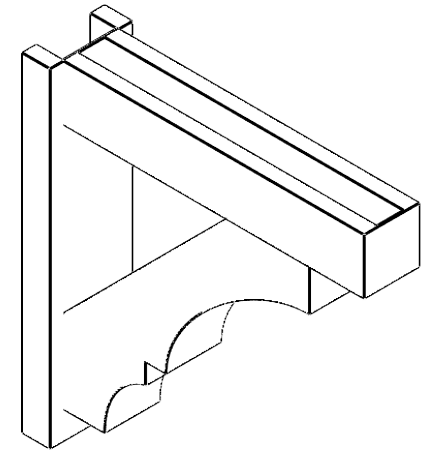

ITEM NUMBER: OUTUROC040X060X24000X24000X040X020X040BOA44RCPR

4"W TOP X 6"W BACK X 24"D X 24"H X 4"T TOP X 2"T BACK TIMBERTHANE ROUGH CEDAR BALBOA FAUX WOOD OPEN OUTLOOKER, BLOCK TOP AND BACK, 4"W CLOSED BRACE, PRIMED TAN

SIDE PROFILE

FRONT PROFILE

ISOMETRIC

GENERATED DATE : 07/05/2023

EKENA MILLWORK
2300 WEST MAIN ST.
CLARKSVILLE, TX 75426
TOLL FREE: 866-607-0453
WWW.EKENAMILLWORK.COM

NOTES

1. INSTALLATION TO BE COMPLETED IN ACCORDANCE WITH MANUFACTURER'S SPECIFICATIONS.
2. DRAWING MAY NOT BE TO SCALE
3. THIS DRAWING IS INTENDED FOR DESIGN AND PLANNING PURPOSES ONLY.
4. ALL INFORMATION CONTAINED HEREIN WAS CURRENT AT THE TIME OF DEVELOPMENT BUT MUST BE REVIEWED AND APPROVED BY THE PRODUCT MANUFACTURER TO BE CONSIDERED ACCURATE.
5. TIMBERTHANE ARCHITECTURAL PRODUCTS ARE MADE FROM HIGH DENSITY URETHANE AND COME FACTORY PRIMED