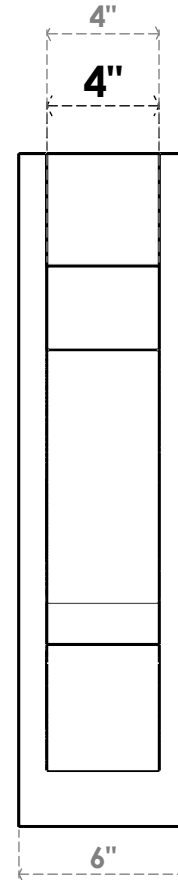

ITEM NUMBER: OUTUROC040X060X24000X24000X040X020X040BOA44RCPR

4"W TOP X 6"W BACK X 24"D X 24"H X 4"T TOP X 2"T BACK TIMBERTHANE ROUGH CEDAR BALBOA FAUX WOOD OPEN OUTLOOKER, BLOCK TOP AND BACK, 4"W CLOSED BRACE, PRIMED TAN

SIDE PROFILE

FRONT PROFILE

ISOMETRIC

GENERATED DATE : 07/05/2023

EKENA MILLWORK
2300 WEST MAIN ST.
CLARKSVILLE, TX 75426
TOLL FREE: 866-607-0453
WWW.EKENAMILLWORK.COM

NOTES

1. INSTALLATION TO BE COMPLETED IN ACCORDANCE WITH MANUFACTURER'S SPECIFICATIONS.
2. DRAWING MAY NOT BE TO SCALE
3. THIS DRAWING IS INTENDED FOR DESIGN AND PLANNING PURPOSES ONLY.
4. ALL INFORMATION CONTAINED HEREIN WAS CURRENT AT THE TIME OF DEVELOPMENT BUT MUST BE REVIEWED AND APPROVED BY THE PRODUCT MANUFACTURER TO BE CONSIDERED ACCURATE.
5. TIMBERTHANE ARCHITECTURAL PRODUCTS ARE MADE FROM HIGH DENSITY URETHANE AND COME FACTORY PRIMED