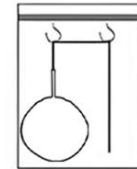

HOW TO INSTALL

Use The Plastic Clamps To Hold The Cord And Hang From The Hook.

Accessories

Hang Your Lamp

Horizontal ceiling

Sloping ceiling

E26 Base

Max: 50W (Bulb Included)