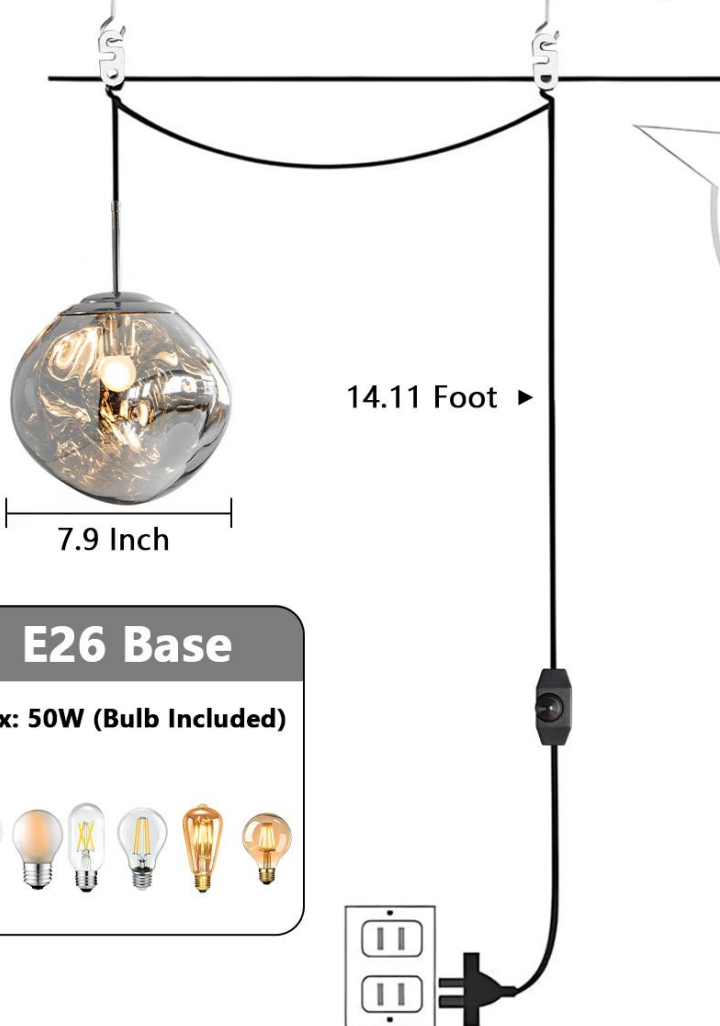

HOW TO INSTALL

Use The Plastic Clamps To Hold The Cord And Hang From The Hook.

Accessories

Hang Your Lamp

Horizontal ceiling

Sloping ceiling

E26 Base

Max: 50W (Bulb Included)