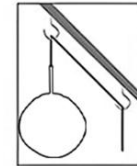

HOW TO INSTALL

Use The Plastic Clamps To Hold The Cord And Hang From The Hook.

Accessories

Hang Your Lamp

Horizontal ceiling

Sloping ceiling

E26 Base

Max: 50W (Bulb Included)