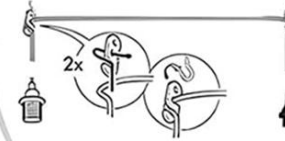

HOW TO INSTALL

Use The Plastic Clamps To Hold The Cord And Hang From The Hook.

Accessories

Hang Your Lamp

Horizontal ceiling

Sloping ceiling

E26 Base

Max: 50W (Bulb Included)