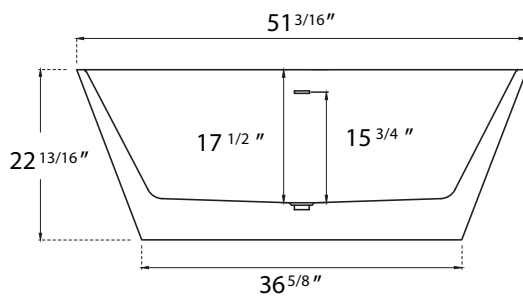

DIMENSION DETAILS

Freestanding Bathtub

MODEL No.Z32E4S

Z32E4S-51"

ADJUSTABLE FOOT: 4 PCS

(Side View)

(Top View)

Z32E4S-55"

ADJUSTABLE FOOT: 4 PCS

(Side View)

(Top View)

Z32E4S-59"

ADJUSTABLE FOOT: 4 PCS

(Side View)

(Top View)

Z32E4S-63"

ADJUSTABLE FOOT: 6 PCS

(Side View)

(Top View)

Z32E4S-67"

ADJUSTABLE FOOT: 6 PCS

(Side View)

(Top View)