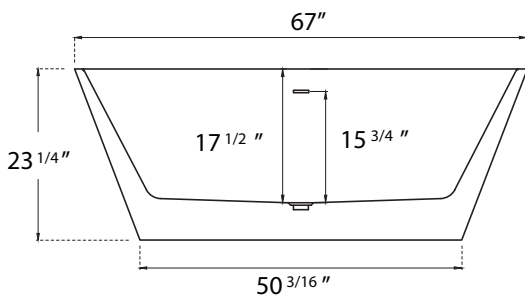

DIMENSION DETAILS

Freestanding Bathtub

MODEL No.Z32E4S

Z32E4S-51"

ADJUSTABLE FOOT: 4 PCS

(Side View)

(Top View)

Z32E4S-55"

ADJUSTABLE FOOT: 4 PCS

(Side View)

(Top View)

Z32E4S-59"

ADJUSTABLE FOOT: 4 PCS

(Side View)

(Top View)

Z32E4S-63"

ADJUSTABLE FOOT: 6 PCS

(Side View)

(Top View)

Z32E4S-67"

ADJUSTABLE FOOT: 6 PCS

(Side View)

(Top View)