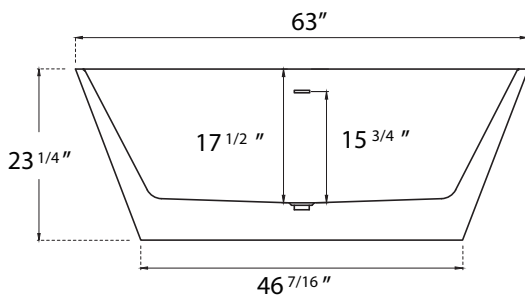

DIMENSION DETAILS

Freestanding Bathtub

MODEL No.Z32E4S

Z32E4S-51"

ADJUSTABLE FOOT: 4 PCS

(Side View)

(Top View)

Z32E4S-55"

ADJUSTABLE FOOT: 4 PCS

(Side View)

(Top View)

Z32E4S-59"

ADJUSTABLE FOOT: 4 PCS

(Side View)

(Top View)

Z32E4S-63"

ADJUSTABLE FOOT: 6 PCS

(Side View)

(Top View)

Z32E4S-67"

ADJUSTABLE FOOT: 6 PCS

(Side View)

(Top View)