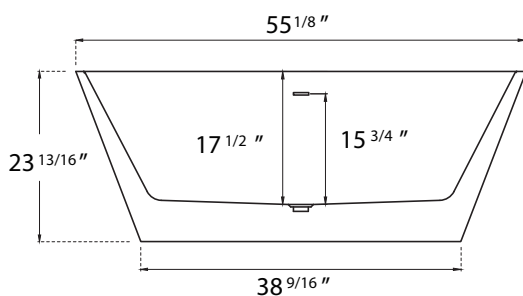

DIMENSION DETAILS

Freestanding Bathtub

MODEL No.Z32E4S

Z32E4S-51"

ADJUSTABLE FOOT: 4 PCS

(Side View)

(Top View)

Z32E4S-55"

ADJUSTABLE FOOT: 4 PCS

(Side View)

(Top View)

Z32E4S-59"

ADJUSTABLE FOOT: 4 PCS

(Side View)

(Top View)

Z32E4S-63"

ADJUSTABLE FOOT: 6 PCS

(Side View)

(Top View)

Z32E4S-67"

ADJUSTABLE FOOT: 6 PCS

(Side View)

(Top View)