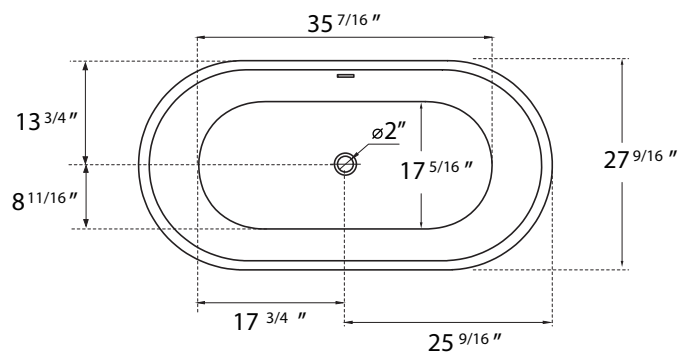

DIMENSION DETAILS

Freestanding Bathtub

MODEL No.Z32E4S

Z32E4S-51"

ADJUSTABLE FOOT: 4 PCS

(Side View)

(Top View)

Z32E4S-55"

ADJUSTABLE FOOT: 4 PCS

(Side View)

(Top View)

Z32E4S-59"

ADJUSTABLE FOOT: 4 PCS

(Side View)

(Top View)

Z32E4S-63"

ADJUSTABLE FOOT: 6 PCS

(Side View)

(Top View)

Z32E4S-67"

ADJUSTABLE FOOT: 6 PCS

(Side View)

(Top View)