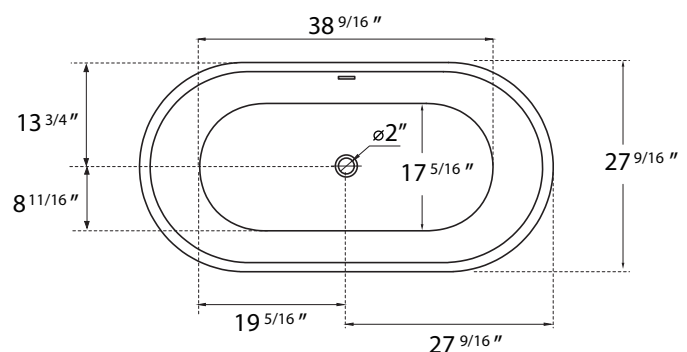

DIMENSION DETAILS

Freestanding Bathtub

MODEL No.Z32E4S

Z32E4S-51"

ADJUSTABLE FOOT: 4 PCS

(Side View)

(Top View)

Z32E4S-55"

ADJUSTABLE FOOT: 4 PCS

(Side View)

(Top View)

Z32E4S-59"

ADJUSTABLE FOOT: 4 PCS

(Side View)

(Top View)

Z32E4S-63"

ADJUSTABLE FOOT: 6 PCS

(Side View)

(Top View)

Z32E4S-67"

ADJUSTABLE FOOT: 6 PCS

(Side View)

(Top View)