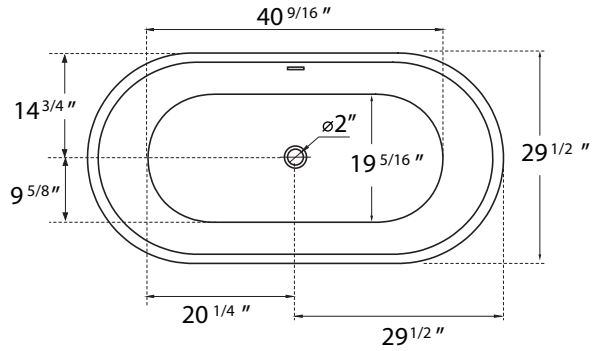

DIMENSION DETAILS

Freestanding Bathtub

MODEL No.Z32E4S

Z32E4S-51"

ADJUSTABLE FOOT: 4 PCS

(Side View)

(Top View)

Z32E4S-55"

ADJUSTABLE FOOT: 4 PCS

(Side View)

(Top View)

Z32E4S-59"

ADJUSTABLE FOOT: 4 PCS

(Side View)

(Top View)

Z32E4S-63"

ADJUSTABLE FOOT: 6 PCS

(Side View)

(Top View)

Z32E4S-67"

ADJUSTABLE FOOT: 6 PCS

(Side View)

(Top View)