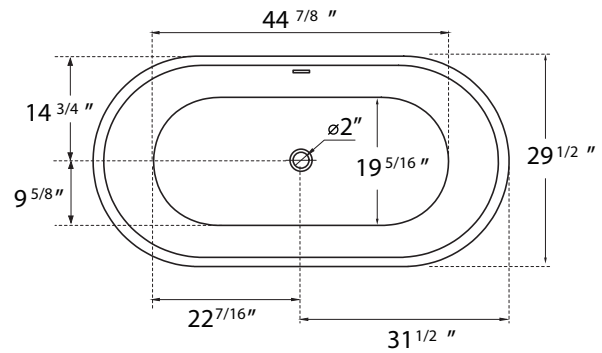

DIMENSION DETAILS

Freestanding Bathtub

MODEL No.Z32E4S

Z32E4S-51"

ADJUSTABLE FOOT: 4 PCS

(Side View)

(Top View)

Z32E4S-55"

ADJUSTABLE FOOT: 4 PCS

(Side View)

(Top View)

Z32E4S-59"

ADJUSTABLE FOOT: 4 PCS

(Side View)

(Top View)

Z32E4S-63"

ADJUSTABLE FOOT: 6 PCS

(Side View)

(Top View)

Z32E4S-67"

ADJUSTABLE FOOT: 6 PCS

(Side View)

(Top View)