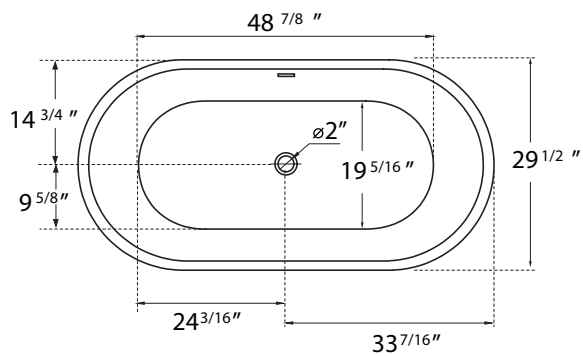

DIMENSION DETAILS

Freestanding Bathtub

MODEL No.Z32E4S

Z32E4S-51"

ADJUSTABLE FOOT: 4 PCS

(Side View)

(Top View)

Z32E4S-55"

ADJUSTABLE FOOT: 4 PCS

(Side View)

(Top View)

Z32E4S-59"

ADJUSTABLE FOOT: 4 PCS

(Side View)

(Top View)

Z32E4S-63"

ADJUSTABLE FOOT: 6 PCS

(Side View)

(Top View)

Z32E4S-67"

ADJUSTABLE FOOT: 6 PCS

(Side View)

(Top View)