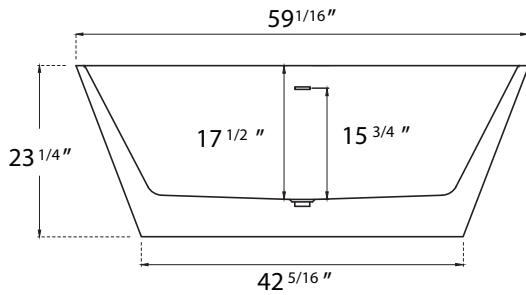

DIMENSION DETAILS

Freestanding Bathtub

MODEL No.Z32E4S

Z32E4S-51"

ADJUSTABLE FOOT: 4 PCS

(Side View)

(Top View)

Z32E4S-55"

ADJUSTABLE FOOT: 4 PCS

(Side View)

(Top View)

Z32E4S-59"

ADJUSTABLE FOOT: 4 PCS

(Side View)

(Top View)

Z32E4S-63"

ADJUSTABLE FOOT: 6 PCS

(Side View)

(Top View)

Z32E4S-67"

ADJUSTABLE FOOT: 6 PCS

(Side View)

(Top View)