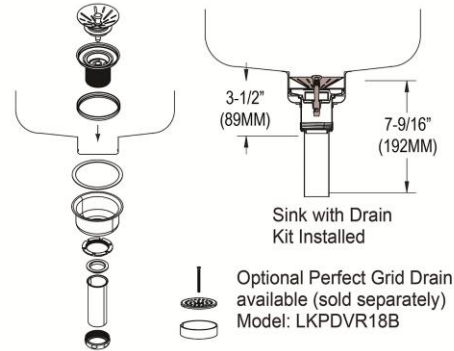

Similar models are available with: extra deep bowls

PART: _____ QTY: _____

PROJECT: _____

CONTACT: _____

DATE: _____

NOTES: _____

APPROVAL: _____

In keeping with our policy of continuing product improvement, Elkay reserves the right to change product specifications without notice. Please visit [elkay.com](#) for the most current version of Elkay product specification sheets. This specification describes an Elkay product with design, quality, and functional benefits to the user. When making a comparison of other producers' offerings, be certain these features are not overlooked.

Hole Drilling Configurations:

Installation Profile:

Optional Accessories		
LKWBG2115SS	Elkay Stainless Steel 20" x 14-3/4" x 1" Bottom Grid Spec Sheet (PDF)	
CB1516	Elkay Hardwood 15" x 16-3/4" x 3/4" Cutting Board Spec Sheet (PDF)	
LKDS35	Elkay 3-1/2" Disposal Stopper / Strainer for use with Perfect Drain or InSinkErator® Disposal Satin Finish Spec Sheet (PDF)	
LKDS99	Elkay 3-1/2" Disposal Stopper / Strainer for use with Perfect Drain or InSinkErator® Disposal Chrome Polished Stainless Steel Spec Sheet (PDF)	
LKPDVR18B	Elkay Perfect Drain Chrome Plated Brass Body Vandal-resistant Strainer and LKADOS Tailpiece Spec Sheet (PDF)	