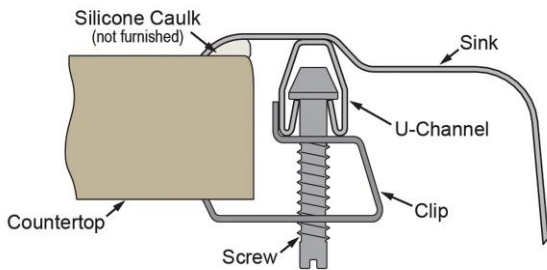

Perfect Drain: Seamlessly welded stainless steel collar eliminates the gap between a traditional drain and the sink for a sanitary and gap free installation. An InSinkErator® garbage disposer can be installed on either sink bowl for user convenience.

Hole Drilling Configurations:

Installation Profile:

Optional Accessories		
LKWBG2115SS	Elkay Stainless Steel 20" x 14-3/4" x 1" Bottom Grid Spec Sheet (PDF)	
CB1516	Elkay Hardwood 15" x 16-3/4" x 3/4" Cutting Board Spec Sheet (PDF)	
LKDS35	Elkay 3-1/2" Disposal Stopper / Strainer for use with Perfect Drain or InSinkErator® Disposal Satin Finish Spec Sheet (PDF)	
LKDS99	Elkay 3-1/2" Disposal Stopper / Strainer for use with Perfect Drain or InSinkErator® Disposal Chrome Polished Stainless Steel Spec Sheet (PDF)	
LKPDVR18B	Elkay Perfect Drain Chrome Plated Brass Body Vandal-resistant Strainer and LKADOS Tailpiece Spec Sheet (PDF)	