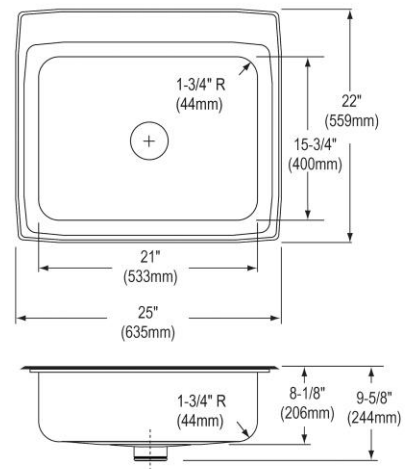

Included with Product: One LKPD1 Perfect Drain and strainer.

AMERICAN PRIDE. A LIFETIME TRADITION. Like your family, the Elkay family has values and traditions that endure. For almost a century, Elkay has been a family-owned and operated company, providing thousands of jobs that support our families and communities.

Product Compliance: ASME A112.19.3/CSA B45.4
Buy American Act
Accessory: ASME A112.18.2/CSA B125.2

Sinks are listed by IAPMO® as meeting the applicable requirements of the Uniform Plumbing Code®, International Plumbing Code®, and National Plumbing Code of Canada.

- [Clean and Care Manual (PDF)](#)
- [Installation Instructions (PDF) - 1000005236](#)
- [Installation Instructions (PDF) - 74180289 Disposer](#)
- [Installation Instructions (PDF) - 74180340-USA Drain](#)
- [Warranty (PDF)](#)

Similar models are available with: extra deep bowls