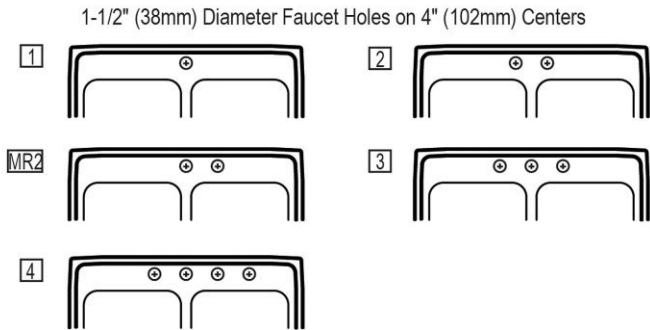

Installation Type:	Drop-in
Material:	304 Stainless Steel
Special Features:	Perfect Drain
Finish:	Lustrous Satin
Gauge:	18
Sound Deadening:	Sides and Bottom pads
Number of Bowls:	1
Sink Dimensions:	25" x 22" x 9-5/8"
Bowl 1 Dimensions:	21" x 15-3/4" x 7-3/4"
Drain Size:	3-3/8" (86mm)
Drain Location:	Center
Minimum Cabinet Size:	30"
Mounting Hardware:	Part # 64090012 included for countertops up to 3/4" (19mm) thick
Template Included:	No
Cutout Template #:	1000001188

Template is available for download at [elkay.com](#). CAD software will be required to open the template.

Cutout Dimensions for Drop-in Installation:

24-3/8" x 21-3/8" (619mm x 543mm) with 1-1/2" (38mm) corner radius

Hole Drilling Configurations:

Installation Profile:

Optional Accessories		
LKWBG2115SS	Elkay Stainless Steel 20" x 14-3/4" x 1" Bottom Grid Spec Sheet (PDF)	
CB1516	Elkay Hardwood 15" x 16-3/4" x 3/4" Cutting Board Spec Sheet (PDF)	
LKDS35	Elkay 3-1/2" Disposal Stopper / Strainer for use with Perfect Drain or InSinkErator® Disposal Satin Finish Spec Sheet (PDF)	
LKDS99	Elkay 3-1/2" Disposal Stopper / Strainer for use with Perfect Drain or InSinkErator® Disposal Chrome Polished Stainless Steel Spec Sheet (PDF)	
LKPDVR18B	Elkay Perfect Drain Chrome Plated Brass Body Vandal-resistant Strainer and LKADOS Tailpiece Spec Sheet (PDF)	