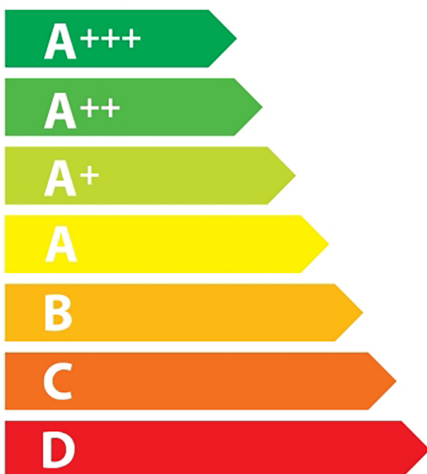

ENERGY

Russell
Hobbs

RH60SCH03A1B

A++

10
kWh/annum

A B C D E F G

A B C D E F G

A B C D E F G