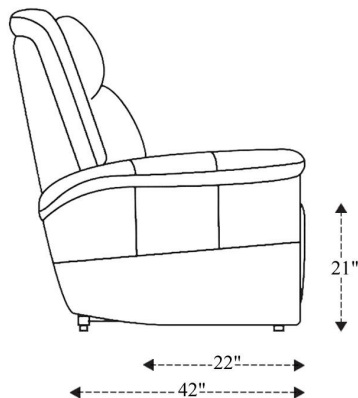

## Zero Gravity Power Reclining Sofa P3

Overall Dimensions	88.5" x 42" x 44"
Overall Width	88.5"
Overall Depth	42"
Overall Height	44"
Overall Weight	306.9 lbs.
Fully Reclined	71"
Distance from Wall	7.5"
Back of Seat to end of Chaise	45"
Leg Height <small>(Distance from Foot Rest to Floor in Full Recline)</small>	26"
Head Height <small>(Distance from Headrest to Floor in Full Recline)</small>	29"

Seat Width	23"
Seat Depth	22"
Seat Height	21"
Arm Width	9"
Arm Depth	23"
Arm Height	26"
Back Width	26"
Back Height	28"
Headrest Extended from Back	6"

## Zero Gravity Power Reclining Tilt Console Loveseat P3

Overall Dimensions	77" x 42" x 44"
Overall Width	77"
Overall Depth	42"
Overall Height	44"
Overall Weight	270.6 lbs.
Fully Reclined	71"
Distance from Wall	7.5"
Back of Seat to end of Chaise	45"
Leg Height (Distance from Foot Rest to Floor in Full Recline)	26"
Head Height (Distance from Headrest to Floor in Full Recline)	29"