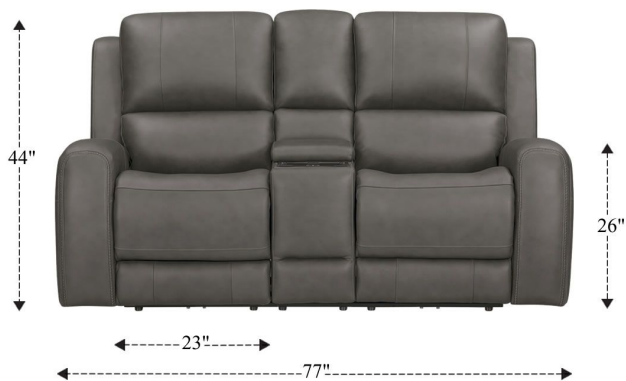

## Zero Gravity Power Reclining Sofa P3

Overall Dimensions	88.5" x 42" x 44"
Overall Width	88.5"
Overall Depth	42"
Overall Height	44"
Overall Weight	306.9 lbs.
Fully Reclined	71"
Distance from Wall	7.5"
Back of Seat to end of Chaise	45"
Leg Height <small>(Distance from Foot Rest to Floor in Full Recline)</small>	26"
Head Height <small>(Distance from Headrest to Floor in Full Recline)</small>	29"

Seat Width	23"
Seat Depth	22"
Seat Height	21"
Arm Width	9"
Arm Depth	23"
Arm Height	26"
Back Width	26"
Back Height	28"
Headrest Extended from Back	6"

## Zero Gravity Power Reclining Tilt Console Loveseat P3

Overall Dimensions	77" x 42" x 44"
Overall Width	77"
Overall Depth	42"
Overall Height	44"
Overall Weight	270.6 lbs.
Fully Reclined	71"
Distance from Wall	7.5"
Back of Seat to end of Chaise	45"
Leg Height (Distance from Foot Rest to Floor in Full Recline)	26"
Head Height (Distance from Headrest to Floor in Full Recline)	29"