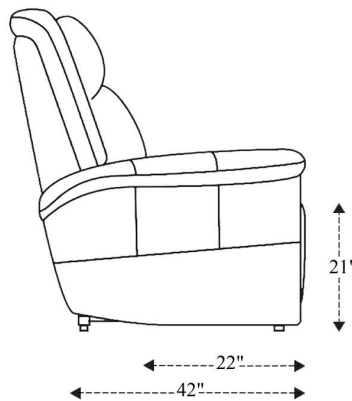

## Zero Gravity Power Reclining Sofa P3

Overall Dimensions	88.5" x 42" x 44"
Overall Width	88.5"
Overall Depth	42"
Overall Height	44"
Overall Weight	306.9 lbs.
Fully Reclined	71"
Distance from Wall	7.5"
Back of Seat to end of Chaise	45"
Leg Height <small>(Distance from Foot Rest to Floor in Full Recline)</small>	26"
Head Height <small>(Distance from Headrest to Floor in Full Recline)</small>	29"

Seat Width	23"
Seat Depth	22"
Seat Height	21"
Arm Width	9"
Arm Depth	23"
Arm Height	26"
Back Width	26"
Back Height	28"
Headrest Extended from Back	6"

## Zero Gravity Power Reclining Tilt Console Loveseat P3

Overall Dimensions	77" x 42" x 44"
Overall Width	77"
Overall Depth	42"
Overall Height	44"
Overall Weight	270.6 lbs.
Fully Reclined	71"
Distance from Wall	7.5"
Back of Seat to end of Chaise	45"
Leg Height (Distance from Foot Rest to Floor in Full Recline)	26"
Head Height (Distance from Headrest to Floor in Full Recline)	29"