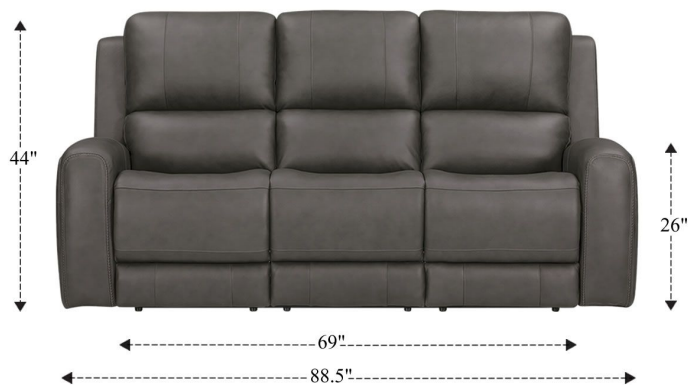

## Zero Gravity Power Reclining Sofa P3

Overall Dimensions	88.5" x 42" x 44"
Overall Width	88.5"
Overall Depth	42"
Overall Height	44"
Overall Weight	306.9 lbs.
Fully Reclined	71"
Distance from Wall	7.5"
Back of Seat to end of Chaise	45"
Leg Height <small>(Distance from Foot Rest to Floor in Full Recline)</small>	26"
Head Height <small>(Distance from Headrest to Floor in Full Recline)</small>	29"

Seat Width	23"
Seat Depth	22"
Seat Height	21"
Arm Width	9"
Arm Depth	23"
Arm Height	26"
Back Width	26"
Back Height	28"
Headrest Extended from Back	6"

## Zero Gravity Power Reclining Tilt Console Loveseat P3

Overall Dimensions	77" x 42" x 44"
Overall Width	77"
Overall Depth	42"
Overall Height	44"
Overall Weight	270.6 lbs.
Fully Reclined	71"
Distance from Wall	7.5"
Back of Seat to end of Chaise	45"
Leg Height (Distance from Foot Rest to Floor in Full Recline)	26"
Head Height (Distance from Headrest to Floor in Full Recline)	29"