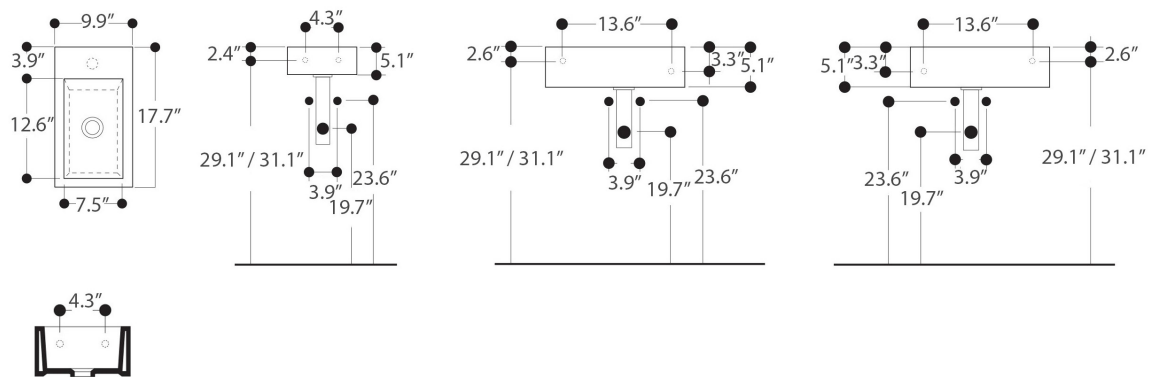

### SKU# | Options:

- Hox Mini 45C | Ceramic White

\* WS Bath Collections reserves the right to revise dimensions or information on this sheet without notice

<b>Collection  </b> Hox	<b>Model  </b> Hox Mini 45C - WS04501F	Dimensions Metric <i>1 inch = 2.54 cm</i> <i>1 inch = 25.4 mm</i>	 1051 Lea Drive - Collegeville, PA 19426 Tel. 215 513 9400 - Fax 610 831 0215 <a href="http://www.ws bathcollections.com">www.ws bathcollections.com</a> - <a href="mailto:info@ws bathcollections.com">info@ws bathcollections.com</a>
----------------------------	---	---	---

Collection  
Hox

Model |  
Hox Mini 45C - WS04501F

Dimensions Metric  
1 inch = 2.54 cm  
1 inch = 25.4 mm

**WS** BATH  
COLLECTIONS

1051 Lea Drive - Collegeville, PA 19426  
Tel. 215 513 9400 - Fax 610 831 0215  
[www.ws bathcollections.com](http://www.ws bathcollections.com) - [info@ws bathcollections.com](mailto:info@ws bathcollections.com)

### Vessel/ countertop installation

Bolts

Silicone (optional)

Collection  
Hox

Model |  
J qz "O kp k"67E"/"Y U26723H

Dimensions Metric  
1 inch = 2.54 cm  
1 inch = 25.4 mm

WS<sup>®</sup>

BATH  
COLLECTIONS