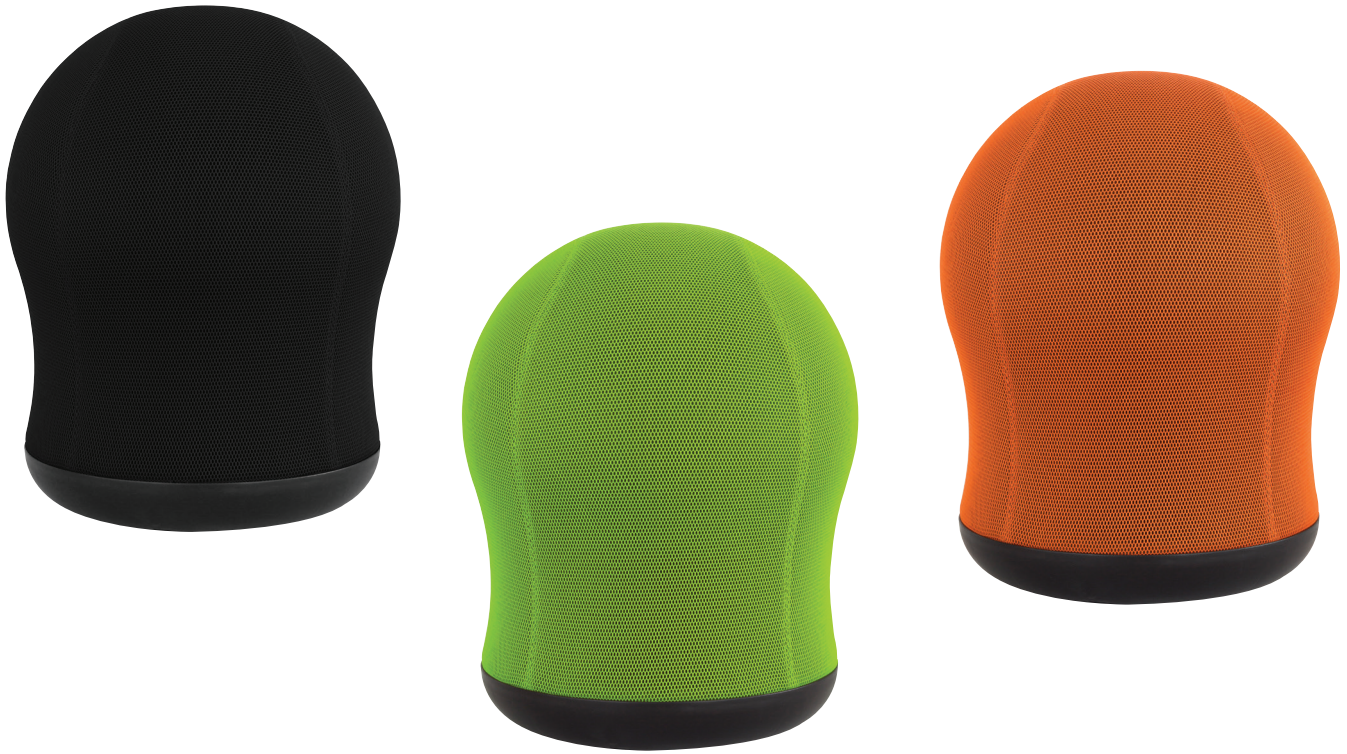

Swivel Ball Chair

- new spin on Ball Chair•
- anti-burst 17 ½" exercise ball covered in vinyl or mesh
- 360° swivel base with active, user-controlled movement
- use as alternative desk chair, in meeting areas or gathering spaces
- may help support better posture and balance
- pump included

Description	W x D x H
Swivel Ball Chair	17½ x 17½ x 23"