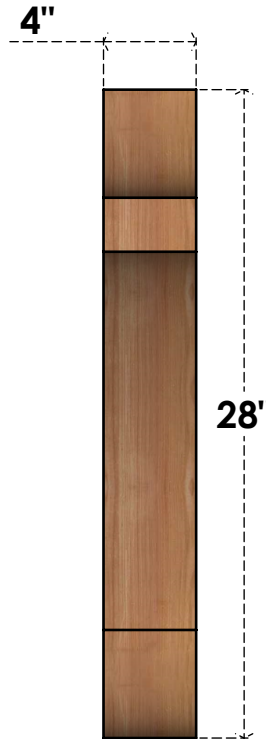

BRC04X24X28OLY00RWR

4"W X 24"D X 28"H OLYMPIC ROUGH SAWN BRACE, WESTERN RED CEDAR

SIDE

FRONT

EKENA MILLWORK
 2300 WEST MAIN ST.
 CLARKSVILLE, TX 75426
 TOLL FREE: 866-607-0453
 WWW.EKENAMILLWORK.COM

NOTES

1. INSTALLATION TO BE COMPLETED IN ACCORDANCE WITH MANUFACTURER'S SPECIFICATIONS.
2. DRAWING MAY NOT BE TO SCALE
3. THIS DRAWING IS INTENDED FOR DESIGN AND PLANNING PURPOSES ONLY.
4. ALL INFORMATION CONTAINED HEREIN WAS CURRENT AT THE TIME OF DEVELOPMENT BUT MUST BE REVIEWED AND APPROVED BY THE PRODUCT MANUFACTURER TO BE CONSIDERED ACCURATE.
5. PRODUCTS ARE NOT KILN DRIED. THIS ITEM IS UNIQUE AND WILL CONTAIN THE NATURAL VARIATIONS THAT THE WOOD SPECIES OFFERS. THIS MAY RESULT IN VARIATIONS UP TO 1/4"