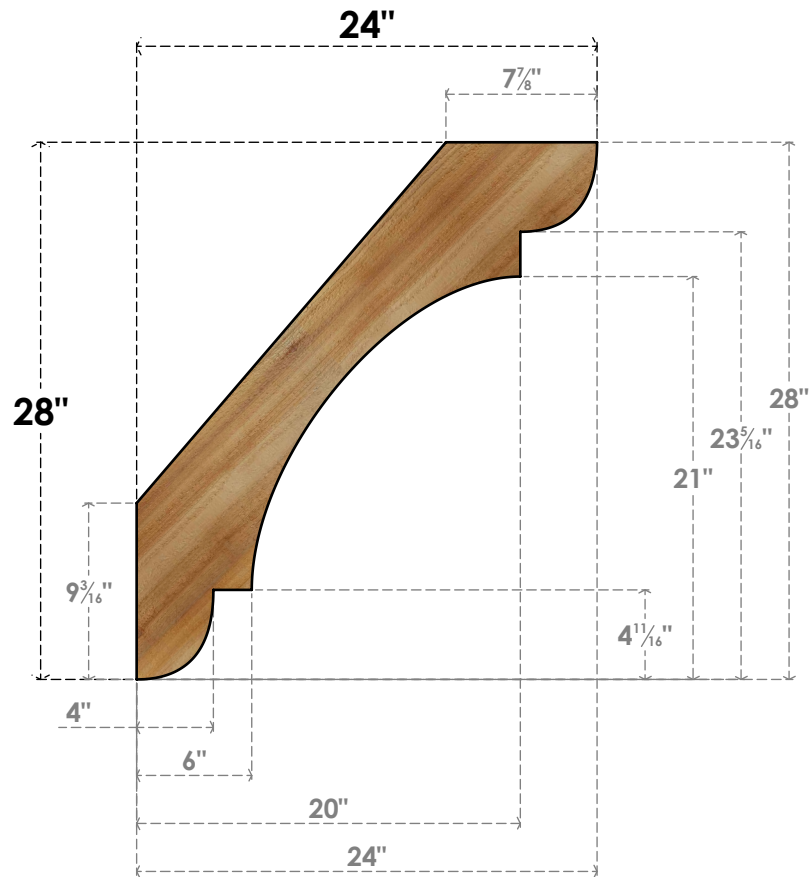

BRC04X24X28OLY00RWR

4"W X 24"D X 28"H OLYMPIC ROUGH SAWN BRACE, WESTERN RED CEDAR

SIDE

FRONT

EKENA MILLWORK
 2300 WEST MAIN ST.
 CLARKSVILLE, TX 75426
 TOLL FREE: 866-607-0453
 WWW.EKENAMILLWORK.COM

NOTES

1. INSTALLATION TO BE COMPLETED IN ACCORDANCE WITH MANUFACTURER'S SPECIFICATIONS.
2. DRAWING MAY NOT BE TO SCALE
3. THIS DRAWING IS INTENDED FOR DESIGN AND PLANNING PURPOSES ONLY.
4. ALL INFORMATION CONTAINED HEREIN WAS CURRENT AT THE TIME OF DEVELOPMENT BUT MUST BE REVIEWED AND APPROVED BY THE PRODUCT MANUFACTURER TO BE CONSIDERED ACCURATE.
5. PRODUCTS ARE NOT KILN DRIED. THIS ITEM IS UNIQUE AND WILL CONTAIN THE NATURAL VARIATIONS THAT THE WOOD SPECIES OFFERS. THIS MAY RESULT IN VARIATIONS UP TO 1/4"