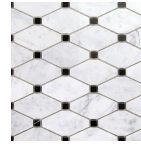

DESIGN. PRICE. EXPERIENCE

tilebar.com

888.541.3840

Octave White Carrara With Black Dot Marble 2x4 Polished Mosaic Tile

SPECIFICATIONS

Available Sizes	2x4"	Chip Size	2" x 3.75" .5" x .5" Dot
Commercial	Wall Floor	Coverage	1.07
Item Color	White + Gray	Location	Backsplash, Bathroom, Indoor, Kitchen, Outdoor, Shower
Material	Carrara	Residential	Wall Floor
Sample Size	2.7" x 6.3"	Size	11.87" x 13"
Stone Type	Carrara	Thickness	10 mm
Tile Finish	Polished	Weight	4.2 lbs

OPTIONS

More in this collection

Octave Blue 2x4 Polished...
\$39.51 sq. ft.

Octave Light Brown 2x4...
\$21.95 sq. ft.

Octave Gray 2x4 Polished...
\$25.96 sq. ft.

Frequently Bought Together

Laticrete
Permacolor Bright...

\$44.45

Octave Carrara With Black Dot Marble Tile

One of the most popular marbles in the world, White Carrara's timeless beauty opens doors to endless design opportunities. Perfect for a bathroom floor or backsplash application, this geometric mosaic is sure to be the focal point of your design. These patterns are made from natural stones, each piece fitting into the next like a perfect puzzle. It's stunning design and unique pattern of octagons and diamonds will bring warmth and a natural ambiance to your home for many years. to come.