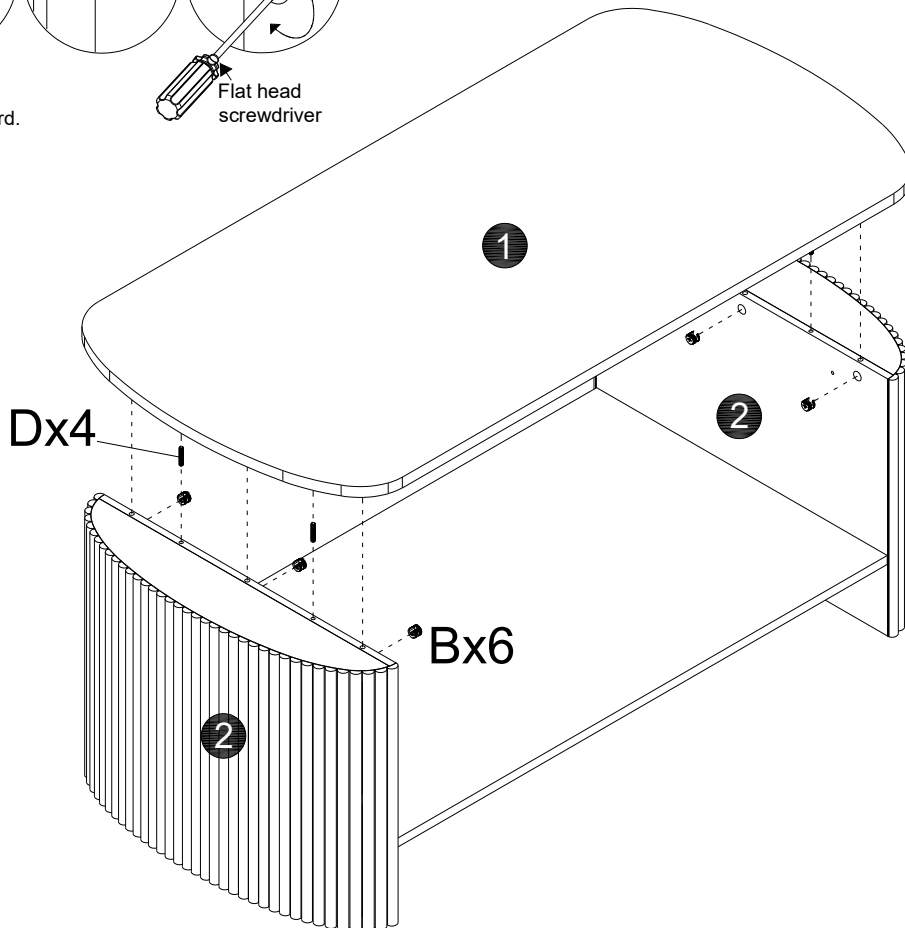

4

| B | x6 | C | x6 |
|---|----|---|----|
|  | |  | |
| Ø15mm | | Ø8x30mm | |

5

| A | x6 | G | x8 |
|--|----|--|----|
|  | |  | |
| M6x35mm | | M6x35mm | |

6

The arrow must point toward the edge of the board.

Flat head screwdriver

| B | x6 | D | x4 |
|---|----|---|----|
|  | |  | |
| Ø15mm | | Ø6x30mm | |

7

| H | x4 | I | x1 |
|--|----|--|----|
|  | |  | |
| M6x12mm | | Ø25 | |

8