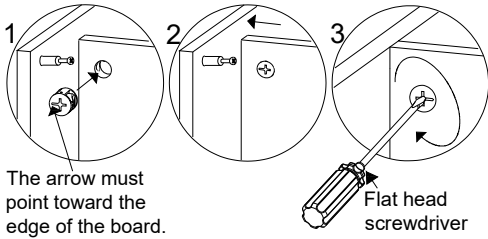

4

| B | x6 | C | x6 |
|---|----|---|----|
|  | |  | |
| Ø15mm | | Ø8x30mm | |

5

| A | x6 | G | x8 |
|--|----|--|----|
|  | |  | |
| M6x35mm | | M6x35mm | |

6

The arrow must point toward the edge of the board.

Flat head screwdriver

| B | x6 | D | x4 |
|---|----|---|----|
|  | |  | |
| Ø15mm | | Ø6x30mm | |

7

| H | x4 | I | x1 |
|--|----|--|----|
|  | |  | |
| M6x12mm | | Ø25 | |

8