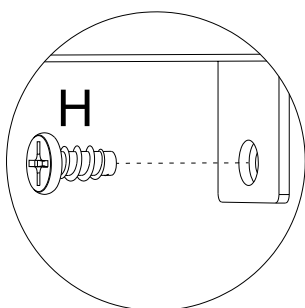

4

| B | x6 | C | x6 |
|---|----|---|----|
|  | |  | |
| Ø15mm | | Ø8x30mm | |

5

| A | x6 | G | x8 |
|--|----|--|----|
|  | |  | |
| M6x35mm | | M6x35mm | |

6

The arrow must point toward the edge of the board.

Flat head screwdriver

| B | x6 | D | x4 |
|---|----|---|----|
|  | |  | |
| Ø15mm | | Ø6x30mm | |

7

| H | x4 | I | x1 |
|--|----|--|----|
|  | |  | |
| M6x12mm | | Ø25 | |

8