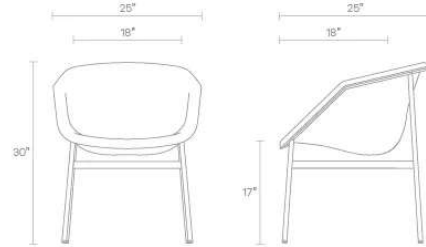

COBALT

LIGHT GREY

OLIVE

COPPER

BLACK

SILVER

**Product Details**

- Black or silver powder-coated steel tube frame
- Felt seat shell made from 70%-90% recycled post-consumer polyester; due to this nature the color may vary slightly between shells
- Plastic glides on feet to protect surfaces
- Can be cleaned with damp cloth
- BIFMA rated
- Some assembly required