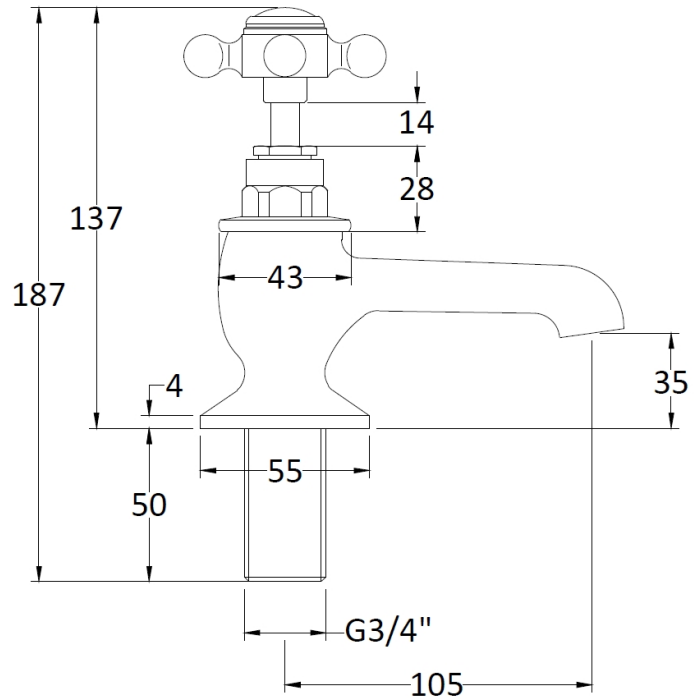

CUSTOMER DATA SHEET - BRASSWARE

SALES CODE: BC302HX

DESCRIPTION: Topaz Bath Taps

PRODUCT DIMENSIONS

Height (mm)	Width (mm)	Depth (mm)	Length (mm)	Nett Wgt Kg
				1.7

PACKAGING DIMENSIONS

Height (mm)	Width (mm)	Depth (mm)	Gross Wgt Kg
55	160	260	1.9

PACKAGING DATA

Box Colour		Label Colour	
Box Qty		Label Qty	
Label Size	x	Label Qty	

OUTER BOX DIMENSIONS (If Applicable)

Height (mm)	Width (mm)	Depth (mm)	Length (mm)	Gross Wgt Kg
Barcode	5055275830673			

PRODUCT DETAILS

Country of Origin	United Kingdom		
Fitting Instruction	Yes		
Product Material			
Control Type			
Waste Included			
WRAS Approval		Approval No.	
Operating Pressure (bar)			
Valve/Cartridge Type			

Colour/Finish					
Mount Type					
Waste Type					
Flow Rates (Litres Per Min)	0.1 bar	0.5 bar	1 bar	2 bar	3 bar
Pipe Size					
Pipe Centres					