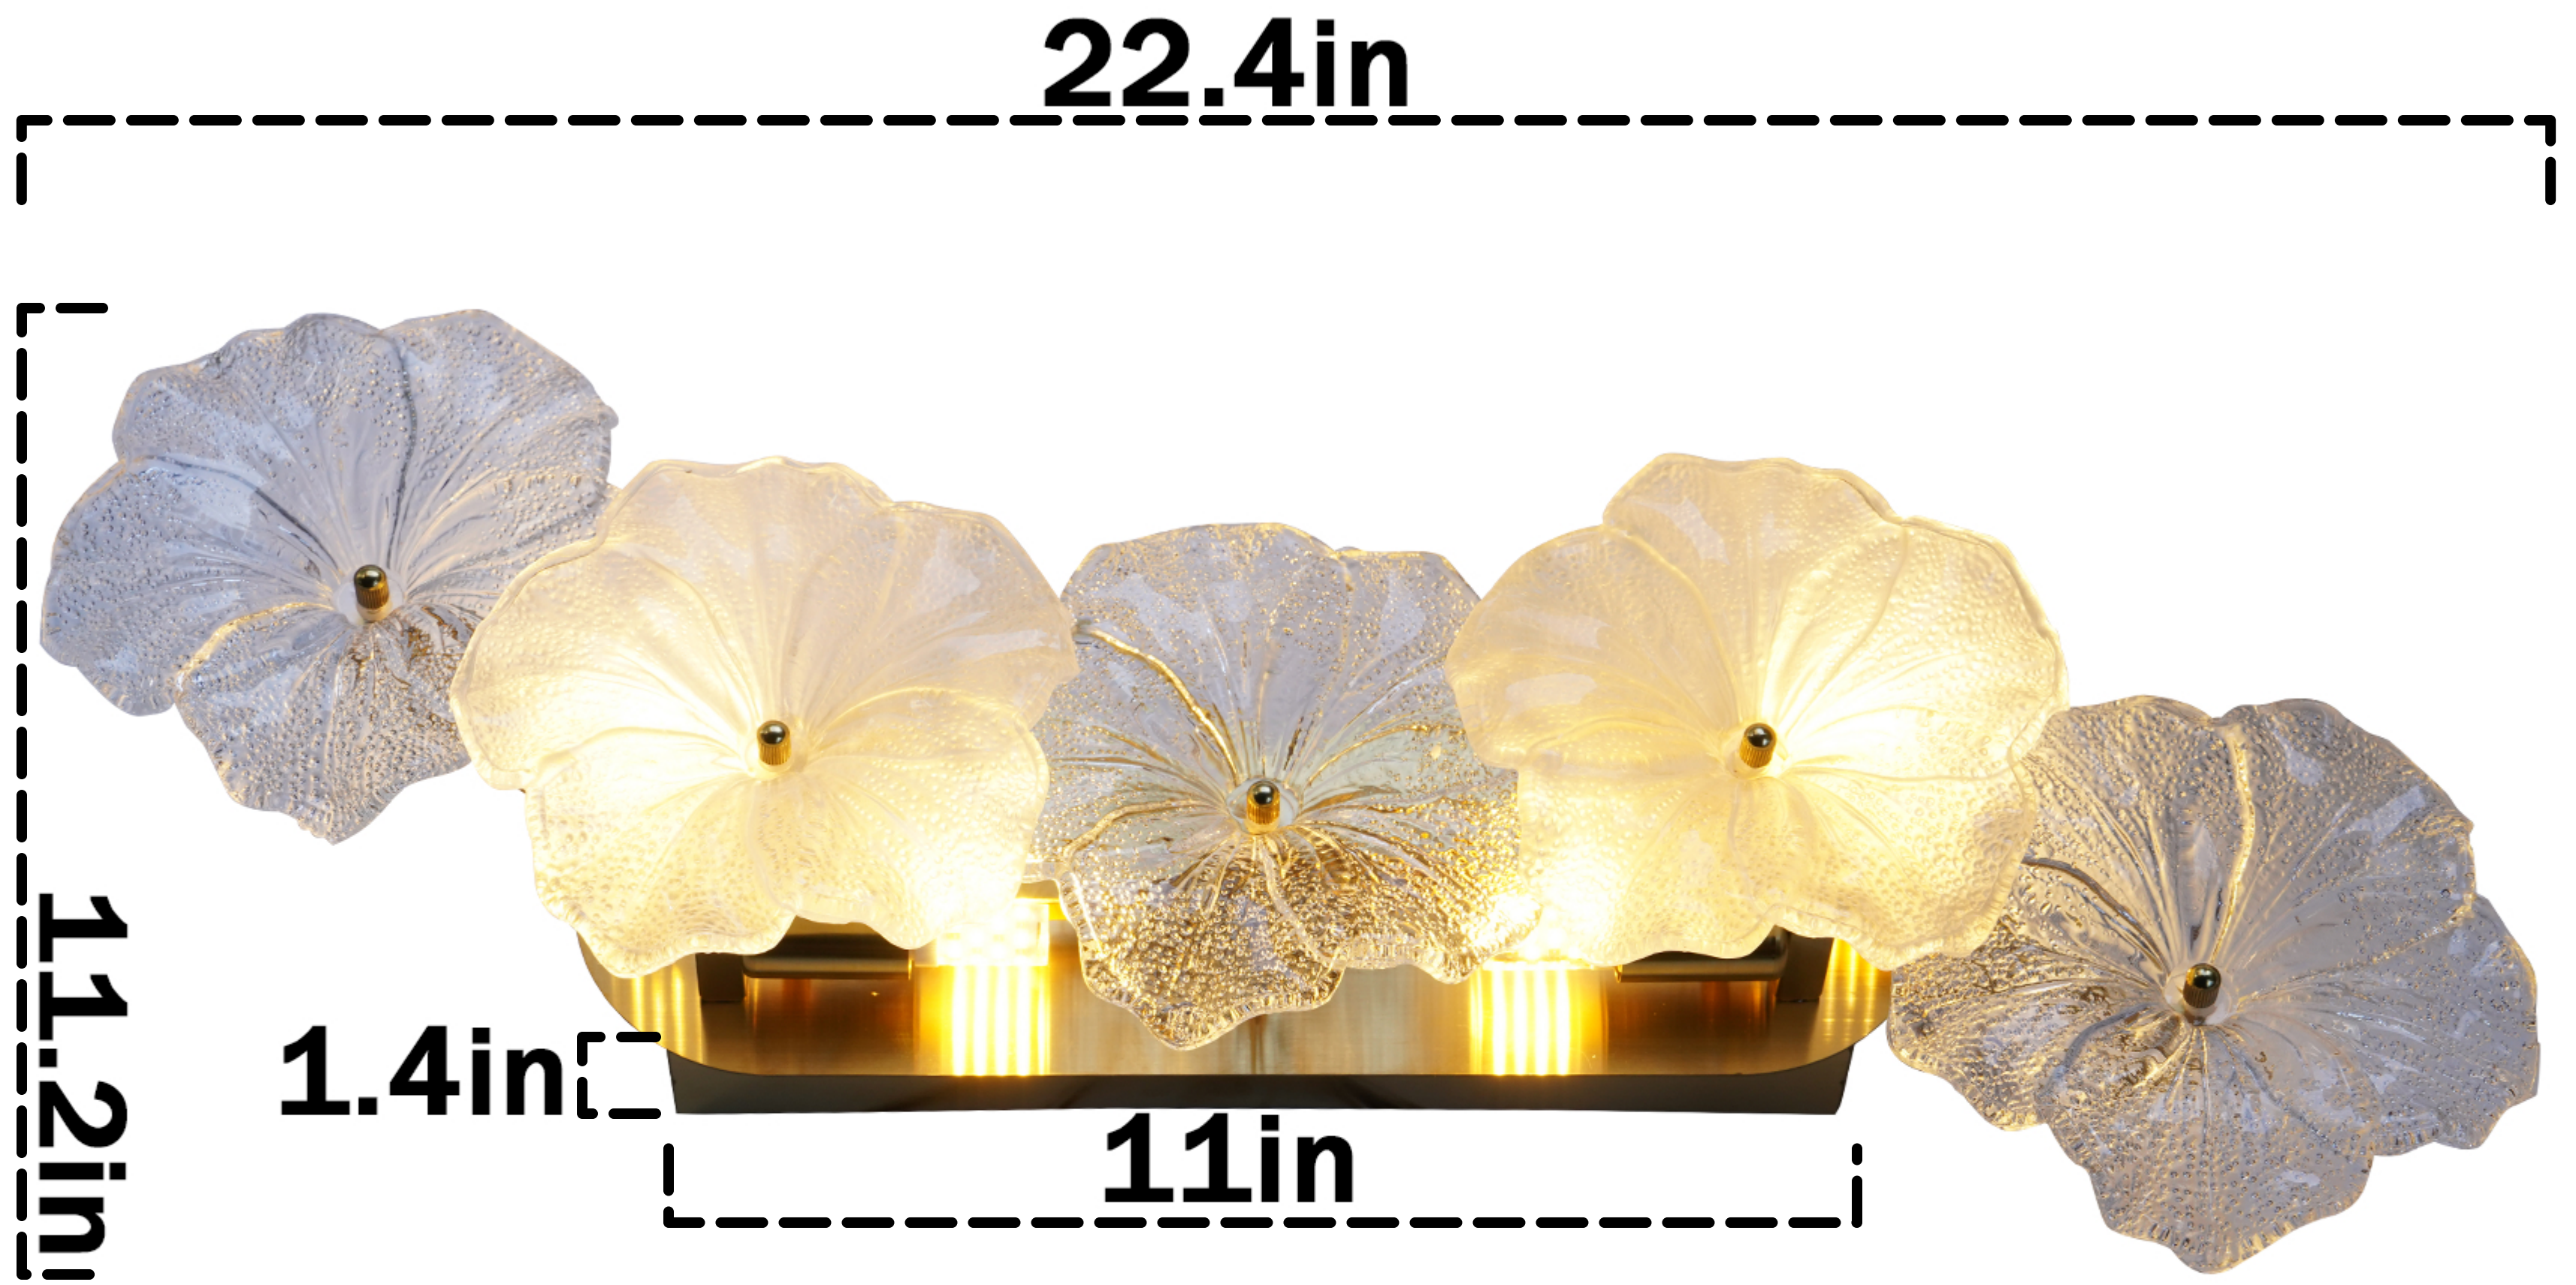

Product Size

G9 BASE*4

The Lamp Arm And Base Come With Built-in Led Light Sources

Max 60w Per Bulb, 110v

(Equipped with four tri-color bulbs)