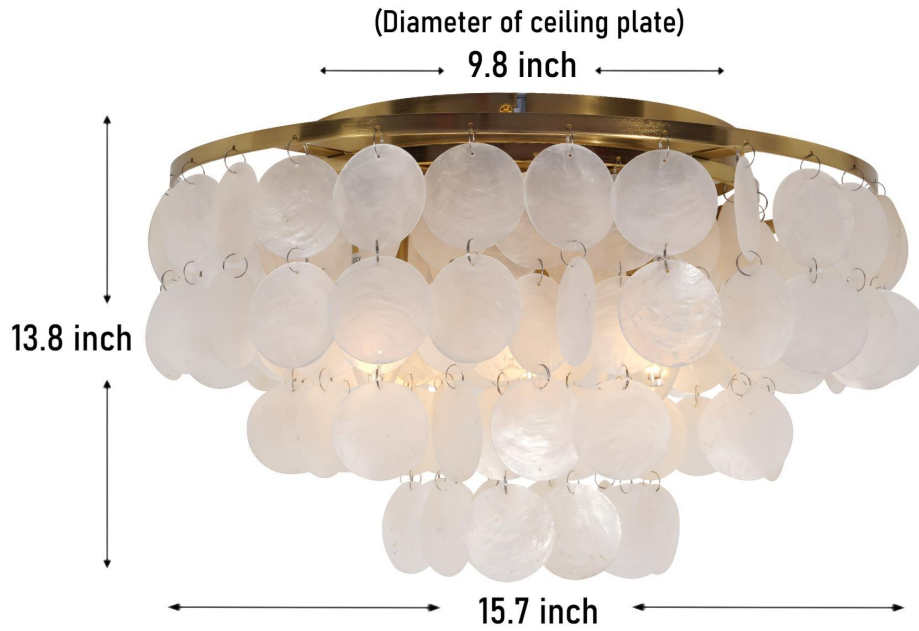

PRODUCT DIMENSIONS

E14 Base X5
(Bulb Not Included)