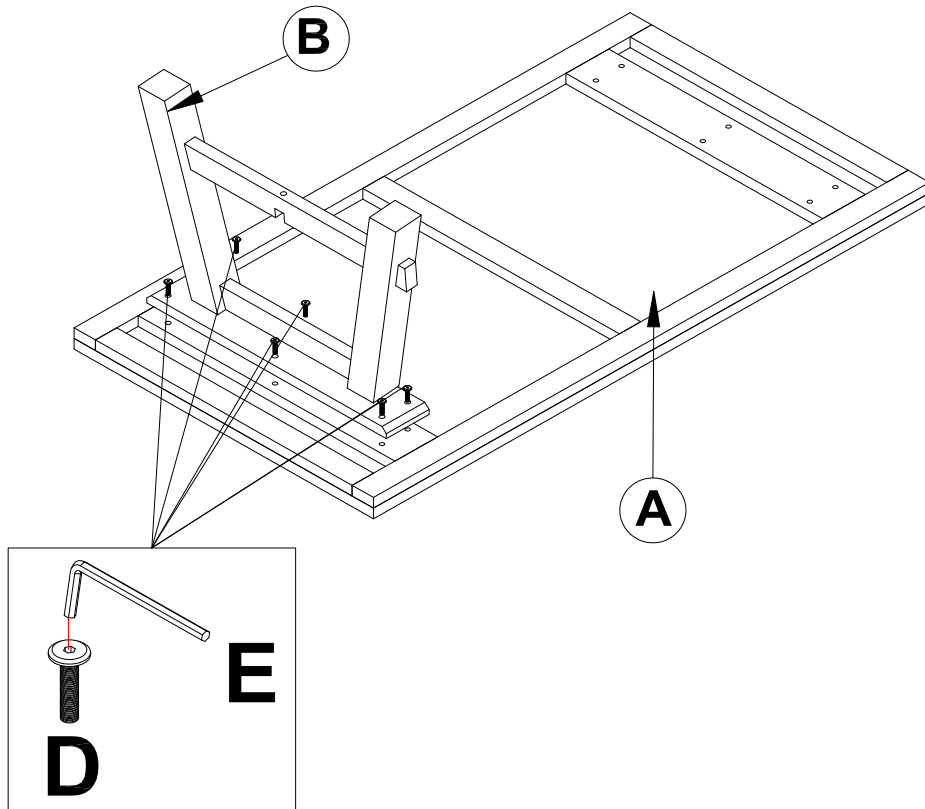

20 minutes

Tool Included

Part List-24"x42" Coffee Table

Identifying the hardware-Identify the hardware using the illustrations below.

STEP 1

D  **06**
M6X35mm

E  **01**

STEP 2

D  **06**
M6X35mm

E  **01**

STEP 3

D

M6X35mm

02

E

01