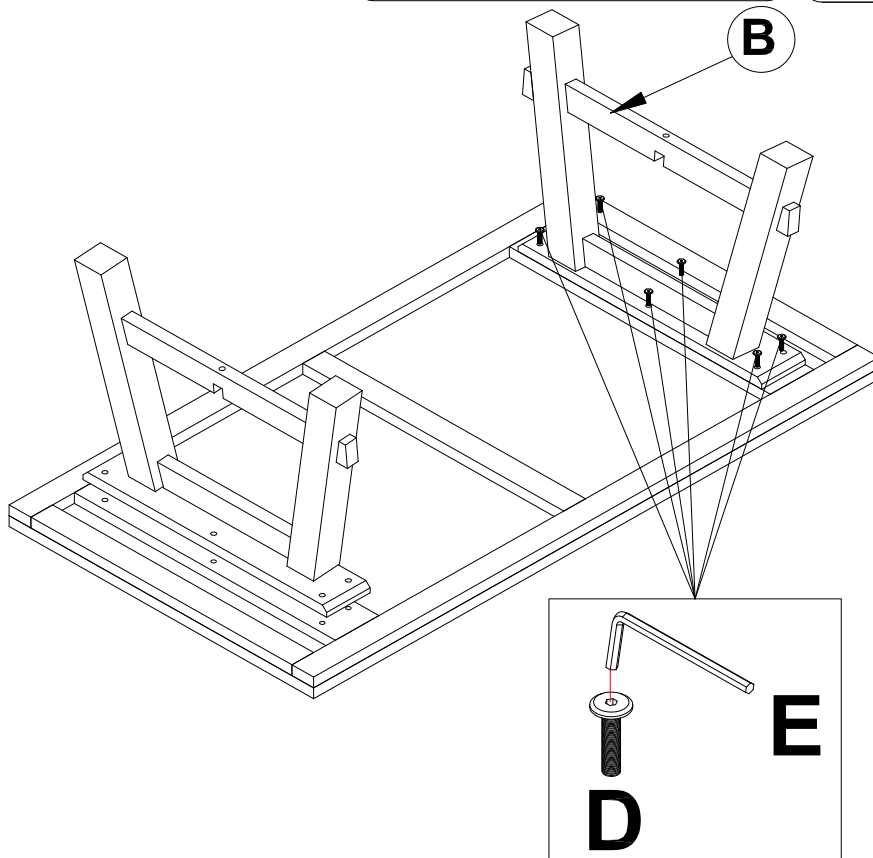

20 minutes

Tool Included

Part List-24"x42" Coffee Table

Identifying the hardware-Identify the hardware using the illustrations below.

STEP 1

D  **06**
M6X35mm

E  **01**

STEP 2

D  **06**
M6X35mm

E  **01**

STEP 3

D

M6X35mm

02

E

01