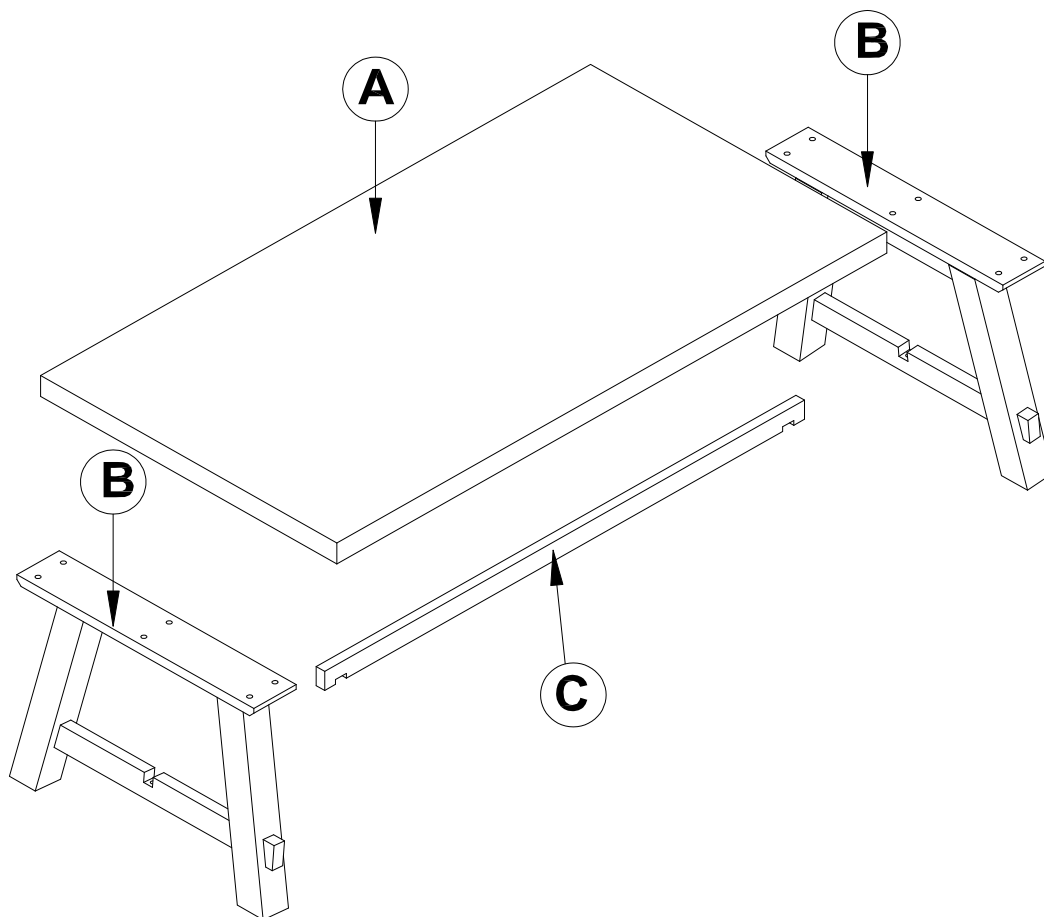

ASSEMBLY INSTRUCTIONS

24"x42" COFFEE TABLE

REPLACEMENT PARTS

Please do not contact the company purchased from as we can help you faster.

Order replacement parts

- . Use of power tool to assemble this product will invalidate any claim and damage this product making it unsafe!!!
- . Please assemble on a clean soft surface to avoid damage.

20 minutes

Tool Included

Part List-24"x42" Coffee Table

Identifying the hardware-Identify the hardware using the illustrations below.

STEP 1

D  **06**
M6X35mm

E  **01**

STEP 2

D  **06**
M6X35mm

E  **01**

STEP 3

D

M6X35mm

02

E

01