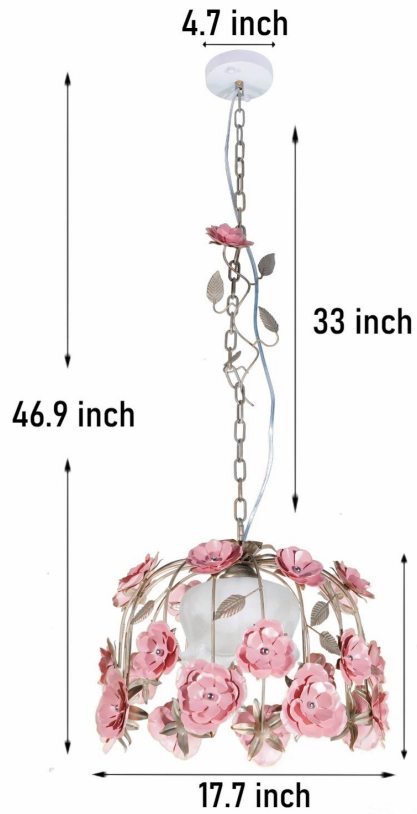

PRODUCT DIMENSION

E26 Base × 1

(Including 3-color light source)