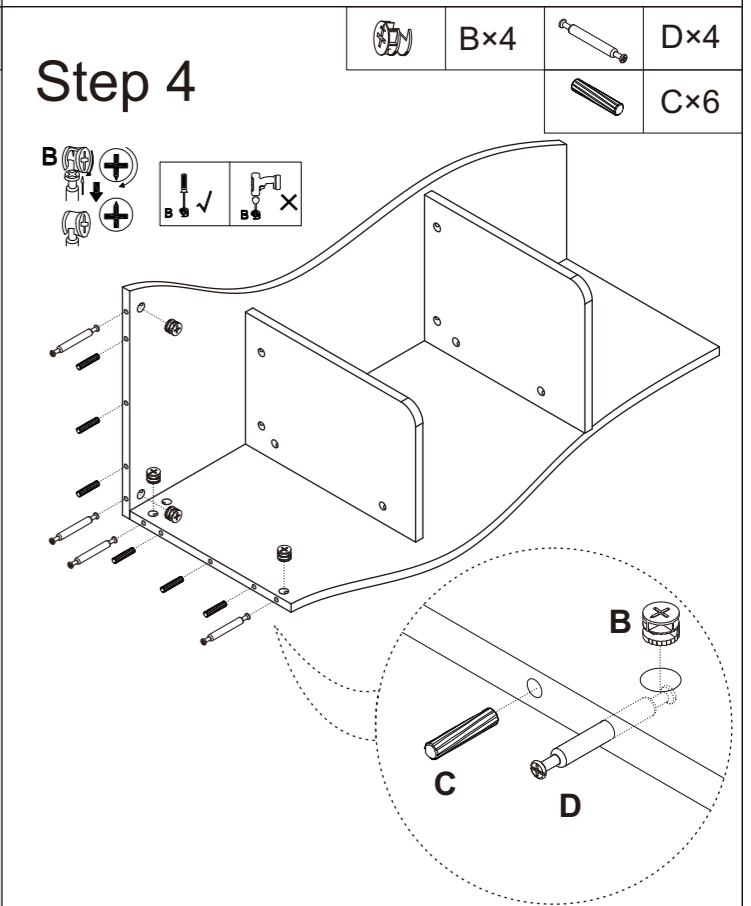

Components					
1		1	2		1
3		1	4		1
5		1	6		1
7		1	8		1
9		1			

Screws&Tools		
A		26pcs
B		34pcs
C		6pcs
D		4pcs
F		1pc
G		2pcs
H		1pc