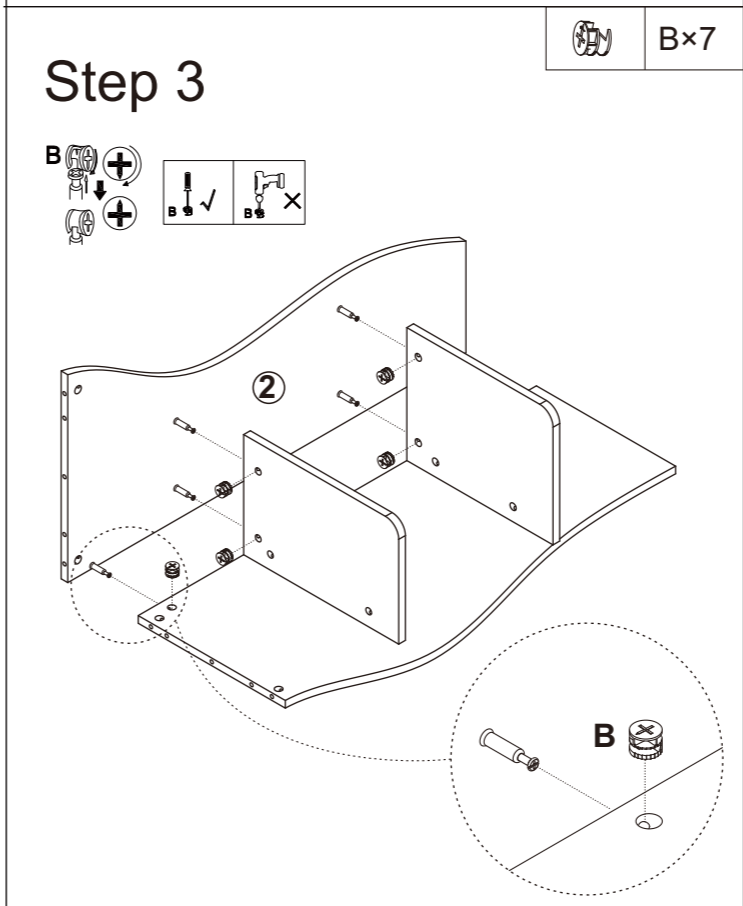

Components					
1		1	2		1
3		1	4		1
5		1	6		1
7		1	8		1
9		1			

Screws&Tools		
A		26pcs
B		34pcs
C		6pcs
D		4pcs
F		1pc
G		2pcs
H		1pc