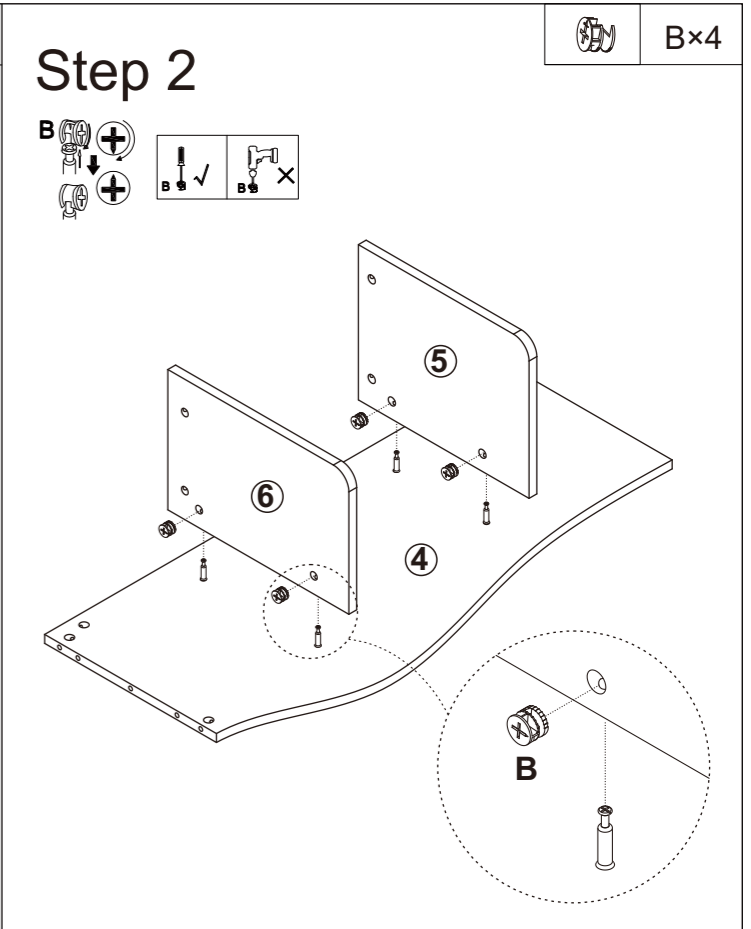

Components					
1		1	2		1
3		1	4		1
5		1	6		1
7		1	8		1
9		1			

Screws&Tools		
A		26pcs
B		34pcs
C		6pcs
D		4pcs
F		1pc
G		2pcs
H		1pc