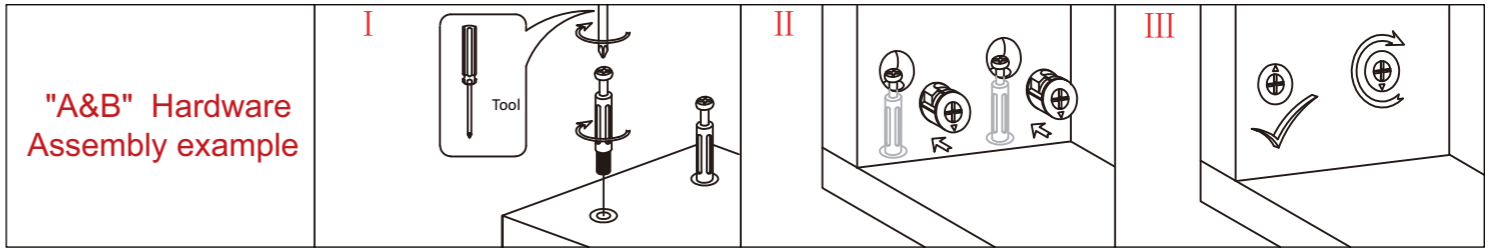

Components					
1		1	2		1
3		1	4		1
5		1	6		1
7		1	8		1
9		1			

Screws&Tools		
A		26pcs
B		34pcs
C		6pcs
D		4pcs
F		1pc
G		2pcs
H		1pc