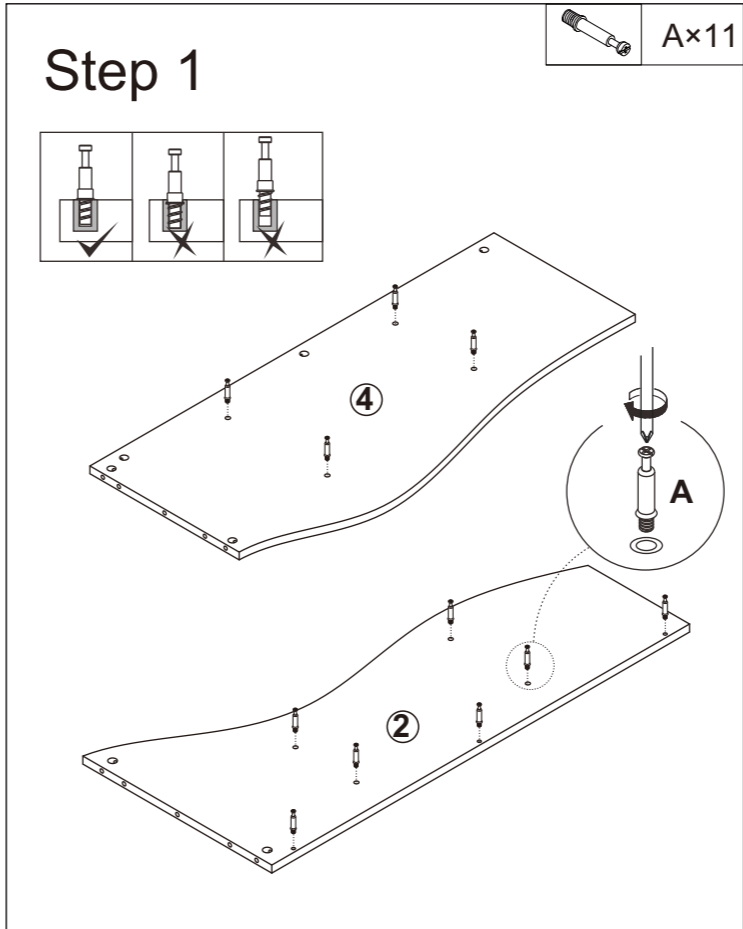

Components					
1		1	2		1
3		1	4		1
5		1	6		1
7		1	8		1
9		1			

Screws&Tools		
A		26pcs
B		34pcs
C		6pcs
D		4pcs
F		1pc
G		2pcs
H		1pc