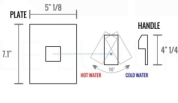

KUBEBATH
AFFORDABLE LUXURY FOR YOUR BATHROOM

PIAZZA 1 WAY VALVE (ASV141)

FRONT VIEW