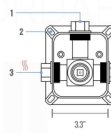

KUBEBATH
AFFORDABLE LUXURY FOR YOUR BATHROOM

PIAZZA 1 WAY VALVE (ASV141)

FRONT VIEW