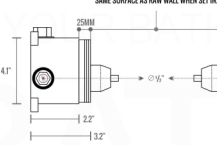

KUBEBATH
AFFORDABLE LUXURY FOR YOUR BATHROOM

PIAZZA 1 WAY VALVE (ASV141)

LEFT VIEW