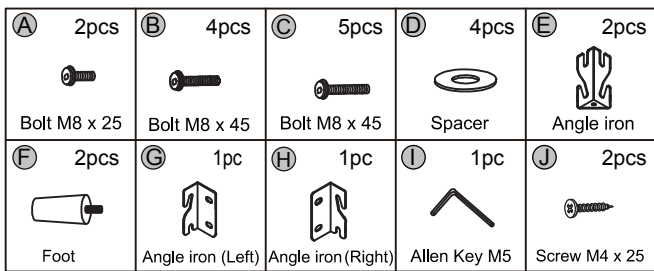

Bed Frame Installation Manual

Componets

Screws & Tools

Check all the components & screws before assembly. Do not install in case part is missing, contact us to get.