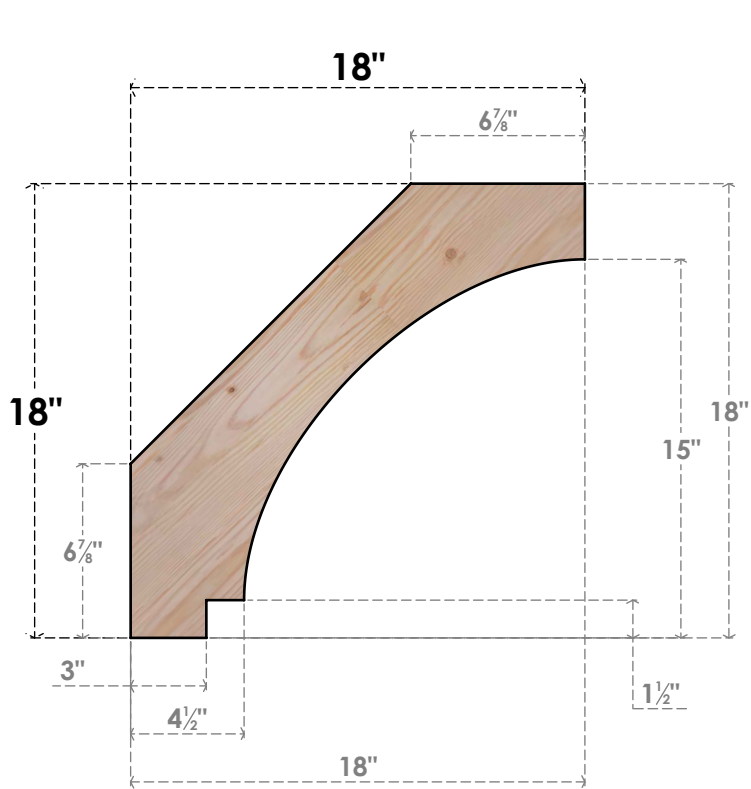

BRC06X18X18IMP00SDF

5 1/2"W X 18"D X 18"H IMPERIAL SMOOTH BRACE, DOUGLAS FIR

SIDE

FRONT

EKENA MILLWORK
 2300 WEST MAIN ST.
 CLARKSVILLE, TX 75426
 TOLL FREE: 866-607-0453
 WWW.EKENAMILLWORK.COM

NOTES

1. INSTALLATION TO BE COMPLETED IN ACCORDANCE WITH MANUFACTURER'S SPECIFICATIONS.
2. DRAWING MAY NOT BE TO SCALE
3. THIS DRAWING IS INTENDED FOR DESIGN AND PLANNING PURPOSES ONLY.
4. ALL INFORMATION CONTAINED HEREIN WAS CURRENT AT THE TIME OF DEVELOPMENT BUT MUST BE REVIEWED AND APPROVED BY THE PRODUCT MANUFACTURER TO BE CONSIDERED ACCURATE.
5. PRODUCTS ARE NOT KILN DRIED. THIS ITEM IS UNIQUE AND WILL CONTAIN THE NATURAL VARIATIONS THAT THE WOOD SPECIES OFFERS. THIS MAY RESULT IN VARIATIONS UP TO 1/4"