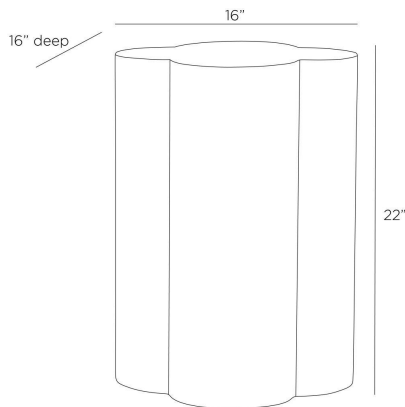

ARTERIO RS

HARLOW ACCENT TABLE

FAST2

H: 22 IN, Dia: 16.00 IN

Sahara Faux Marble

A bold form of Sahara faux marble is enhanced top to side in a seamless hydroprint on a concrete composite. Reminiscent of a four-leaf clover, the extruded shape is the ideal height to accompany a favorite armchair. Finish will vary.

APPEARANCE

Material	Concrete Composite
Material Type	Hydroprint
Finish	Sahara Faux Marble
Finish Will Vary	Yes
Top Coat/Sealant	Yes

DIMENSIONS

Foot Print	Dia: 16.00 IN
Diagonal Dimension	27.5 IN

SHIPPING

Shipping Requirements	TruckShip
Product Weight	62.8 lbs
Gross Weight 1	71.5 lbs
Shipping Box 1	H: 27 IN, L: 21 IN, W: 21 IN