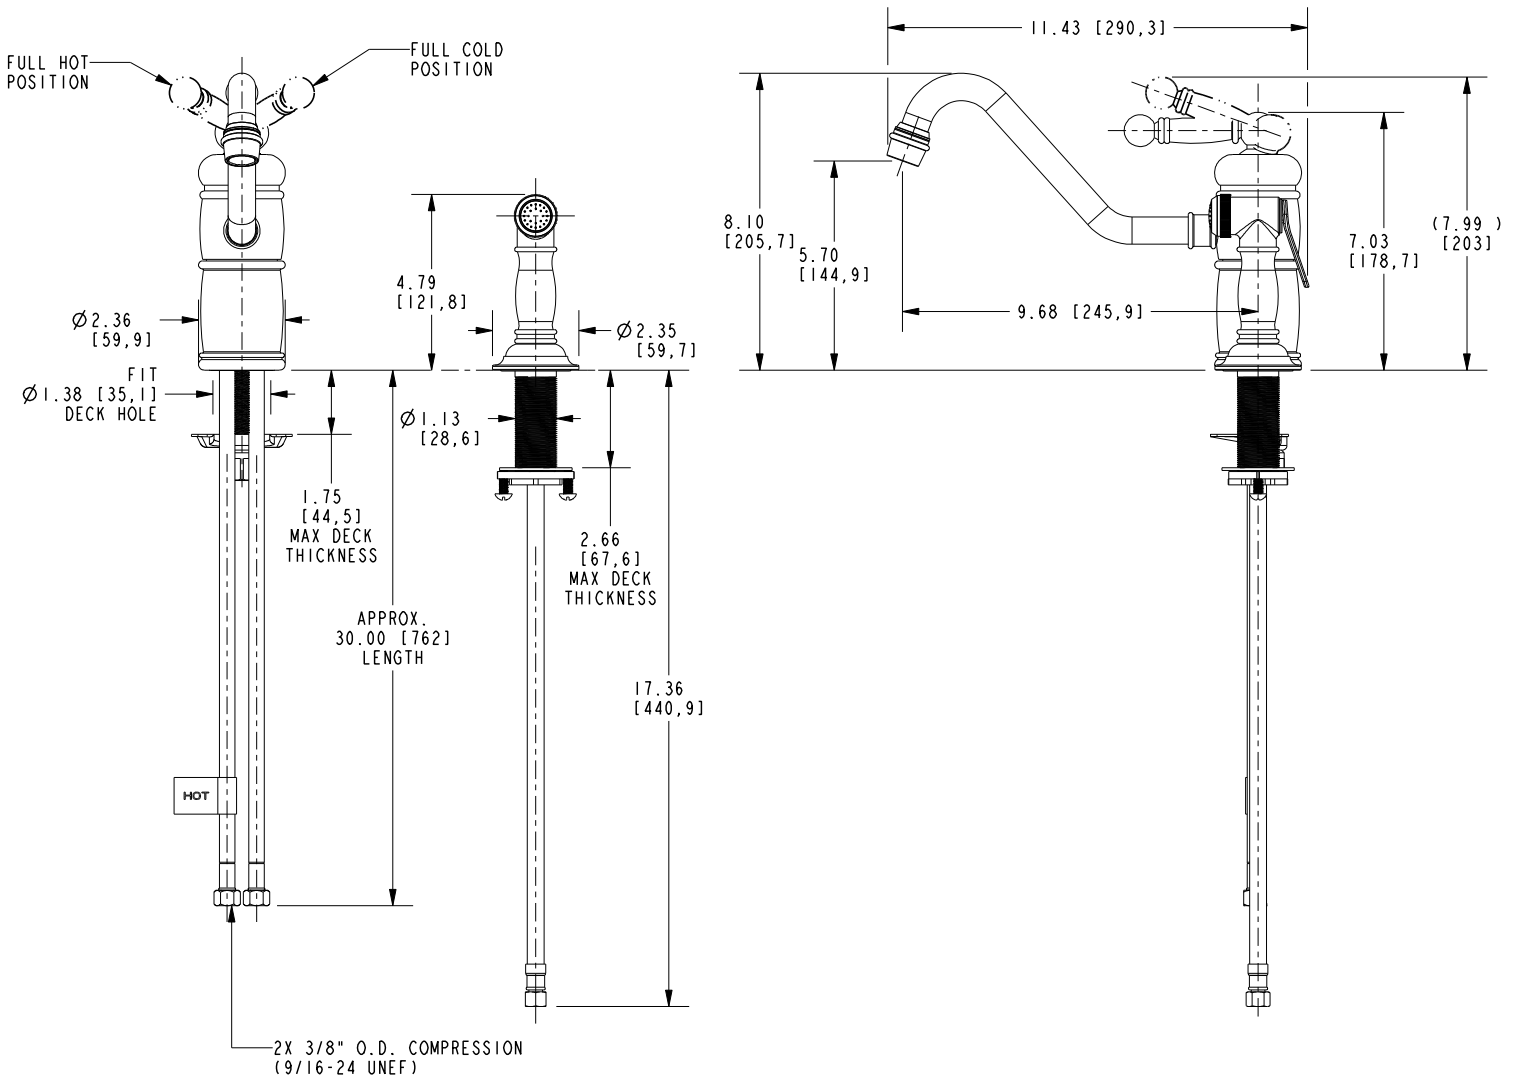

Features

- Solid brass construction
- Euro-motion ceramic disc 35 mm valve cartridge
- Swivel spout assembly with top-accessible diverter
- Solid brass pull-out sidespray assembly
- 5.63" (14.3 cm) spout height at outlet
- 9.68" (24.6 cm) spout reach (c-c)
- For two hole configurations
- For two hole configurations
- ADA Complaint (Handles Only)
- 1.8 GPM (6.8 LPM) Max

Product Specification Add "Color / Finish" suffix to Model number, below.

The Single-Handle Kitchen Faucet with Sidespray shall be made of solid brass construction. Faucet shall incorporate a swivel spout assembly with top-accessible side-spray diverter assembly and feature a Euro-motion ceramic disc 35 mm valve cartridge. Faucet shall have a 1.8 gallons (6.8 liters) per minute maximum flow rate. Product shall require two holes for installation. Product shall incorporate a 5.63" (14.3 cm) spout height at outlet and a 9.68" (24.6 cm) spout reach (c-c). Faucet shall incorporate a top-mounted ADA lever handle for temperature and flow control. Single-Handle Kitchen Faucet with Sidespray shall be Newport Brass Model 941/_____ .

941

PRODUCT DIMENSIONS *(Units are in inches)*

Product Dimensions are provided for reference only. For specific product installation guidelines, please reference the Installation Instructions of the product being installed.