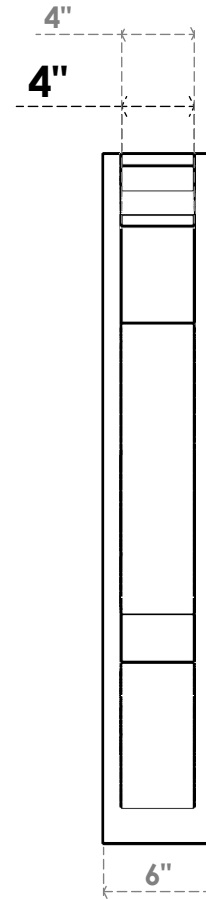

ITEM NUMBER: OUTUROC040X060X32000X38000X040X020X040BOA04RCPR

4"W TOP X 6"W BACK X 32"D X 38"H X 4"T TOP X 2"T BACK TIMBERTHANE ROUGH CEDAR BALBOA FAUX WOOD OPEN OUTLOOKER, TRADITIONAL TOP AND BLOCK BACK, 4"W CLOSED BRACE, PRIMED TAN

SIDE PROFILE

FRONT PROFILE

ISOMETRIC

EKENA MILLWORK
2300 WEST MAIN ST.
CLARKSVILLE, TX 75426
TOLL FREE: 866-607-0453
WWW.EKENAMILLWORK.COM

NOTES

1. INSTALLATION TO BE COMPLETED IN ACCORDANCE WITH MANUFACTURER'S SPECIFICATIONS.
2. DRAWING MAY NOT BE TO SCALE
3. THIS DRAWING IS INTENDED FOR DESIGN AND PLANNING PURPOSES ONLY.
4. ALL INFORMATION CONTAINED HEREIN WAS CURRENT AT THE TIME OF DEVELOPMENT BUT MUST BE REVIEWED AND APPROVED BY THE PRODUCT MANUFACTURER TO BE CONSIDERED ACCURATE.
5. TIMBERTHANE ARCHITECTURAL PRODUCTS ARE MADE FROM HIGH DENSITY URETHANE AND COME FACTORY PRIMED