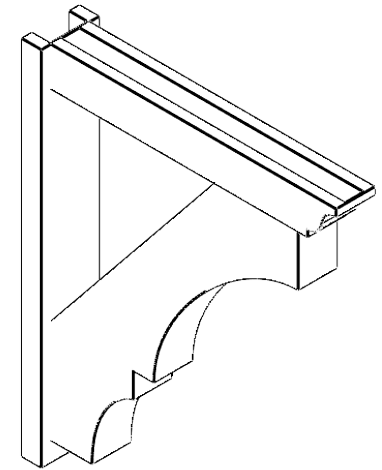

ITEM NUMBER: OUTUROC040X060X32000X38000X040X020X040BOA04RCPR

4"W TOP X 6"W BACK X 32"D X 38"H X 4"T TOP X 2"T BACK TIMBERTHANE ROUGH CEDAR BALBOA FAUX WOOD OPEN OUTLOOKER, TRADITIONAL TOP AND BLOCK BACK, 4"W CLOSED BRACE, PRIMED TAN

SIDE PROFILE

FRONT PROFILE

ISOMETRIC

EKENA MILLWORK
2300 WEST MAIN ST.
CLARKSVILLE, TX 75426
TOLL FREE: 866-607-0453
WWW.EKENAMILLWORK.COM

NOTES

1. INSTALLATION TO BE COMPLETED IN ACCORDANCE WITH MANUFACTURER'S SPECIFICATIONS.
2. DRAWING MAY NOT BE TO SCALE
3. THIS DRAWING IS INTENDED FOR DESIGN AND PLANNING PURPOSES ONLY.
4. ALL INFORMATION CONTAINED HEREIN WAS CURRENT AT THE TIME OF DEVELOPMENT BUT MUST BE REVIEWED AND APPROVED BY THE PRODUCT MANUFACTURER TO BE CONSIDERED ACCURATE.
5. TIMBERTHANE ARCHITECTURAL PRODUCTS ARE MADE FROM HIGH DENSITY URETHANE AND COME FACTORY PRIMED