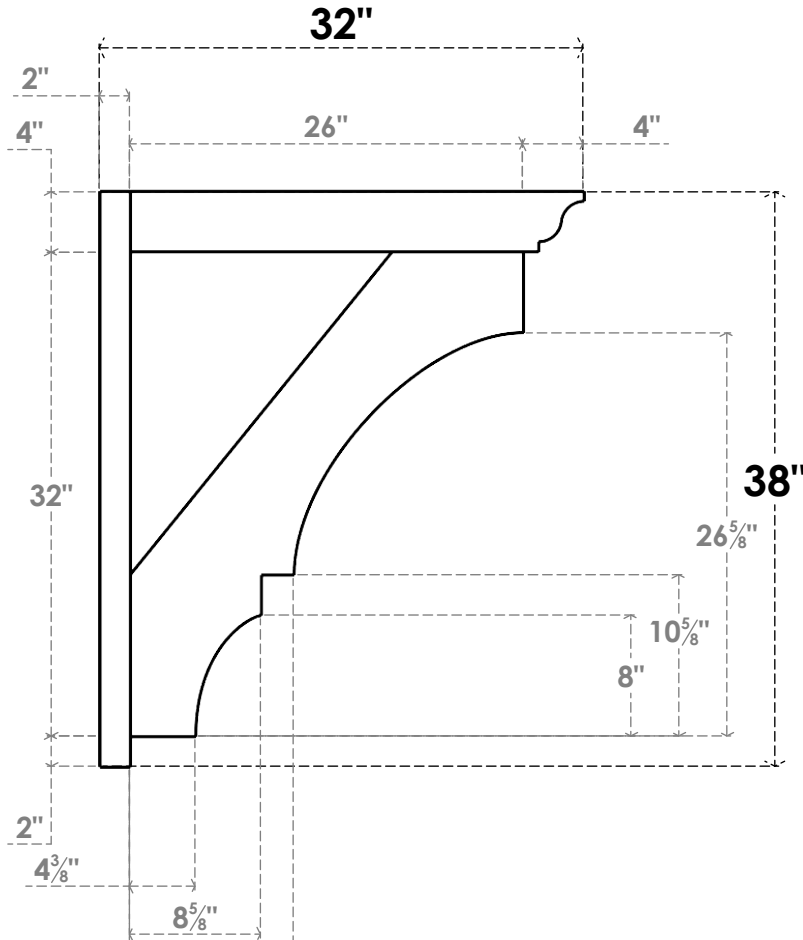

ITEM NUMBER: OUTUROC040X060X32000X38000X040X020X040BOA04RCPR

4"W TOP X 6"W BACK X 32"D X 38"H X 4"T TOP X 2"T BACK TIMBERTHANE ROUGH CEDAR BALBOA FAUX WOOD OPEN OUTLOOKER, TRADITIONAL TOP AND BLOCK BACK, 4"W CLOSED BRACE, PRIMED TAN

SIDE PROFILE

FRONT PROFILE

ISOMETRIC

EKENA MILLWORK
2300 WEST MAIN ST.
CLARKSVILLE, TX 75426
TOLL FREE: 866-607-0453
WWW.EKENAMILLWORK.COM

NOTES

1. INSTALLATION TO BE COMPLETED IN ACCORDANCE WITH MANUFACTURER'S SPECIFICATIONS.
2. DRAWING MAY NOT BE TO SCALE
3. THIS DRAWING IS INTENDED FOR DESIGN AND PLANNING PURPOSES ONLY.
4. ALL INFORMATION CONTAINED HEREIN WAS CURRENT AT THE TIME OF DEVELOPMENT BUT MUST BE REVIEWED AND APPROVED BY THE PRODUCT MANUFACTURER TO BE CONSIDERED ACCURATE.
5. TIMBERTHANE ARCHITECTURAL PRODUCTS ARE MADE FROM HIGH DENSITY URETHANE AND COME FACTORY PRIMED