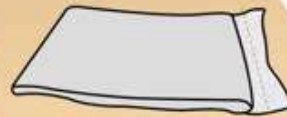

Take Out The Sofa
Beware of the scissors cutting the fabric