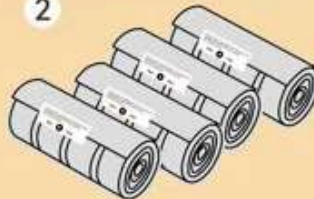

NO ASSEMBLY REQUIRED

NOTE:
After unpacking, the sofa takes about 3 days to fully expand and mold. During this time, you can pat the sofa to speed up its expansion.

1

Open The Packaging Box

2

Open The Vacuum Bag