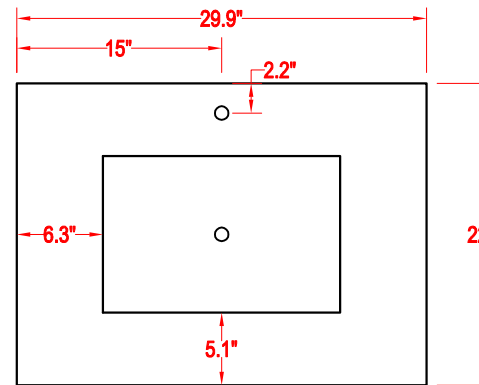

Bathroom Cabinet

Unit

inch

Mirror: 29.1"x27.6" inch

Cabinet: 29.9"x22"x39.8" inch

Handle: 6" inch

(PLAN)

(BACK)