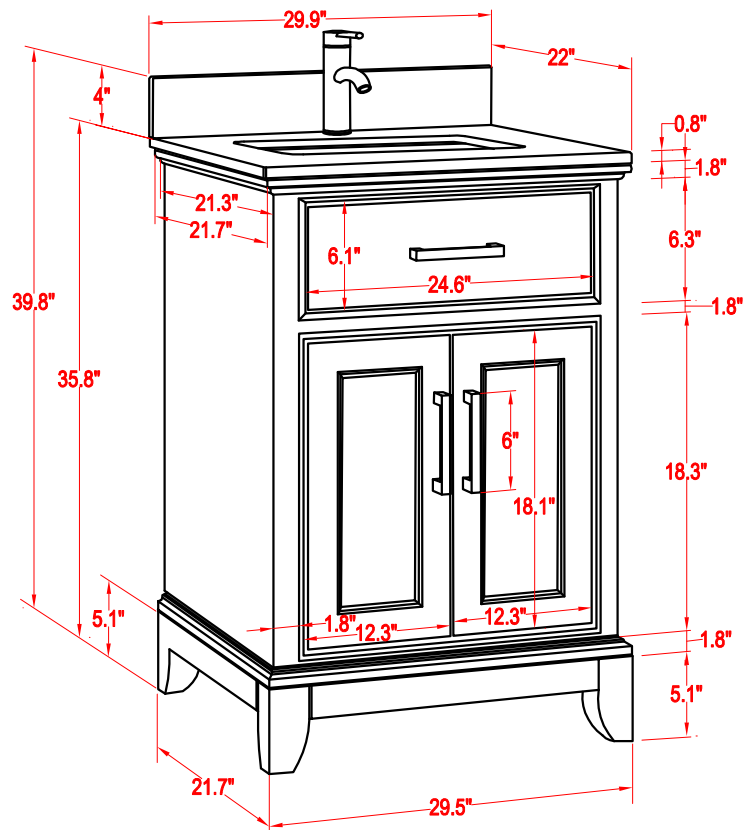

Bathroom Cabinet

Unit

inch

Mirror: 29.1"x27.6" inch

Cabinet: 29.9"x22"x39.8" inch

Handle: 6" inch

(PLAN)

(BACK)