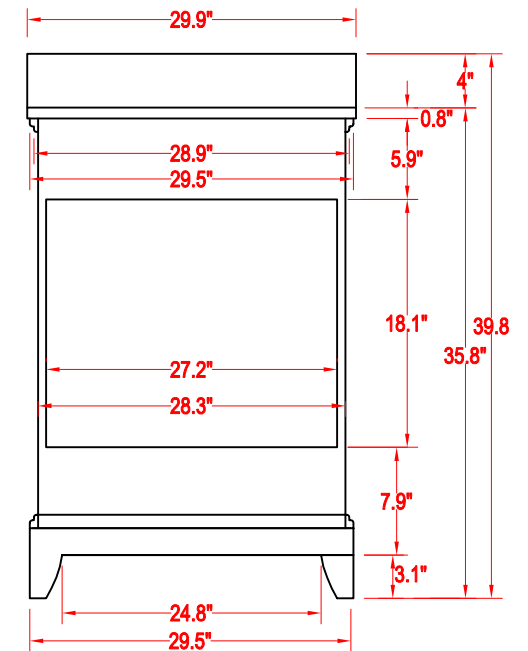

Bathroom Cabinet

Unit

inch

Mirror: 29.1"x27.6" inch

Cabinet: 29.9"x22"x39.8" inch

Handle: 6" inch

(PLAN)

(BACK)