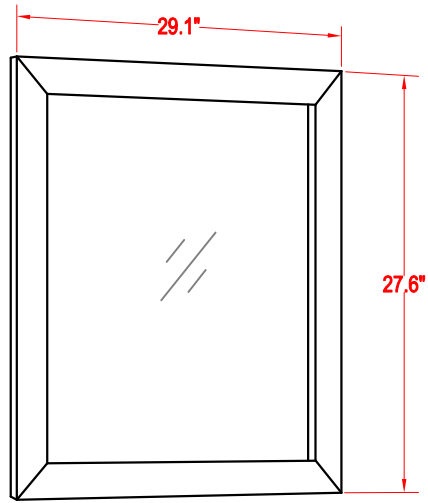

Bathroom Cabinet

Unit

inch

Mirror: 29.1"x27.6" inch

Cabinet: 29.9"x22"x39.8" inch

Handle: 6" inch

(PLAN)

(BACK)