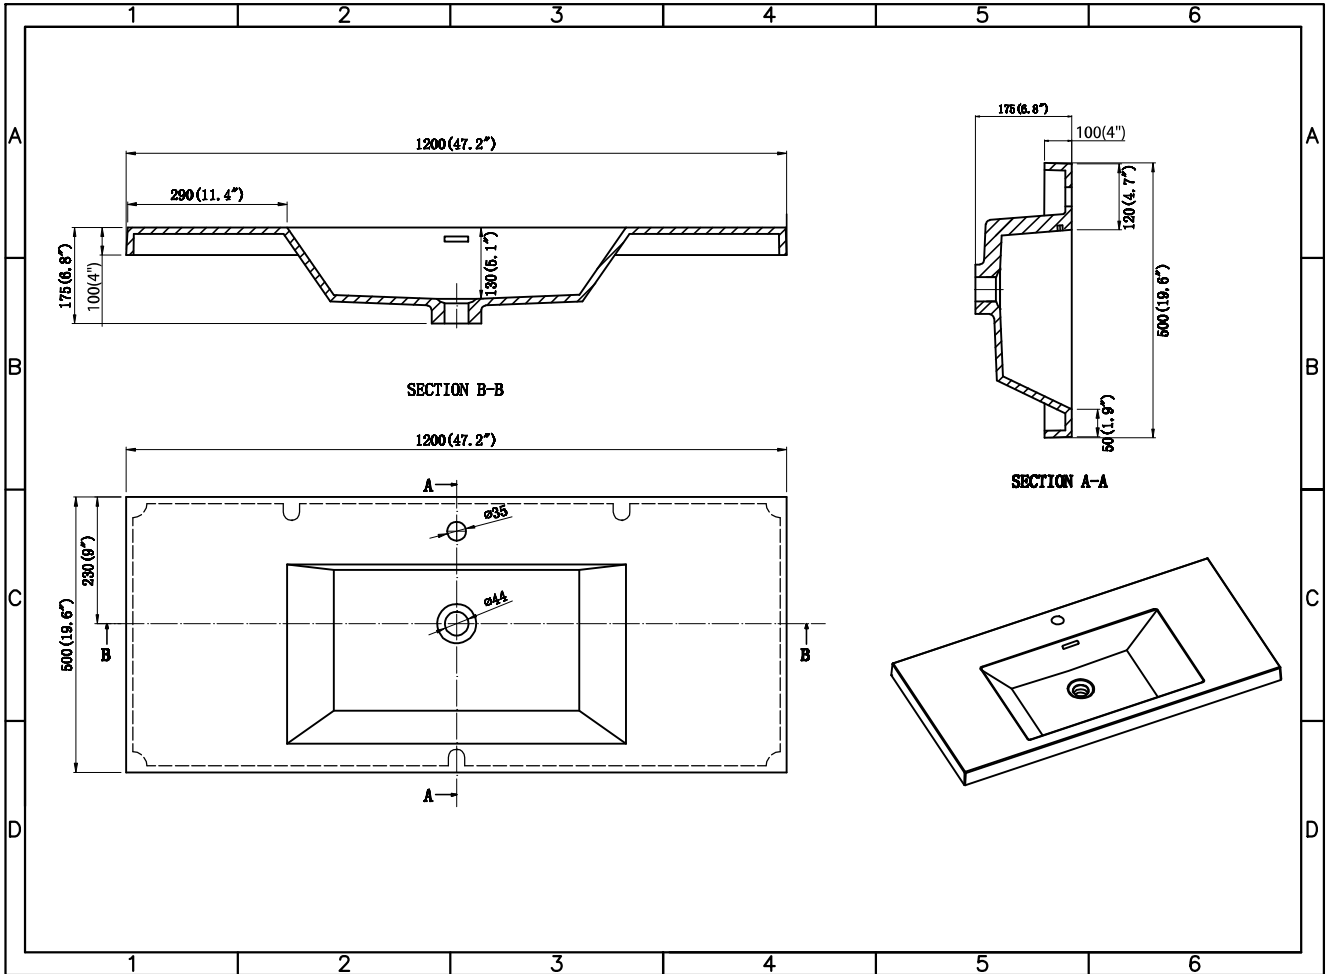

Dimensions

BASIN DIMENSIONS (inch)

Sink Size	Length (from left to right)	Width (from front to back)	Depth (from top to bottom)	Distance between the side of the faucet hole and the back edge of the basin	Distance between the center of the faucet hole and the back edge of the top	Distance between the center of the drain hole and the back edge of the top	Distance between the center of the faucet/drain hole and closer side edge of the top	Distance between two faucet/drain holes (center to center)	Distance between the two basins
									
24" SINK	19	13	5	1.75	2.5	9.25	12	/	/
30" SINK	21.25	13	5	1.75	2.5	9.25	15	/	/
36" SINK	21.25	13	5	1.75	2.5	9.25	17.75	/	/
42" SINK	21.25	13	5	1.75	2.5	9.25	21.25	/	/
48" SINK	24	13	5	1.75	2.5	9.25	23.5	/	/
60"S SINK	24	13	5	1.75	2.5	9.25	29.5	/	/
60"D SINK	21.25	13	5	1.75	2.5	9.25	14.75	29.5	8
72"D SINK	21.25	13	5	1.75	2.5	9.25	17.75	35.5	14
84"D SINK	24.25	13	5	1.75	2.5	9.25	21	41.5	17.5
				Faucet Hole: ϕ 1.35		Drain Hole: ϕ 1.75			