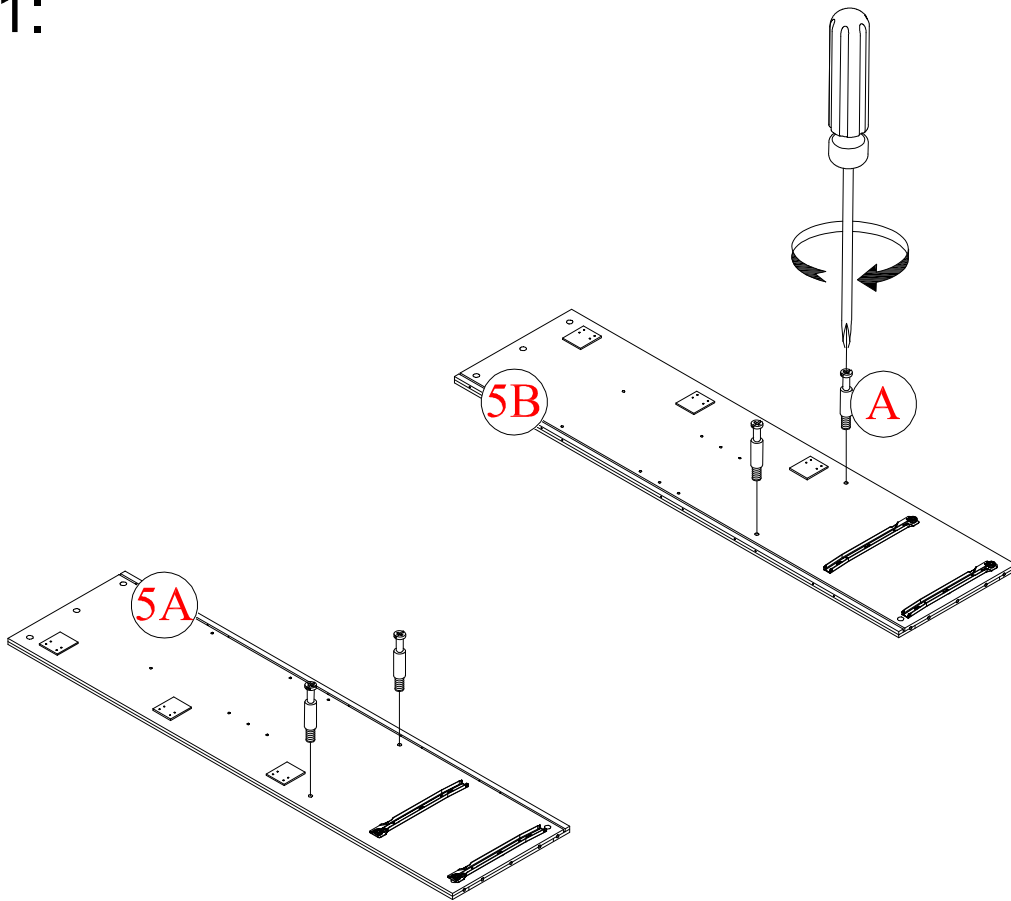

Step 1:

A

4pcs