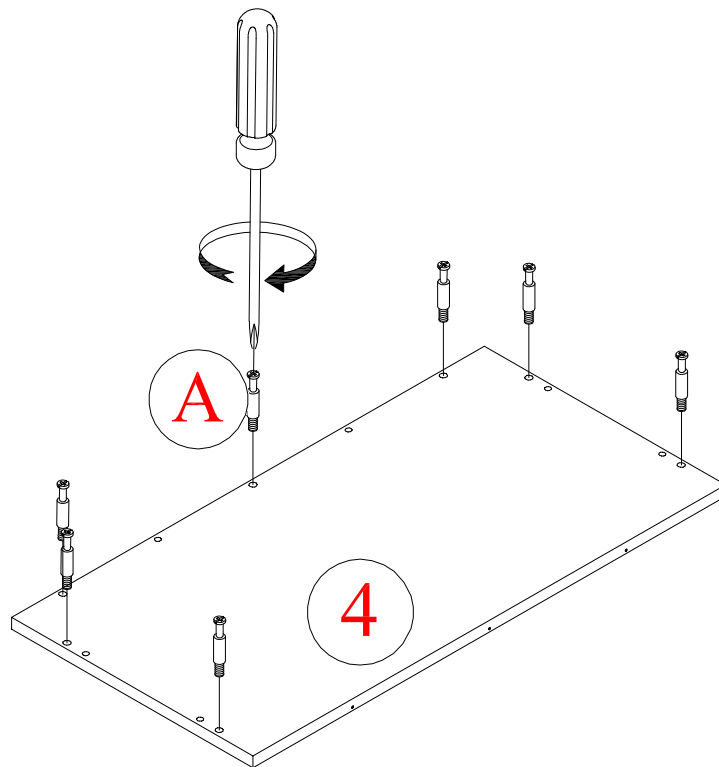

Step 5:

G 	F
2pcs	8pcs

Step 6:

A
7pcs