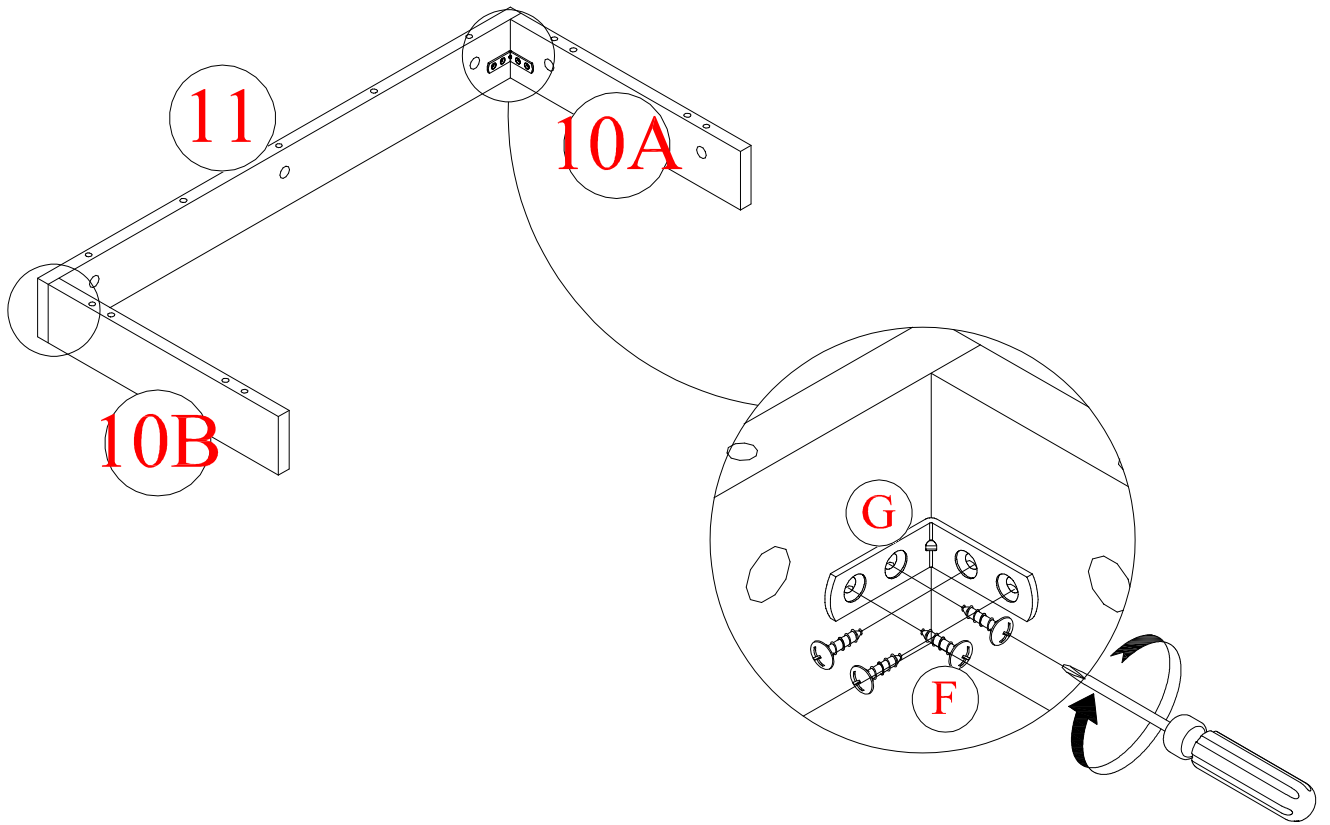

Step 5:

G 	F
2pcs	8pcs

Step 6:

A
7pcs