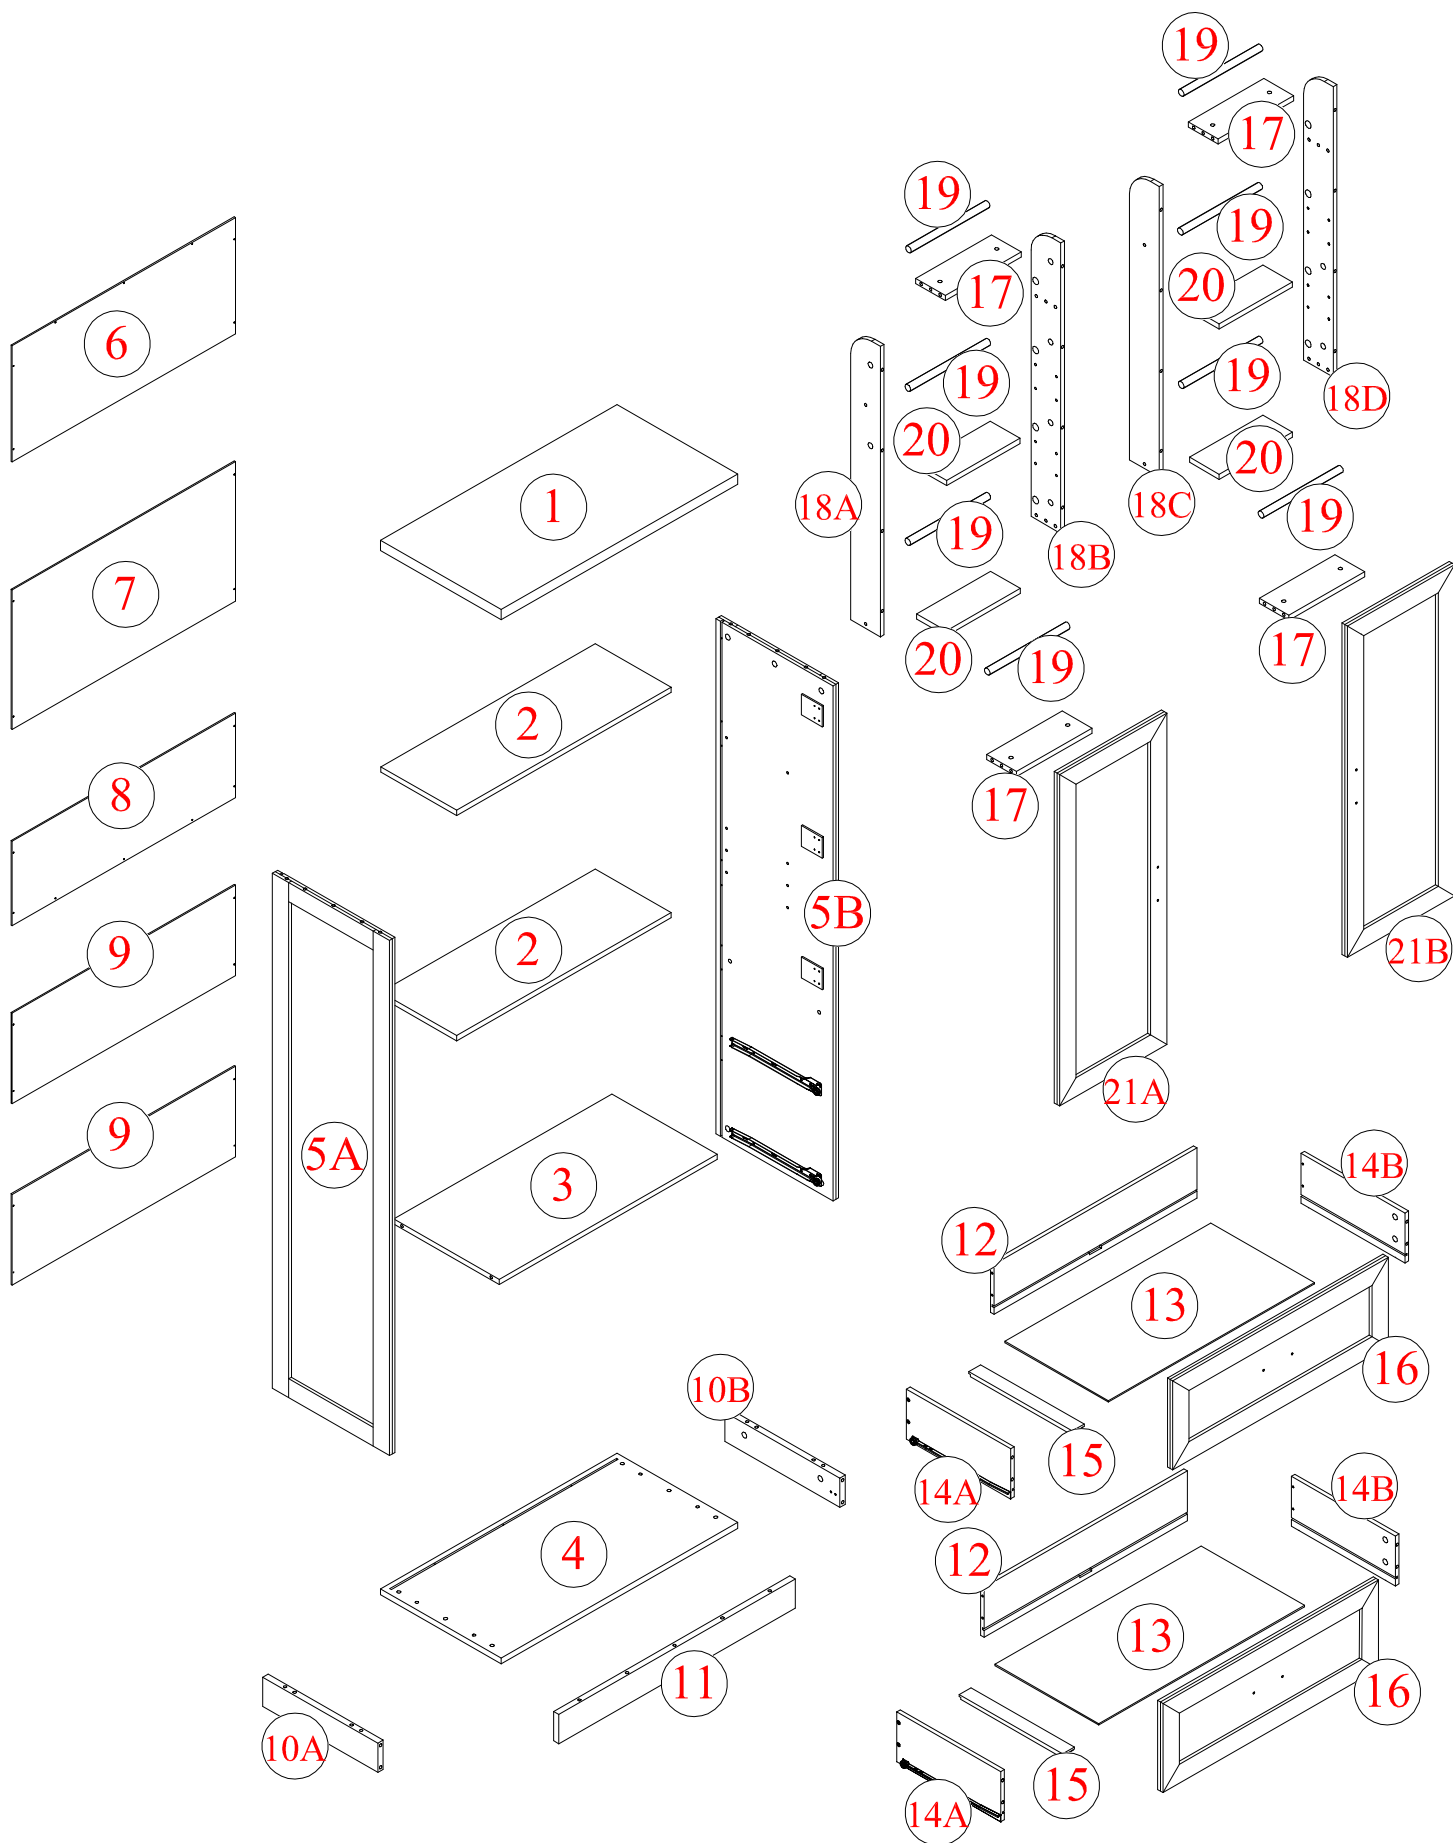

ASSEMBLY INSTRUCTION

▲ WARNING	
	This product is NOT a Clothing Storage Unit (CSU). DO NOT use it for clothing storage. Improper use may cause furniture tipover.

ASSEMBLY INSTRUCTION

Part List

<p>3</p>  <p>Fixed Shelf - 1pc</p>	<p>4</p>  <p>Cabinet Bottom - 1 pc</p>	<p>5A</p>  <p>Side Edge Of Cabinet - 1pc</p>
<p>5B</p>  <p>Side Edge Of Cabinet - 1pc</p>	<p>10A</p>  <p>Short bar - 1pc</p>	<p>10B</p>  <p>Short bar - 1pc</p>
<p>11</p>  <p>Short bar - 1pc</p>	<p>14A</p>  <p>Drawer - Side Panels - 2pcs</p>	<p>14B</p>  <p>Drawer - Side Panels - 2pcs</p>
<p>15</p>  <p>Drawers - Support Bottom - 2pcs</p>	<p>16</p>  <p>Drawer - Front Panels - 2pcs</p>	<p>17</p>  <p>Fixed Shelf - 4pcs</p>
<p>19</p>  <p>Round Bar Shelf - 8pcs</p>	<p>20</p>  <p>Moving Shelves - 4pcs</p>	<p>21A</p>  <p>Cabinet Door - 1 pc</p>
	<p>21B</p>  <p>Cabinet Door - 1 pc</p>	

Part List

1

The Top Of The Cabinet - 1pc

2

Moving Shelves - 2pcs

6

Cabinet Back - 1pc

7

Cabinet Back - 1pc

8

Cabinet Back - 1pc

9

Cabinet Back - 2pcs

12

Drawer - Back Panels - 2pcs

13

Panel - 2pcs

18A

Standing Bar Shelf - 1pc

18B

Standing Bar Shelf - 1pc

18C

Standing Bar Shelf - 1pc

18D