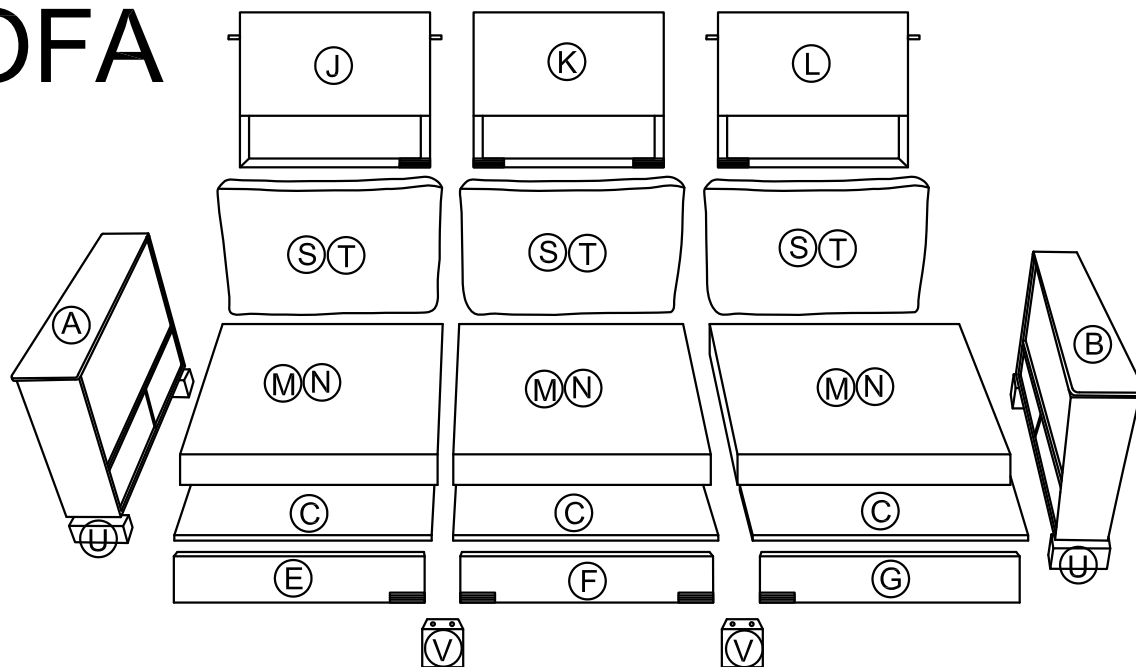

SOFA

Hardware parts

① Bolt M6x35 x22	② Bolt M6x55 x8	③ Bolt M6x60 x14
④ Washer x66	⑤ Nut x22	⑥ Allen Key x1
⑦ Spanner x1		

Main structure accessories

① Right Armrests x1	② Left Armrests x1	③ Seat x3	④ Side panel x1	⑤ Side panel x1	⑥ Side panel x1	⑦ Back rest x1	⑧ Back rest x1	⑨ Back rest x1
⑩ Seat cushion x3	⑪ Seat cushion cover x3	⑫ Back cushion x3	⑬ Back cushion cover x3	⑭ Wooden footpads x4	⑮ Wooden footpads x4