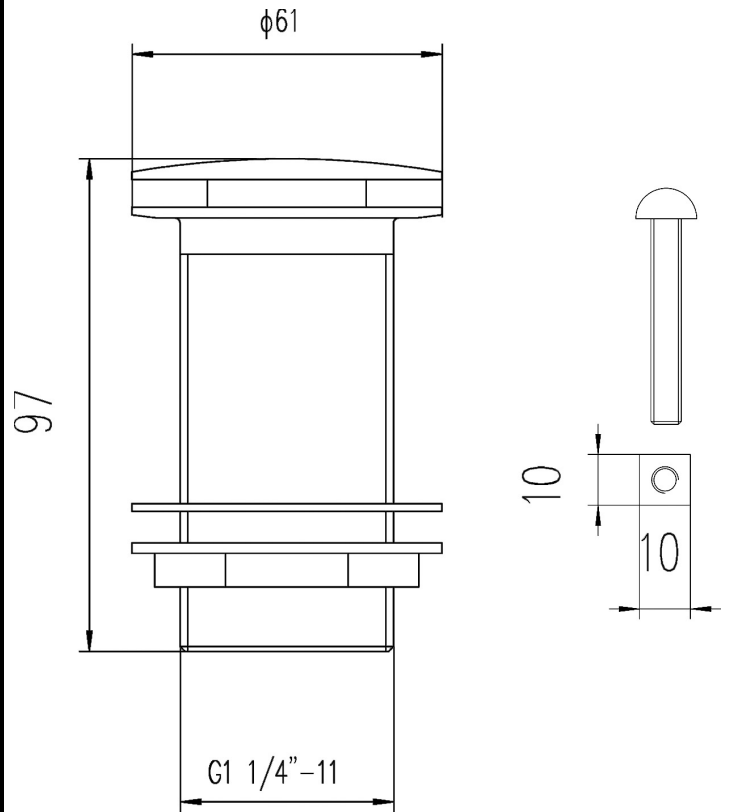

CUSTOMER DATA SHEET - WASTES & EXTRAS

DESCRIPTION: Push Button Basin Waste Unslotted

PRODUCT DIMENSIONS

Height (mm)	Width (mm)	Length (mm)	Depth (mm)	Nett Wgt Kg
97	61		61	0.22

PACKAGING DIMENSIONS

Height (mm)	Width (mm)	Depth (mm)	Gross Wgt Kg
65	65	105	0.33

PACKAGING DATA

Box Colour	White Cardboard Box		
Box Qty	1	Label Colour	White Label
Label Size	100 x 50	Label Qty	2

OUTER BOX DIMENSIONS (If Applicable)

Height (mm)	Width (mm)	Length (mm)	Depth (mm)	Gross Wgt Kg

PRODUCT DETAILS

Country of Origin	China	CE Certification	N/A
Fitting Instruction	Yes	Colour/Finish	Chrome
Product Material	Brass	Product Diameter	61mm
Heating Element Wattage	Not Applicable	Connection Size	1 1/4"