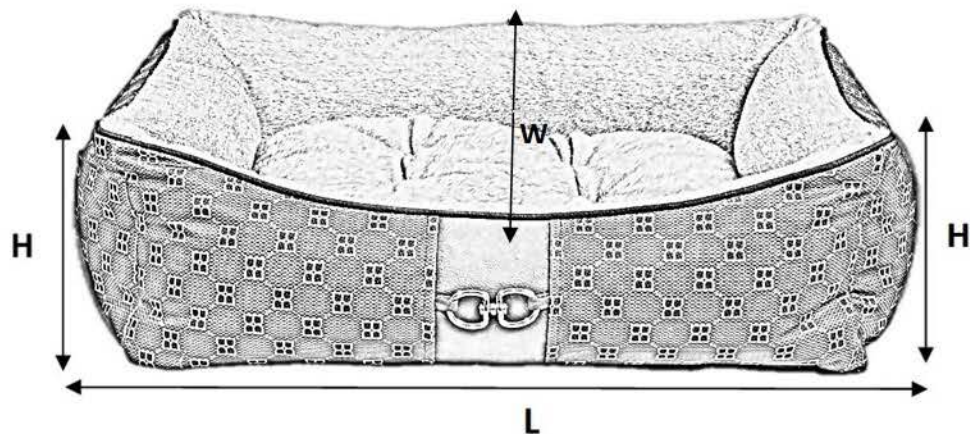

# Signature Scoop

**SML**

**29" (L) x 23" (W) x 8.5" (H)**

Inner Dimension: 18" x 14" (L x W)

For dogs up to 25 lbs

Boston Terrier, Shih Tzu, Jack Russell  
Cavalier King Charles Spaniel, Havanese

**MED**

**33" (L) x 29" (W) x 10" (H)**

Inner Dimension: 22" x 18" (L x W)

For dogs up to 50 lbs

Cocker Spaniel, Border Collie, Vizsla, Beagle  
French Bulldog, Portuguese Water Dog, Husky

**LRG**

**39" (L) x 30" (W) x 11" (H)**

Inner Dimension: 27" x 21" (L x W)