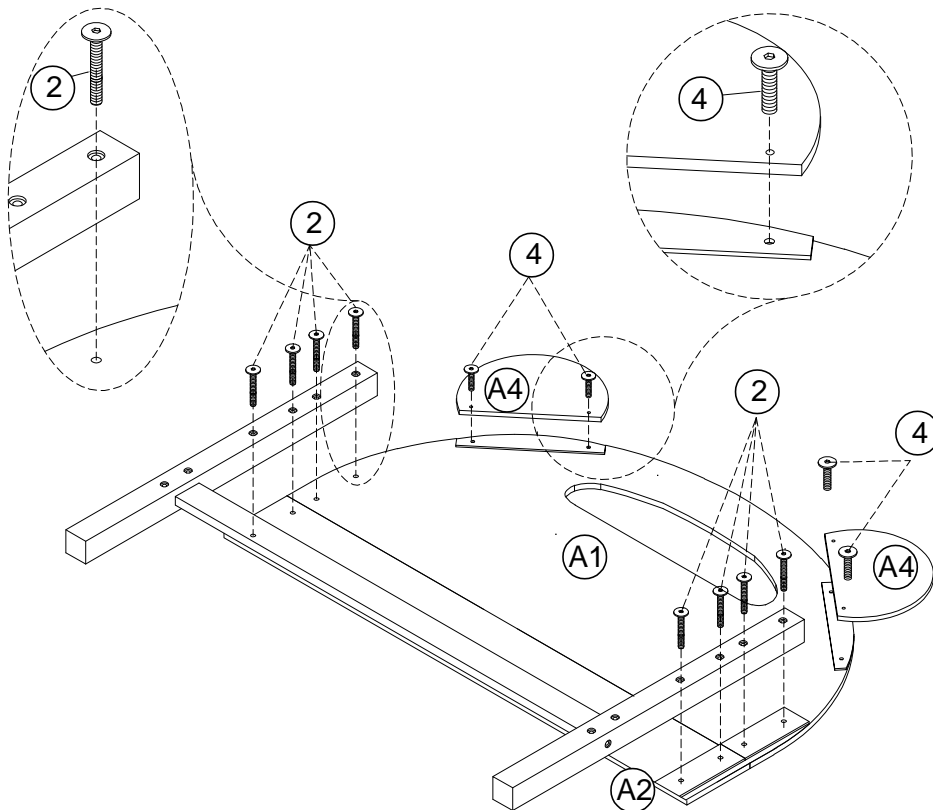

# Part List & Hardware List (WF307729)

<p><b>A1</b></p>  <p>Top Panel-1pc</p>	<p><b>A2</b></p>  <p>Bottom Panel-1pc</p>	<p><b>A3</b></p>  <p>Side Rail-1pc</p>
<p><b>A4</b></p>  <p>Panel-2pcs</p>	<p><b>A5</b></p>  <p>Panel-2pcs</p>	<p><b>A6</b></p>  <p>Panel-2pcs</p>
<p><b>A7</b></p>  <p>Back panel-1pc</p>	<p><b>B1</b></p>  <p>Side Rail-2pcs</p>	<p><b>B2</b></p>  <p>Side Rail-2pcs</p>
<p><b>B3</b></p>  <p>Support Siderail-2pcs</p>	<p><b>B4</b></p>  <p>Leg- 1pc</p>	<p><b>B5</b></p>  <p>Leg- 1pc</p>
<p><b>B6</b></p>  <p>Leg- 1pc</p>	<p><b>B7</b></p>  <p>Leg- 1pc</p>	<p><b>B8</b></p>  <p>Headboard Panel-1pc</p>
<p><b>B9</b></p>  <p>Slats-10 pcs</p>		

# Hardware List (WF307729)

<p><b>1</b></p>  <p>Ø1/4" x 80 mm Hex-Head bolts 8pcs</p>	<p><b>2</b></p>  <p>Ø1/4" x 50 mm Hex-Head bolts 8 pcs</p>	<p><b>3</b></p>  <p>Led Light 1 pc</p> <p>Charging line for Light, keep for further charging, USB to micro USB</p>
<p><b>4</b></p>  <p>Ø1/4" x 25 mm Hex-Head bolts 12 pcs</p>	<p><b>5</b></p>  <p>Ø10 x 40 mm Wood dowel 8pcs</p>	<p><b>6</b></p>  <p>Allen Key 1pc</p>
<p><b>7</b></p>  <p>Ø1/4" x 13 mm Horizontal-Hole bolts 8pcs</p>	<p><b>8</b></p>  <p>Screws 1/4" x40 4pcs</p>	<p><b>9</b></p>  <p>Screws 1/4" x80 2pcs</p>
<p><b>10</b></p>  <p>Ø1/4" x 15 mm Canopy head though -8pcs</p>	<p><b>11</b></p>  <p>M3 x 12 mm Wood Screws 8pcs</p>	<p><b>12</b></p>  <p>M3 x 15 mm Wood Screws 10 pcs</p>
<p><b>13</b></p>  <p>M4 x 30 mm Wood Screws 28 pcs</p>	<p><b>14</b></p>  <p>4 pcs</p>	

**Assembly Tools Required (Not Included)**

**STEP 1:** Following below illustration.

5	
2 pcs	2 pcs

**STEP 2:** Following below illustration.

2	
8 pcs	4 pcs

**STEP 3:** Following below illustration.

12	13
10 pcs	8 pcs

**STEP 4:** Following below illustration.

11	14
8 pcs	4 pcs

**STEP 5:** Following below illustration.

4		10	
4 pcs		4 pcs	
		5	
		1 pc	

**STEP 6:** Following below illustration.

4		10	
4 pcs		4 pcs	
		5	
		1 pc	