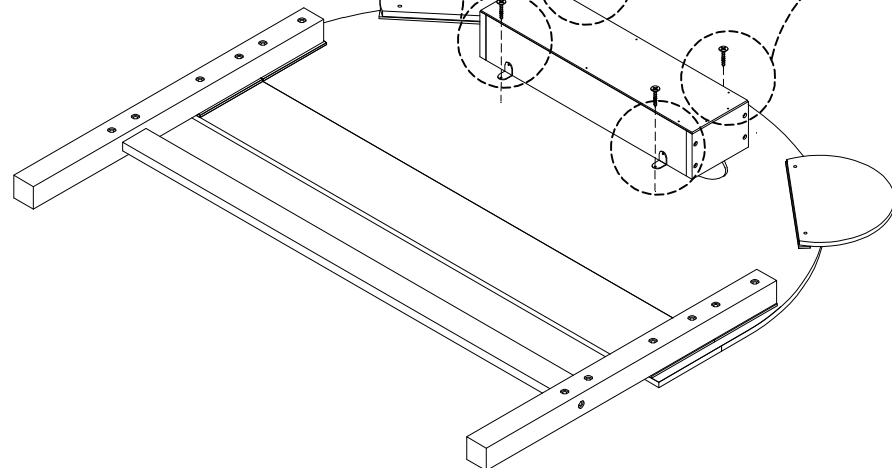

# Hardware List (WF307729)

<p><b>1</b></p>  <p>Ø1/4" x 80 mm Hex-Head bolts 8pcs</p>	<p><b>2</b></p>  <p>Ø1/4" x 50 mm Hex-Head bolts 8 pcs</p>	<p><b>3</b></p>  <p>Led Light 1 pc</p> <p>Charging line for Light, keep for further charging, USB to micro USB</p>
<p><b>4</b></p>  <p>Ø1/4" x 25 mm Hex-Head bolts 12 pcs</p>	<p><b>5</b></p>  <p>Ø10 x 40 mm Wood dowel 8pcs</p>	<p><b>6</b></p>  <p>Allen Key 1pc</p>
<p><b>7</b></p>  <p>Ø1/4" x 13 mm Horizontal-Hole bolts 8pcs</p>	<p><b>8</b></p>  <p>Screws 1/4" x40 4pcs</p>	<p><b>9</b></p>  <p>Screws 1/4" x80 2pcs</p>
<p><b>10</b></p>  <p>Ø1/4" x 15 mm Canopy head though -8pcs</p>	<p><b>11</b></p>  <p>M3 x 12 mm Wood Screws 8pcs</p>	<p><b>12</b></p>  <p>M3 x 15 mm Wood Screws 10 pcs</p>
<p><b>13</b></p>  <p>M4 x 30 mm Wood Screws 28 pcs</p>	<p><b>14</b></p>  <p>4 pcs</p>	

**Assembly Tools Required (Not Included)**

**STEP 1:** Following below illustration.

5	
2 pcs	2 pcs

**STEP 2:** Following below illustration.

2	
8 pcs	4 pcs

**STEP 3:** Following below illustration.

12	13
10 pcs	8 pcs

**STEP 4:** Following below illustration.

11	14
8 pcs	4 pcs

**STEP 5:** Following below illustration.

4		10	
4 pcs		4 pcs	
		5	
		1 pc	

**STEP 6:** Following below illustration.

4		10	
4 pcs		4 pcs	
		5	
		1 pc	