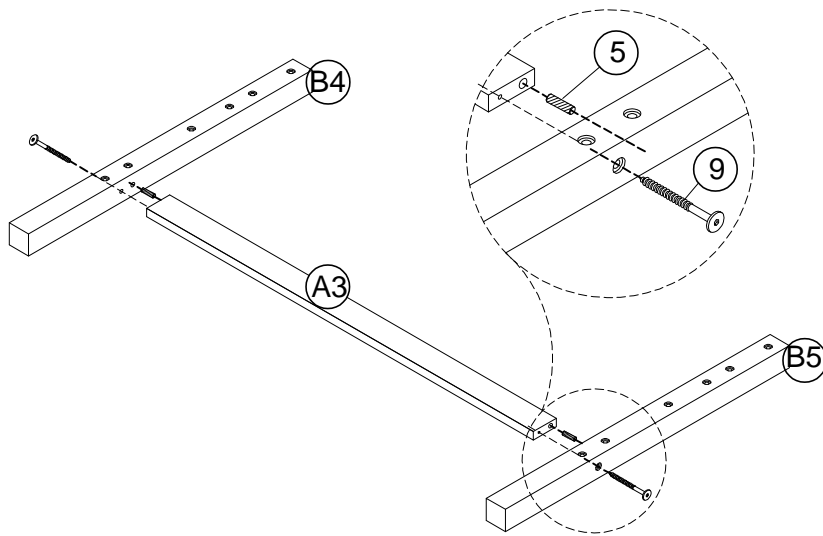

STEP 1: Following below illustration.