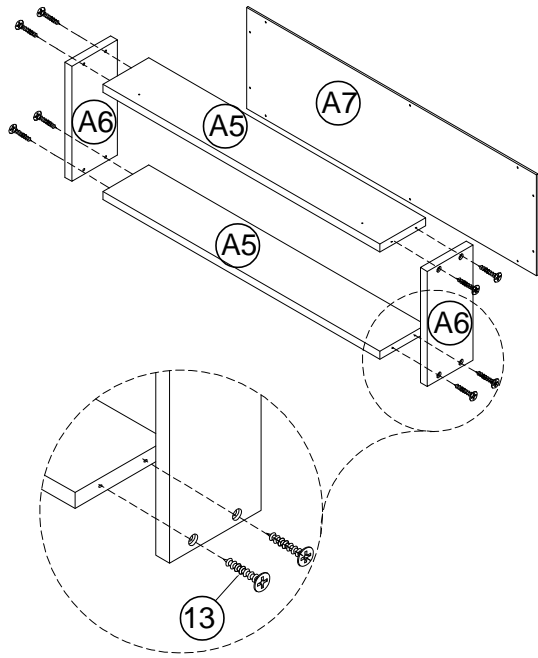

# Part List & Hardware List (WF307729)

<p><b>A1</b></p>  <p>Top Panel-1pc</p>	<p><b>A2</b></p>  <p>Bottom Panel-1pc</p>	<p><b>A3</b></p>  <p>Side Rail-1pc</p>
<p><b>A4</b></p>  <p>Panel-2pcs</p>	<p><b>A5</b></p>  <p>Panel-2pcs</p>	<p><b>A6</b></p>  <p>Panel-2pcs</p>
<p><b>A7</b></p>  <p>Back panel-1pc</p>	<p><b>B1</b></p>  <p>Side Rail-2pcs</p>	<p><b>B2</b></p>  <p>Side Rail-2pcs</p>
<p><b>B3</b></p>  <p>Support Siderail-2pcs</p>	<p><b>B4</b></p>  <p>Leg- 1pc</p>	<p><b>B5</b></p>  <p>Leg- 1pc</p>
<p><b>B6</b></p>  <p>Leg- 1pc</p>	<p><b>B7</b></p>  <p>Leg- 1pc</p>	<p><b>B8</b></p>  <p>Headboard Panel-1pc</p>
<p><b>B9</b></p>  <p>Slats-10 pcs</p>		

# Hardware List (WF307729)

<p><b>1</b></p>  <p>Ø1/4" x 80 mm Hex-Head bolts 8pcs</p>	<p><b>2</b></p>  <p>Ø1/4" x 50 mm Hex-Head bolts 8 pcs</p>	<p><b>3</b></p>  <p>Led Light 1 pc</p> <p>Charging line for Light, keep for further charging, USB to micro USB</p>
<p><b>4</b></p>  <p>Ø1/4" x 25 mm Hex-Head bolts 12 pcs</p>	<p><b>5</b></p>  <p>Ø10 x 40 mm Wood dowel 8pcs</p>	<p><b>6</b></p>  <p>Allen Key 1pc</p>
<p><b>7</b></p>  <p>Ø1/4" x 13 mm Horizontal-Hole bolts 8pcs</p>	<p><b>8</b></p>  <p>Screws 1/4" x40 4pcs</p>	<p><b>9</b></p>  <p>Screws 1/4" x80 2pcs</p>
<p><b>10</b></p>  <p>Ø1/4" x 15 mm Canopy head though -8pcs</p>	<p><b>11</b></p>  <p>M3 x 12 mm Wood Screws 8pcs</p>	<p><b>12</b></p>  <p>M3 x 15 mm Wood Screws 10 pcs</p>
<p><b>13</b></p>  <p>M4 x 30 mm Wood Screws 28 pcs</p>	<p><b>14</b></p>  <p>4 pcs</p>	

**Assembly Tools Required (Not Included)**

**STEP 1:** Following below illustration.

5	
2 pcs	2 pcs

**STEP 2:** Following below illustration.

2	
8 pcs	4 pcs

**STEP 3:** Following below illustration.

12	13
10 pcs	8 pcs

**STEP 4:** Following below illustration.

11	14
8 pcs	4 pcs

**STEP 5:** Following below illustration.

4		10	
4 pcs		4 pcs	
		5	
		1 pc	

**STEP 6:** Following below illustration.

4		10	
4 pcs		4 pcs	
		5	
		1 pc	