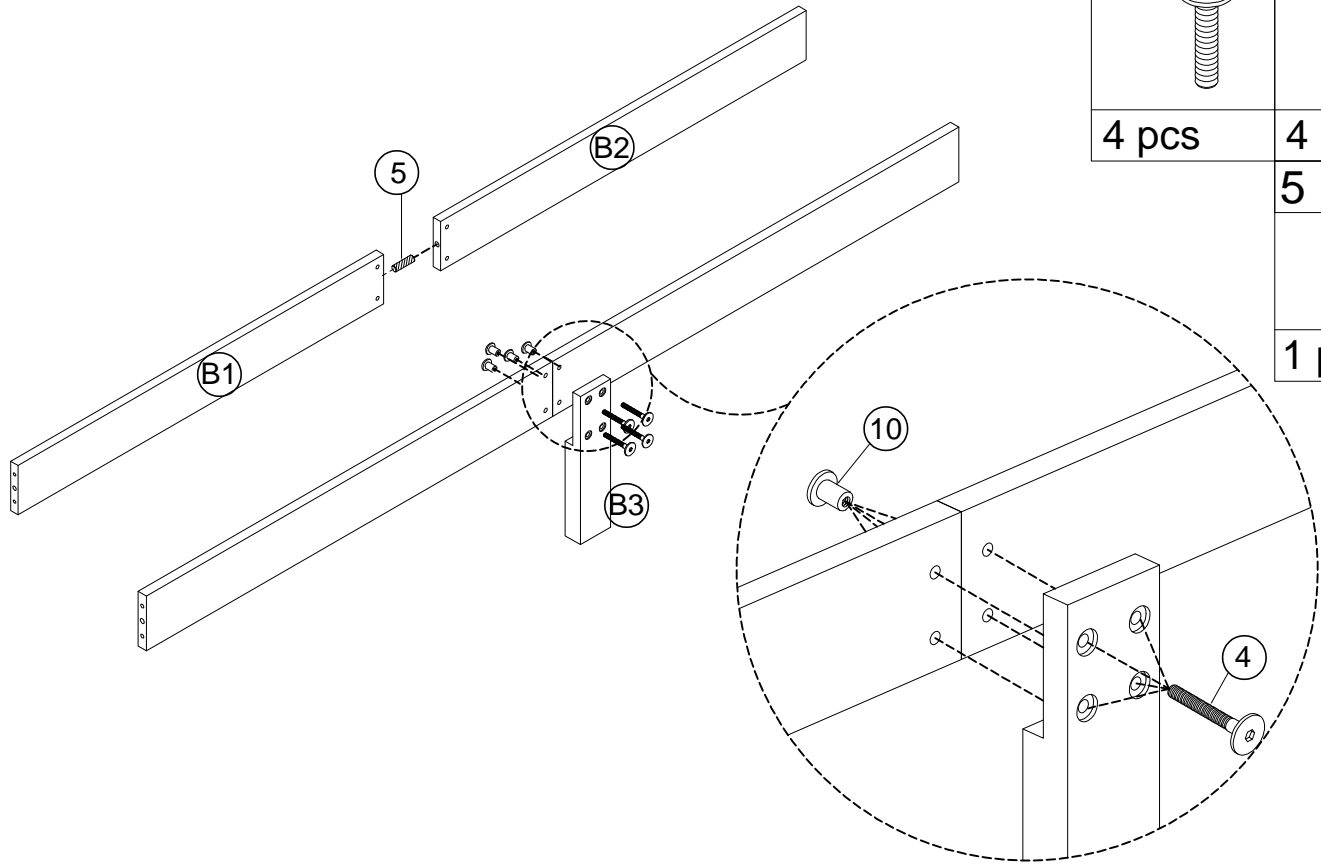

# Hardware List (WF307729)

<p><b>1</b></p>  <p>Ø1/4" x 80 mm Hex-Head bolts 8pcs</p>	<p><b>2</b></p>  <p>Ø1/4" x 50 mm Hex-Head bolts 8 pcs</p>	<p><b>3</b></p>  <p>Led Light 1 pc</p> <p>Charging line for Light, keep for further charging, USB to micro USB</p>
<p><b>4</b></p>  <p>Ø1/4" x 25 mm Hex-Head bolts 12 pcs</p>	<p><b>5</b></p>  <p>Ø10 x 40 mm Wood dowel 8pcs</p>	<p><b>6</b></p>  <p>Allen Key 1pc</p>
<p><b>7</b></p>  <p>Ø1/4" x 13 mm Horizontal-Hole bolts 8pcs</p>	<p><b>8</b></p>  <p>Screws 1/4" x40 4pcs</p>	<p><b>9</b></p>  <p>Screws 1/4" x80 2pcs</p>
<p><b>10</b></p>  <p>Ø1/4" x 15 mm Canopy head though -8pcs</p>	<p><b>11</b></p>  <p>M3 x 12 mm Wood Screws 8pcs</p>	<p><b>12</b></p>  <p>M3 x 15 mm Wood Screws 10 pcs</p>
<p><b>13</b></p>  <p>M4 x 30 mm Wood Screws 28 pcs</p>	<p><b>14</b></p>  <p>4 pcs</p>	

**Assembly Tools Required (Not Included)**

**STEP 1:** Following below illustration.

5	
2 pcs	2 pcs

**STEP 2:** Following below illustration.

2	
8 pcs	4 pcs

**STEP 3:** Following below illustration.

12	13
10 pcs	8 pcs

**STEP 4:** Following below illustration.

11	14
8 pcs	4 pcs

**STEP 5:** Following below illustration.

4		10	
4 pcs		4 pcs	
		5	
		1 pc	

**STEP 6:** Following below illustration.

4		10	
4 pcs		4 pcs	
		5	
		1 pc	