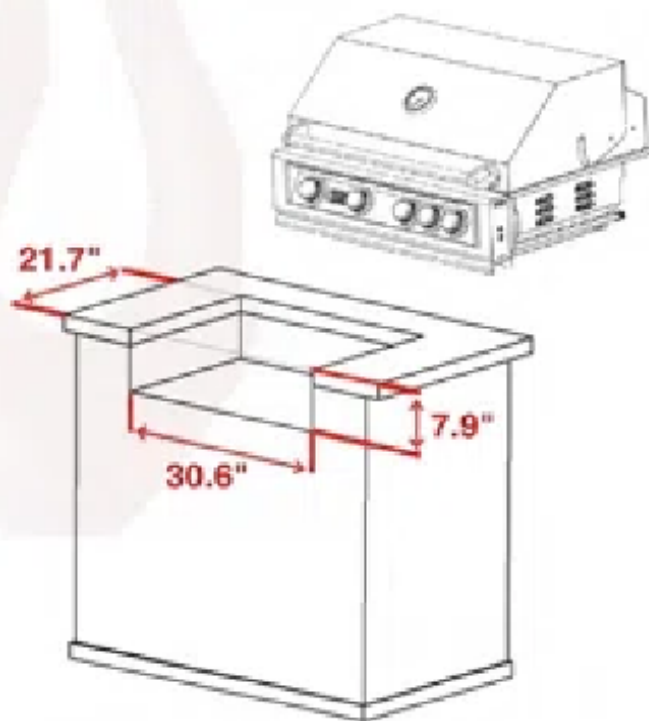

BCP-500S SPEC SHEET

WWW.BROILCHEF.COM

- All dimensions are in inches.
- Refer to the pictorial view for the installation cutout dimensions.

TOP VIEW

FRONT VIEW

SIDE VIEW