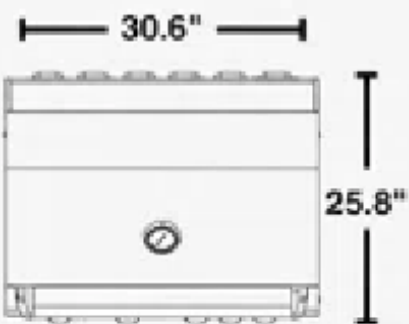

BCP-500S SPEC SHEET

WWW.BROILCHEF.COM

- All dimensions are in inches.
- Refer to the pictorial view for the installation cutout dimensions.

TOP VIEW

FRONT VIEW

SIDE VIEW