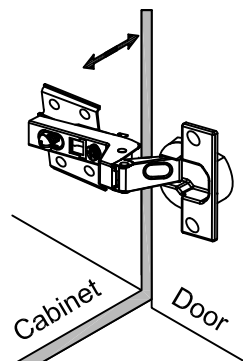

X2

STEP 30

STEP 31

STEP 32

	J*2PCS		K*2PCS
---	--------	---	--------

To adjust the vertical height.

Loosen the four screws "A" on both hinges. Two of them are usually in slotted holes which allows you to adjust up or down by a few mm. Then tighten back up.

To adjust depth.

Loosen screw "B" and adjust door, if the door can not be adjusted, please loosen screw "C", then try again. Tighten screw "B" and "C".

To adjust side ways.

Turning the screw "C" on BOTH hinges on each door.