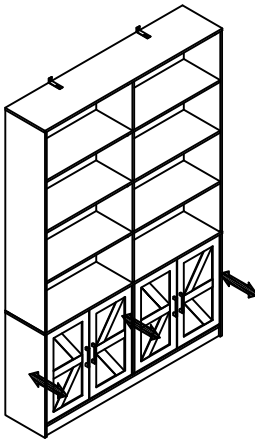

STEP 25

STEP 27

	G*48PCS		H*48PCS
--	---------	--	---------

STEP 28

	P*2PCS		Q*4PCS		R*8PCS
	E*2PCS		N*2PCS		O*4PCS

X2

STEP 29

	P*2PCS		Q*4PCS		R*8PCS
	E*2PCS		N*2PCS		O*4PCS

X2

STEP 30

STEP 31

STEP 32

	J*2PCS		K*2PCS
---	--------	---	--------

To adjust the vertical height.

Loosen the four screws "A" on both hinges. Two of them are usually in slotted holes which allows you to adjust up or down by a few mm. Then tighten back up.

To adjust depth.

Loosen screw "B" and adjust door, if the door can not be adjusted, please loosen screw "C", then try again. Tighten screw "B" and "C".

To adjust side ways.

Turning the screw "C" on BOTH hinges on each door.