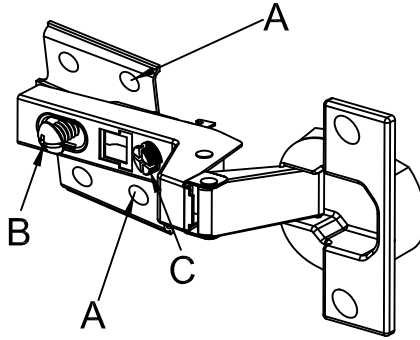

X2

STEP 30

STEP 31

STEP 32

	J*2PCS		K*2PCS
---	--------	---	--------

To adjust the vertical height.

Loosen the four screws "A" on both hinges. Two of them are usually in slotted holes which allows you to adjust up or down by a few mm. Then tighten back up.

To adjust depth.

Loosen screw "B" and adjust door, if the door can not be adjusted, please loosen screw "C", then try again. Tighten screw "B" and "C".

To adjust side ways.

Turning the screw "C" on BOTH hinges on each door.