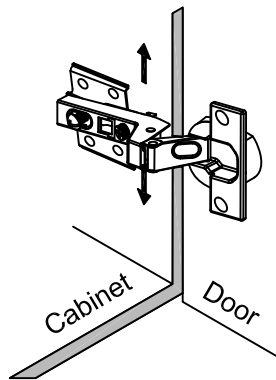

STEP 25

STEP 27

	G*48PCS		H*48PCS
--	---------	--	---------

STEP 28

	P*2PCS		Q*4PCS		R*8PCS
	E*2PCS		N*2PCS		O*4PCS

X2

STEP 29

	P*2PCS		Q*4PCS		R*8PCS
	E*2PCS		N*2PCS		O*4PCS

X2

STEP 30

STEP 31

STEP 32

	J*2PCS		K*2PCS
---	--------	---	--------

To adjust the vertical height.

Loosen the four screws "A" on both hinges. Two of them are usually in slotted holes which allows you to adjust up or down by a few mm. Then tighten back up.

To adjust depth.

Loosen screw "B" and adjust door, if the door can not be adjusted, please loosen screw "C", then try again. Tighten screw "B" and "C".

To adjust side ways.

Turning the screw "C" on BOTH hinges on each door.