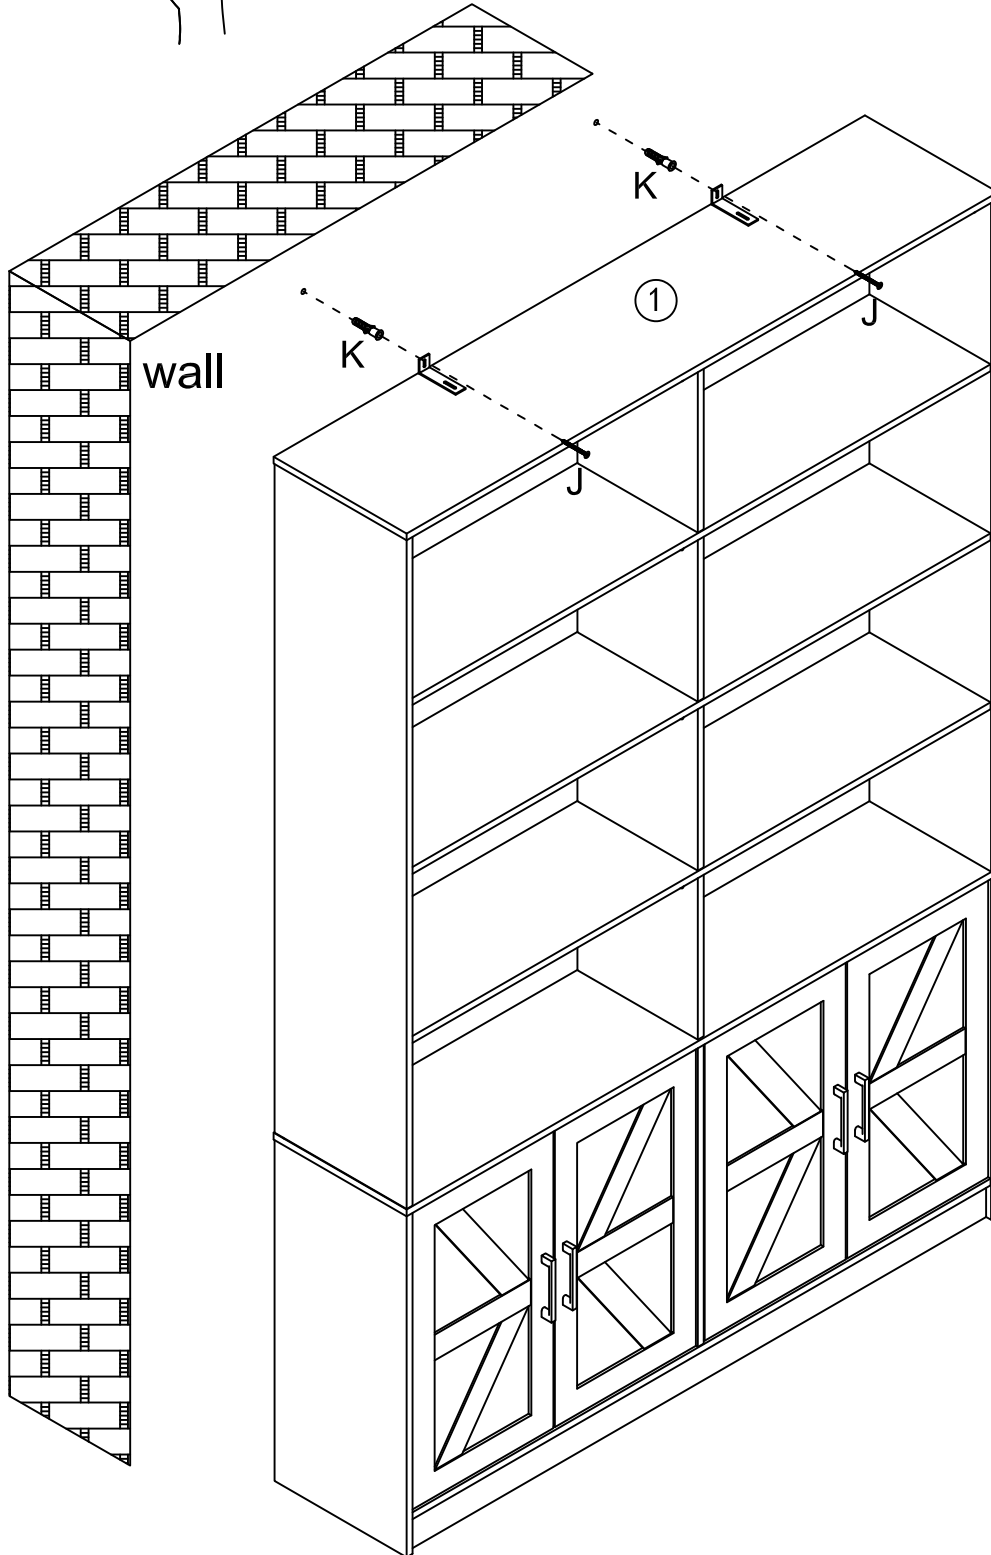

X2

STEP 30

STEP 31

STEP 32

	J*2PCS		K*2PCS
---	--------	---	--------

To adjust the vertical height.

Loosen the four screws "A" on both hinges. Two of them are usually in slotted holes which allows you to adjust up or down by a few mm. Then tighten back up.

To adjust depth.

Loosen screw "B" and adjust door, if the door can not be adjusted, please loosen screw "C", then try again. Tighten screw "B" and "C".

To adjust side ways.

Turning the screw "C" on BOTH hinges on each door.