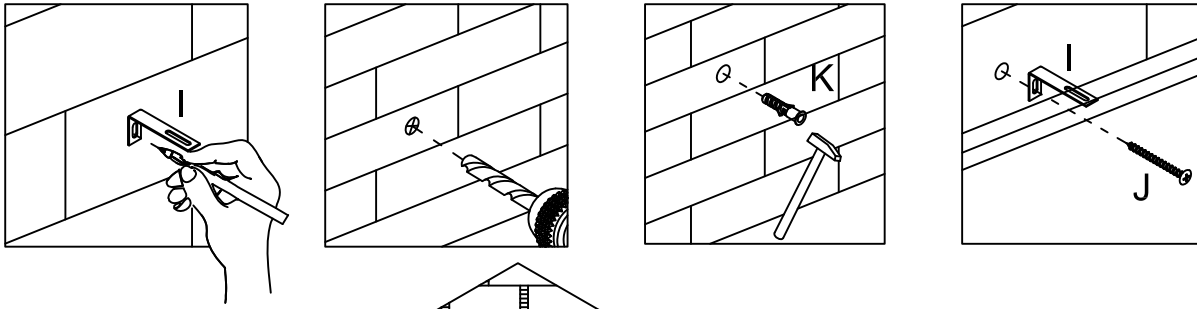

X2

STEP 30

STEP 31

STEP 32

	J*2PCS		K*2PCS
---	--------	---	--------

To adjust the vertical height.

Loosen the four screws "A" on both hinges. Two of them are usually in slotted holes which allows you to adjust up or down by a few mm. Then tighten back up.

To adjust depth.

Loosen screw "B" and adjust door, if the door can not be adjusted, please loosen screw "C", then try again. Tighten screw "B" and "C".

To adjust side ways.

Turning the screw "C" on BOTH hinges on each door.