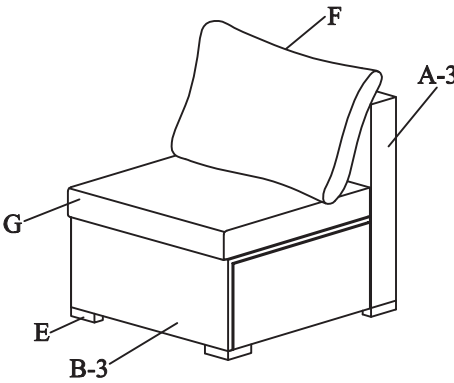

# MIDDLE SOFA ASSEMBLY INSTRUCTIONS

Parts List				Hardware List found in box 1!		
Part	Description	Box	Qty	Part	Description	Qty
A-3	Back Panel	1	1	H	M6*40mm Bolt 	4
B-3	Seat Panel	1	1	I	M14mm Washer 	4
E	L Leg	1	4	J	M4 Allen Key 	1
F	Back Cushion	1	1			
G	Seat Cushion	1	1			

# COFFE TABLE ASSEMBLY INSTRUCTIONS

Parts List				Hardware List found in box 1!		
Part	Description	Box	Qty	Part	Description	Qty
L	Table Top	1	1	H	M6*40mm Bolt 	20
M	Long Side Panel	1	2	I	M14mm Washer 	20
N	Short Side Panel	1	2			
O	Glass Panel	1	1			
E	L Leg	1	4			