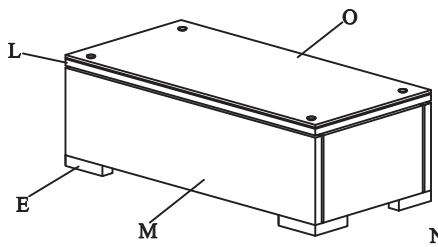

# MIDDLE SOFA ASSEMBLY INSTRUCTIONS

Parts List				Hardware List found in box 1!		
Part	Description	Box	Qty	Part	Description	Qty
A-3	Back Panel	1	1	H	M6*40mm Bolt 	4
B-3	Seat Panel	1	1	I	M14mm Washer 	4
E	L Leg	1	4	J	M4 Allen Key 	1
F	Back Cushion	1	1			
G	Seat Cushion	1	1			

# COFFE TABLE ASSEMBLY INSTRUCTIONS

Parts List				Hardware List found in box 1!		
Part	Description	Box	Qty	Part	Description	Qty
L	Table Top	1	1	H	M6*40mm Bolt 	20
M	Long Side Panel	1	2	I	M14mm Washer 	20
N	Short Side Panel	1	2			
O	Glass Panel	1	1			
E	L Leg	1	4			