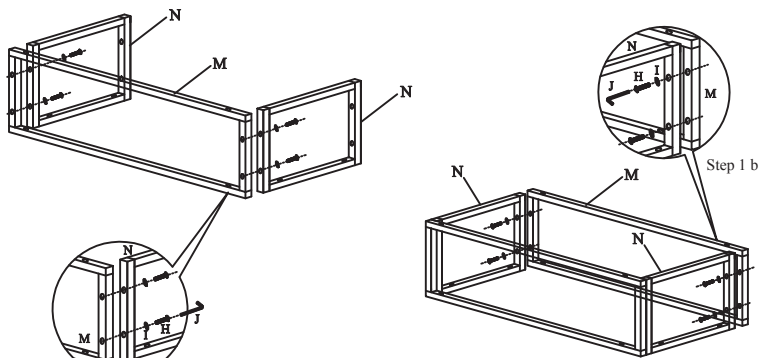

MIDDLE SOFA ASSEMBLY INSTRUCTIONS

Parts List				Hardware List found in box 1!		
Part	Description	Box	Qty	Part	Description	Qty
A-3	Back Panel	1	1	H	M6*40mm Bolt	4
B-3	Seat Panel	1	1	I	M14mm Washer	4
E	L Leg	1	4	J	M4 Allen Key	1
F	Back Cushion	1	1			
G	Seat Cushion	1	1			

COFFE TABLE ASSEMBLY INSTRUCTIONS

Parts List				Hardware List found in box 1!		
Part	Description	Box	Qty	Part	Description	Qty
L	Table Top	1	1	H	M6*40mm Bolt	20
M	Long Side Panel	1	2	I	M14mm Washer	20
N	Short Side Panel	1	2			
O	Glass Panel	1	1			
E	L Leg	1	4			

STEP 1

STEP 2