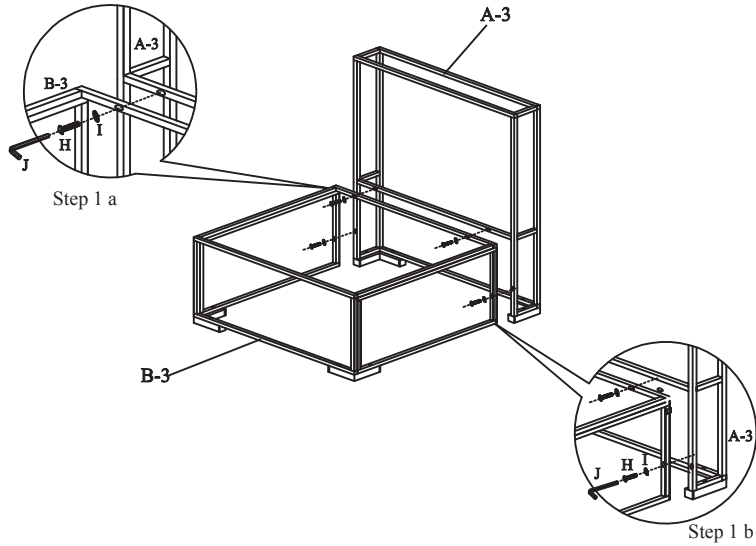

# MIDDLE SOFA ASSEMBLY INSTRUCTIONS

Parts List				Hardware List found in box 1!		
Part	Description	Box	Qty	Part	Description	Qty
A-3	Back Panel	1	1	H	M6*40mm Bolt 	4
B-3	Seat Panel	1	1	I	M14mm Washer 	4
E	L Leg	1	4	J	M4 Allen Key 	1
F	Back Cushion	1	1			
G	Seat Cushion	1	1			

# COFFE TABLE ASSEMBLY INSTRUCTIONS

Parts List				Hardware List found in box 1!		
Part	Description	Box	Qty	Part	Description	Qty
L	Table Top	1	1	H	M6*40mm Bolt 	20
M	Long Side Panel	1	2	I	M14mm Washer 	20
N	Short Side Panel	1	2			
O	Glass Panel	1	1			
E	L Leg	1	4			