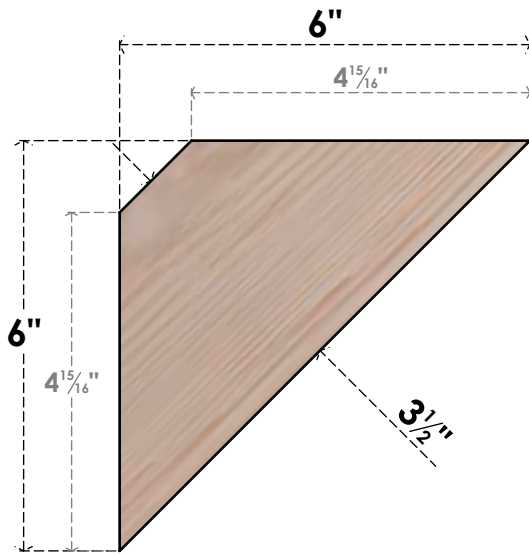

BRC06X06X06TRA00SDF

5 1/2"W X 6"D X 6"H TRADITIONAL SMOOTH BRACE, DOUGLAS FIR

SIDE

FRONT

EKENA MILLWORK
 2300 WEST MAIN ST.
 CLARKSVILLE, TX 75426
 TOLL FREE: 866-607-0453
 WWW.EKENAMILLWORK.COM

NOTES

1. INSTALLATION TO BE COMPLETED IN ACCORDANCE WITH MANUFACTURER'S SPECIFICATIONS.
2. DRAWING MAY NOT BE TO SCALE
3. THIS DRAWING IS INTENDED FOR DESIGN AND PLANNING PURPOSES ONLY.
4. ALL INFORMATION CONTAINED HEREIN WAS CURRENT AT THE TIME OF DEVELOPMENT BUT MUST BE REVIEWED AND APPROVED BY THE PRODUCT MANUFACTURER TO BE CONSIDERED ACCURATE.
5. PRODUCTS ARE NOT KILN DRIED. THIS ITEM IS UNIQUE AND WILL CONTAIN THE NATURAL VARIATIONS THAT THE WOOD SPECIES OFFERS. THIS MAY RESULT IN VARIATIONS UP TO 1/4"