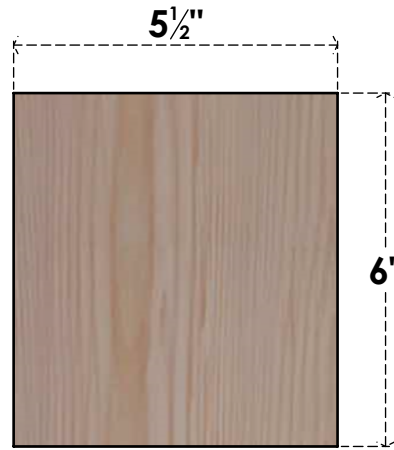

BRC06X06X06TRA00SDF

5 1/2"W X 6"D X 6"H TRADITIONAL SMOOTH BRACE, DOUGLAS FIR

SIDE

FRONT

EKENA MILLWORK
 2300 WEST MAIN ST.
 CLARKSVILLE, TX 75426
 TOLL FREE: 866-607-0453
 WWW.EKENAMILLWORK.COM

NOTES

1. INSTALLATION TO BE COMPLETED IN ACCORDANCE WITH MANUFACTURER'S SPECIFICATIONS.
2. DRAWING MAY NOT BE TO SCALE
3. THIS DRAWING IS INTENDED FOR DESIGN AND PLANNING PURPOSES ONLY.
4. ALL INFORMATION CONTAINED HEREIN WAS CURRENT AT THE TIME OF DEVELOPMENT BUT MUST BE REVIEWED AND APPROVED BY THE PRODUCT MANUFACTURER TO BE CONSIDERED ACCURATE.
5. PRODUCTS ARE NOT KILN DRIED. THIS ITEM IS UNIQUE AND WILL CONTAIN THE NATURAL VARIATIONS THAT THE WOOD SPECIES OFFERS. THIS MAY RESULT IN VARIATIONS UP TO 1/4"