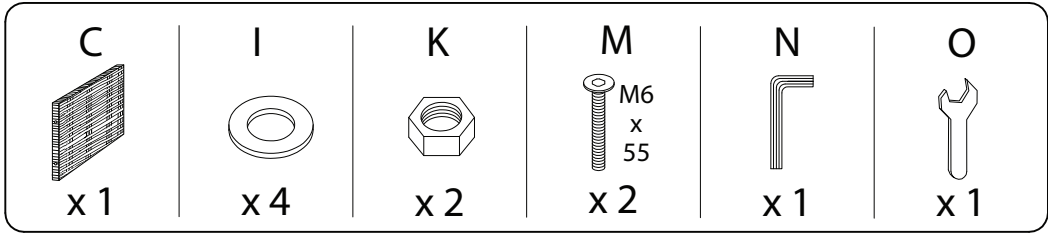

Assembly instructions and warnings:

- Warning 1:** A warning triangle with an exclamation mark is connected by a vertical line to a box containing icons for an Allen key, a wrench, and a crossed-out power drill.
- Warning 2:** A second warning triangle with an exclamation mark is connected by a vertical line to a box containing icons for a block being placed on a mat and a block being placed on a surface with a crossed-out screw.
- Time:** A clock icon is positioned above the text "120'".
- Personnel:** An icon of a person is positioned above the number "2".

# C x 2

C	G	H	I	J	K	L
						 M6 x 35
x 1	x 1	x 1	x 22	x 1	x 10	x 2

M	N	O	P	R	S	T
 M6 x 55						
x 10	x 1	x 1	x 4	x 1	x 1	x 1

1

2

3

4

5