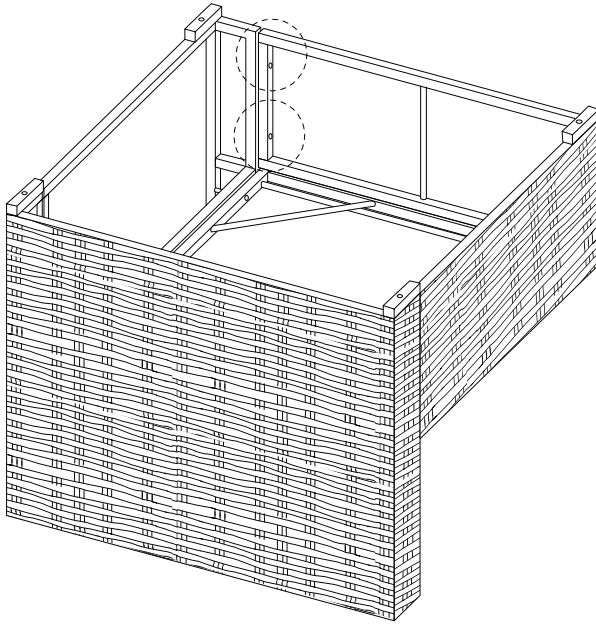

Assembly instructions and warnings:

- Warning 1:** A warning triangle with an exclamation mark is connected by a vertical line to a box containing icons for an Allen key, a wrench, and a crossed-out power drill.
- Warning 2:** A second warning triangle with an exclamation mark is connected by a vertical line to a box containing icons for a block being placed on a mat and a block being placed on a surface with a crossed-out screw.
- Time:** A clock icon is positioned above the text "120'".
- Personnel:** An icon of a person is positioned above the number "2".

# C x 2

C	G	H	I	J	K	L
						 M6 x 35
x 1	x 1	x 1	x 22	x 1	x 10	x 2

M	N	O	P	R	S	T
 M6 x 55						
x 10	x 1	x 1	x 4	x 1	x 1	x 1

1

2

3

4

5