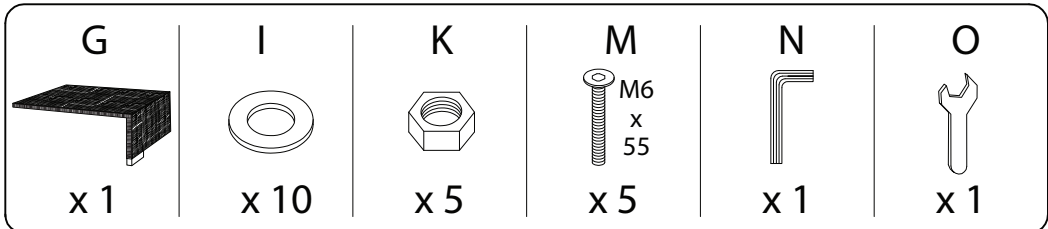

Assembly instructions and warnings:

- Warning 1:** A warning triangle with an exclamation mark is connected by a vertical line to a box containing icons for an Allen key, a wrench, and a crossed-out power drill.
- Warning 2:** A second warning triangle with an exclamation mark is connected by a vertical line to a box containing icons for a block being placed on a mat and a block being placed on a surface with a crossed-out screw.
- Time:** A clock icon is positioned above the text "120'".
- Personnel:** An icon of a person is positioned above the number "2".

# C x 2

C	G	H	I	J	K	L
						 M6 x 35
x 1	x 1	x 1	x 22	x 1	x 10	x 2

M	N	O	P	R	S	T
 M6 x 55						
x 10	x 1	x 1	x 4	x 1	x 1	x 1

1

2

3

4

5