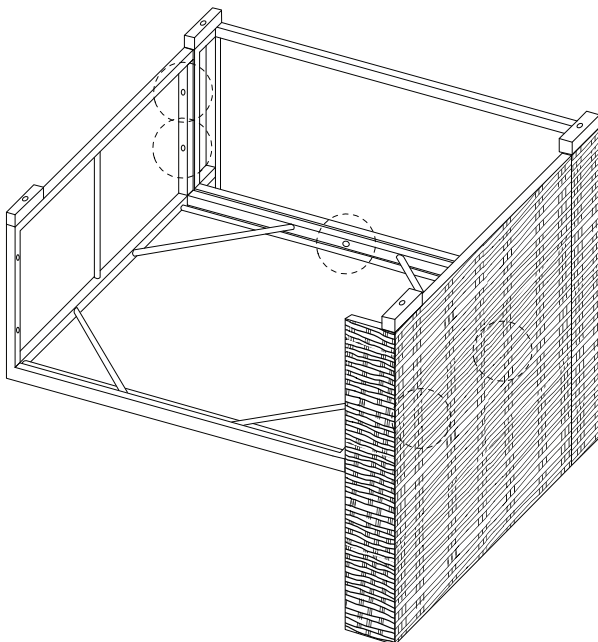

Assembly instructions and warnings:

- Warning 1:** A warning triangle with an exclamation mark is connected by a vertical line to a box containing icons for an Allen key, a wrench, and a crossed-out power drill.
- Warning 2:** A second warning triangle with an exclamation mark is connected by a vertical line to a box containing icons for a block being placed on a mat and a block being placed on a surface with a crossed-out screw.
- Time:** A clock icon is positioned above the text "120'".
- Personnel:** An icon of a person is positioned above the number "2".

# C x 2

C	G	H	I	J	K	L
						 M6 x 35
x 1	x 1	x 1	x 22	x 1	x 10	x 2

M	N	O	P	R	S	T
 M6 x 55						
x 10	x 1	x 1	x 4	x 1	x 1	x 1

1

2

3

4

5