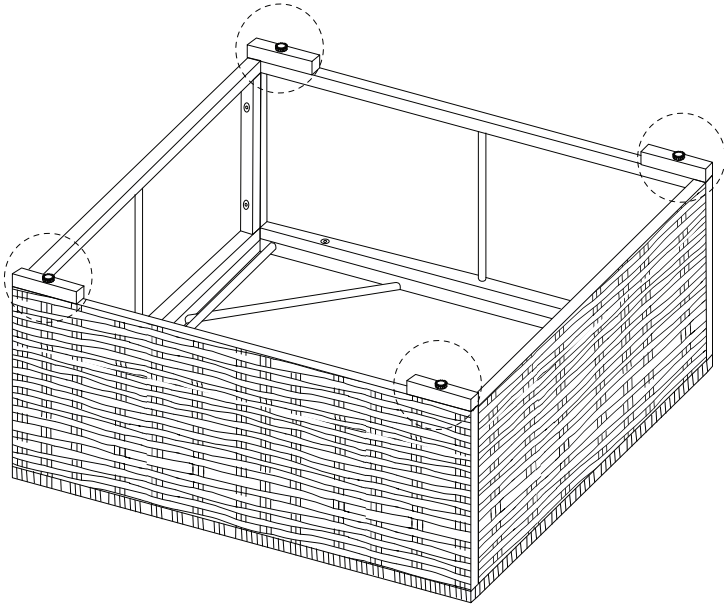

Assembly instructions and warnings:

- Warning 1:** A warning triangle with an exclamation mark is connected by a vertical line to a box containing icons for an Allen key, a wrench, and a crossed-out power drill.
- Warning 2:** A second warning triangle with an exclamation mark is connected by a vertical line to a box containing icons for a block being placed on a mat and a block being placed on a surface with a crossed-out screw.
- Time:** A clock icon is positioned above the text "120'".
- Personnel:** An icon of a person is positioned above the number "2".

# A

1

2

3

P

x 4

4

F