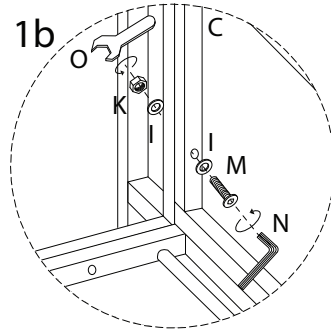

Assembly instructions and warnings:

- Warning 1:** A warning triangle with an exclamation mark is connected by a vertical line to a box containing icons for an Allen key, a wrench, and a crossed-out power drill.
- Warning 2:** A second warning triangle with an exclamation mark is connected by a vertical line to a box containing icons for a block being placed on a mat and a block being placed on a surface with a crossed-out screw.
- Time:** A clock icon is positioned above the text "120'".
- Personnel:** An icon of a person is positioned above the number "2".

# B x 4

<p><b>C</b></p>  <p><b>x 2</b></p>	<p><b>D</b></p>  <p><b>x 1</b></p>	<p><b>E</b></p>  <p><b>x 1</b></p>	<p><b>I</b></p>  <p><b>x 16</b></p>	<p><b>K</b></p>  <p><b>x 6</b></p>	<p><b>L</b></p>  <p>M6 x 35</p> <p><b>x 4</b></p>
---	---	---	--	---	--

# C x 2

C	G	H	I	J	K	L
						 M6 x 35
x 1	x 1	x 1	x 22	x 1	x 10	x 2

M	N	O	P	R	S	T
 M6 x 55						
x 10	x 1	x 1	x 4	x 1	x 1	x 1

1

2

3

4

5