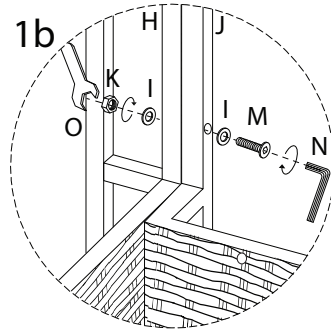

Assembly instructions and warnings:

- Warning 1:** A warning triangle with an exclamation mark is connected by a vertical line to a box containing icons for an Allen key, a wrench, and a crossed-out power drill.
- Warning 2:** A second warning triangle with an exclamation mark is connected by a vertical line to a box containing icons for a block being placed on a mat and a block being placed on a surface with a crossed-out screw.
- Time:** A clock icon is positioned above the text "120'".
- Personnel:** An icon of a person is positioned above the number "2".

<p><b>M</b></p>  <p>M6 x 55</p> <p><b>x 6</b></p>	<p><b>N</b></p>  <p><b>x 1</b></p>	<p><b>O</b></p>  <p><b>x 1</b></p>	<p><b>P</b></p>  <p><b>x 4</b></p>	<p><b>R</b></p>  <p><b>x 1</b></p>	<p><b>S</b></p>  <p><b>x 1</b></p>
--	---	---	---	---	---

1

2

3

4

5

6

# C x 2

C	G	H	I	J	K	L
						 M6 x 35
x 1	x 1	x 1	x 22	x 1	x 10	x 2

M	N	O	P	R	S	T
 M6 x 55						
x 10	x 1	x 1	x 4	x 1	x 1	x 1

1

2

3

4

5