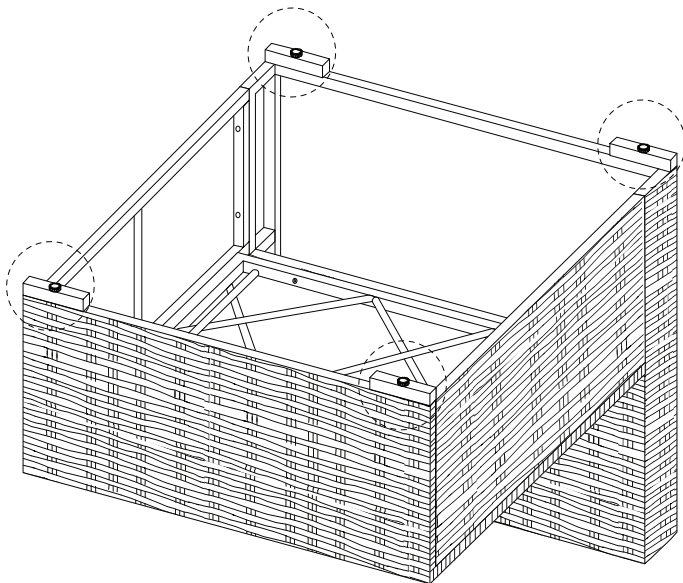

Assembly instructions and warnings:

- Warning 1:** A warning triangle with an exclamation mark is connected by a vertical line to a box containing icons for an Allen key, a wrench, and a crossed-out power drill.
- Warning 2:** A second warning triangle with an exclamation mark is connected by a vertical line to a box containing icons for a block being placed on a mat and a block being placed on a surface with a crossed-out screw.
- Time:** A clock icon is positioned above the text "120'".
- Personnel:** An icon of a person is positioned above the number "2".

1

2

3

4

5

6

# C x 2

C	G	H	I	J	K	L
						 M6 x 35
x 1	x 1	x 1	x 22	x 1	x 10	x 2

M	N	O	P	R	S	T
 M6 x 55						
x 10	x 1	x 1	x 4	x 1	x 1	x 1

1

2

3

4

5