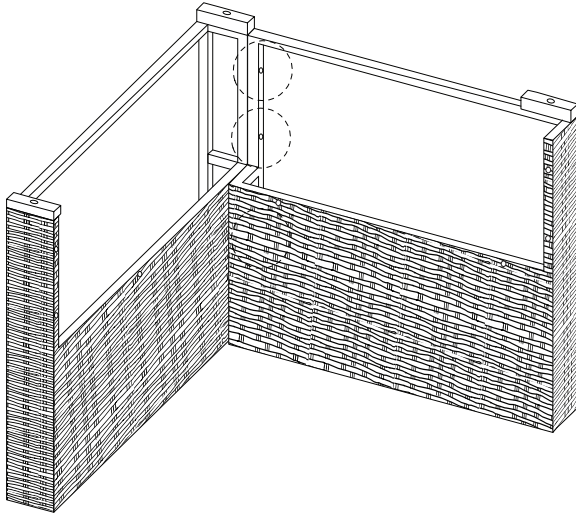

Assembly instructions and warnings:

- Warning 1:** A warning triangle with an exclamation mark is connected by a vertical line to a box containing icons for an Allen key, a wrench, and a crossed-out power drill.
- Warning 2:** A second warning triangle with an exclamation mark is connected by a vertical line to a box containing icons for a block being placed on a mat and a block being placed on a surface with a crossed-out screw.
- Time:** A clock icon is positioned above the text "120'".
- Personnel:** An icon of a person is positioned above the number "2".

1

2

3

4

5

6

# C x 2

C	G	H	I	J	K	L
						 M6 x 35
x 1	x 1	x 1	x 22	x 1	x 10	x 2

M	N	O	P	R	S	T
 M6 x 55						
x 10	x 1	x 1	x 4	x 1	x 1	x 1

1

2

3

4

5