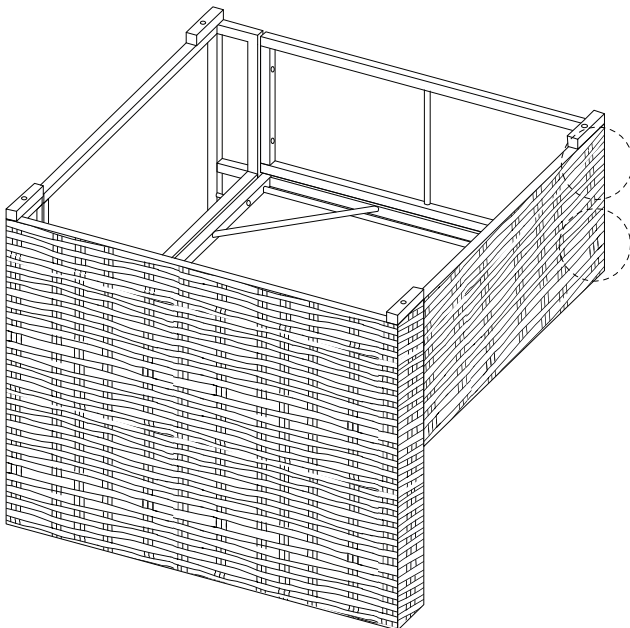

Assembly instructions and warnings:

- Warning 1:** A warning triangle with an exclamation mark is connected by a vertical line to a box containing icons for an Allen key, a wrench, and a crossed-out power drill.
- Warning 2:** A second warning triangle with an exclamation mark is connected by a vertical line to a box containing icons for a block being placed on a mat and a block being placed on a surface with a crossed-out screw.
- Time:** A clock icon is positioned above the text "120'".
- Personnel:** An icon of a person is positioned above the number "2".

# C x 2

C	G	H	I	J	K	L
						 M6 x 35
x 1	x 1	x 1	x 22	x 1	x 10	x 2

M	N	O	P	R	S	T
 M6 x 55						
x 10	x 1	x 1	x 4	x 1	x 1	x 1

1

2

3

4

5