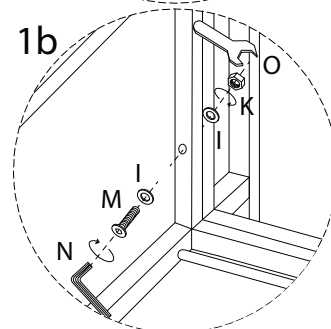

Assembly instructions and warnings:

- Warning 1:** A warning triangle with an exclamation mark is connected by a vertical line to a box containing icons for an Allen key, a wrench, and a crossed-out power drill.
- Warning 2:** A second warning triangle with an exclamation mark is connected by a vertical line to a box containing icons for a block being placed on a mat and a block being placed on a surface with a crossed-out screw.
- Time:** A clock icon is positioned above the text "120'".
- Personnel:** An icon of a person is positioned above the number "2".

# C x 2

C	G	H	I	J	K	L
						 M6 x 35
x 1	x 1	x 1	x 22	x 1	x 10	x 2

M	N	O	P	R	S	T
 M6 x 55						
x 10	x 1	x 1	x 4	x 1	x 1	x 1

1

2

3

4

5