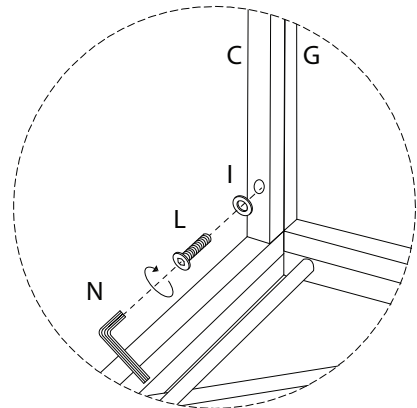

Assembly instructions and warnings:

- Warning 1:** A warning triangle with an exclamation mark is connected by a vertical line to a box containing icons for an Allen key, a wrench, and a crossed-out power drill.
- Warning 2:** A second warning triangle with an exclamation mark is connected by a vertical line to a box containing icons for a block being placed on a mat and a block being placed on a surface with a crossed-out screw.
- Time:** A clock icon is positioned above the text "120'".
- Personnel:** An icon of a person is positioned above the number "2".

# C x 2

C	G	H	I	J	K	L
						 M6 x 35
x 1	x 1	x 1	x 22	x 1	x 10	x 2

M	N	O	P	R	S	T
 M6 x 55						
x 10	x 1	x 1	x 4	x 1	x 1	x 1

1

2

3

4

5