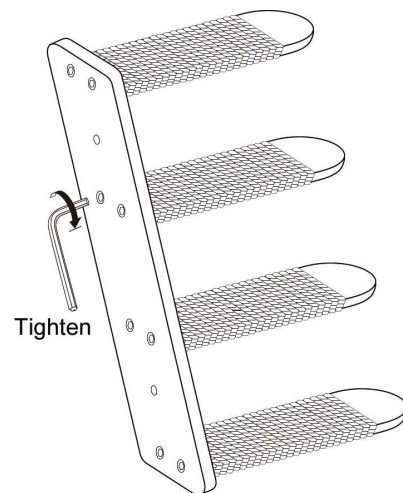

W(7cm)×2

X×2

Y(5cm)×2

Z×2

Installation steps

1

2

Wall Mounted Cat Furniture

Installation steps

•Hammock

Packing list

Installation steps