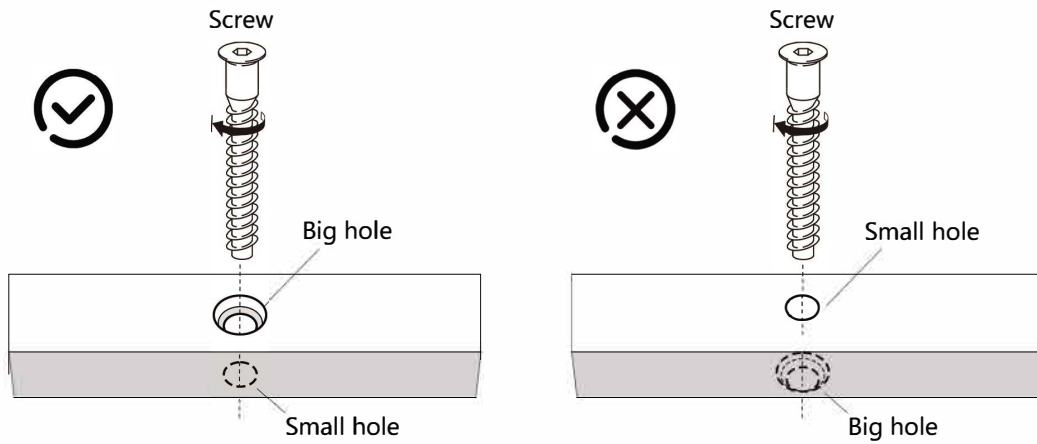

Wall Mounted Cat Furniture

Installation steps