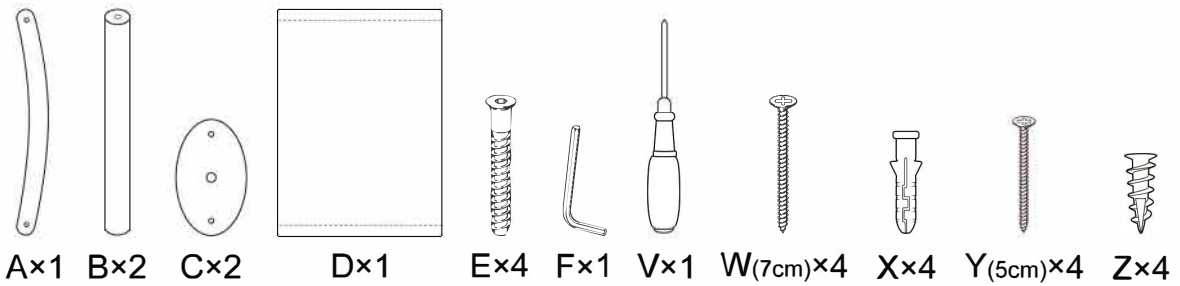

•Hammock

Packing list