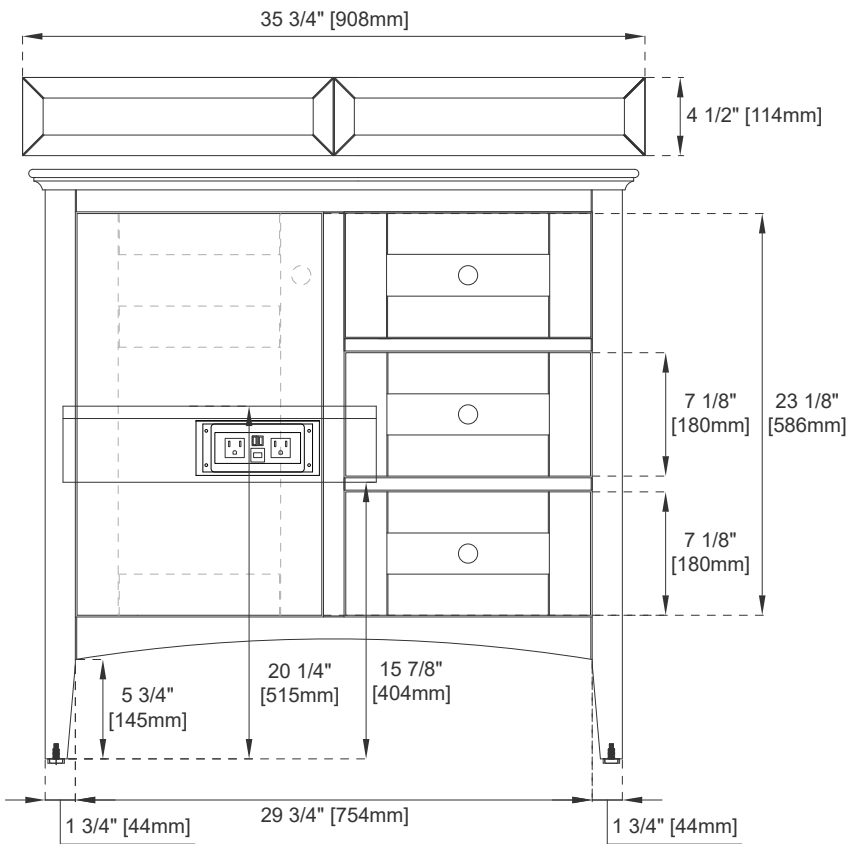

Number of Doors: One

Number of Drawers: Two

Optional Wooden Backsplash

USB/Power Component: YES (ETL5011080)

Cord Length: 6'6"

Assembly Type: Installation of Optional 3cm Top

Bamboo Storage Tray: YES

Drawer Box Material and Construction: 15mm Poplar/English Dovetail

Joinery Hardware Material and Finish: Zinc Alloy in Satin Nickel

Fits Drain Hole Size: 1 3/4"

Overflow: Front Facing

Full Extension, Soft Close Glides

European Soft Close Hinges

Aluminum Laminate Drawer Liners

Adjustable Levelers

Dimension

Width: 35-1/8"

Depth: 23-1/8"

Height: 33-7/8"

Rough-In Height: 21-1/2"

36" VANITY

Top View

Bamboo Drawer Organizer

Front View

Knob

36" VANITY

Side View 1

Side View 2

Back View