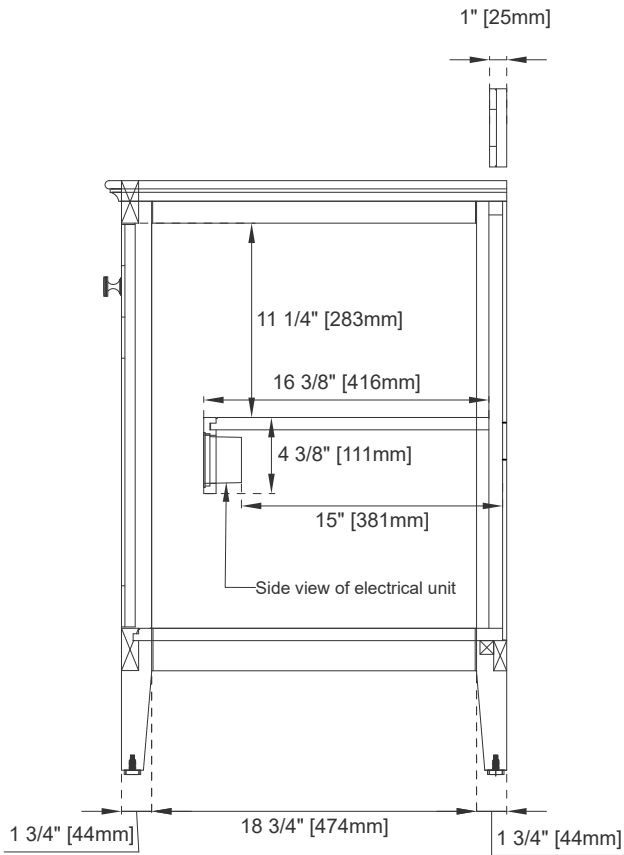

Number of Doors: One

Number of Drawers: Two

Optional Wooden Backsplash

USB/Power Component: YES (ETL5011080)

Cord Length: 6'6"

Assembly Type: Installation of Optional 3cm Top

Bamboo Storage Tray: YES

Drawer Box Material and Construction: 15mm Poplar/English Dovetail

Joinery Hardware Material and Finish: Zinc Alloy in Satin Nickel

Fits Drain Hole Size: 1 3/4"

Overflow: Front Facing

Full Extension, Soft Close Glides

European Soft Close Hinges

Aluminum Laminate Drawer Liners

Adjustable Levelers

Dimension

Width: 35-1/8"

Depth: 23-1/8"

Height: 33-7/8"

Rough-In Height: 21-1/2"

36" VANITY

Top View

Bamboo Drawer Organizer

Front View

Knob

36" VANITY

Side View 1

Side View 2

Back View