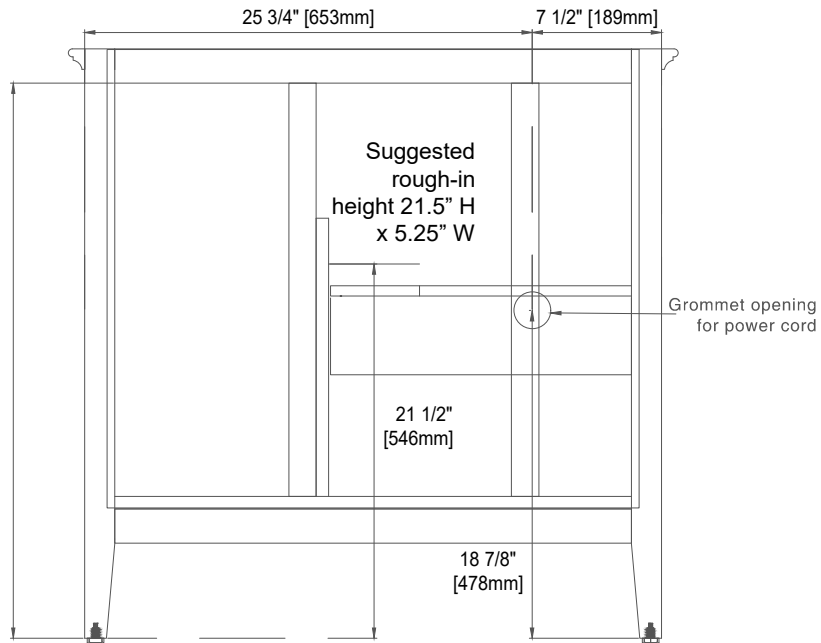

Number of Doors: One

Number of Drawers: Two

Optional Wooden Backsplash

USB/Power Component: YES (ETL5011080)

Cord Length: 6'6"

Assembly Type: Installation of Optional 3cm Top

Bamboo Storage Tray: YES

Drawer Box Material and Construction: 15mm Poplar/English Dovetail

Joinery Hardware Material and Finish: Zinc Alloy in Satin Nickel

Fits Drain Hole Size: 1 3/4"

Overflow: Front Facing

Full Extension, Soft Close Glides

European Soft Close Hinges

Aluminum Laminate Drawer Liners

Adjustable Levelers

Dimension

Width: 35-1/8"

Depth: 23-1/8"

Height: 33-7/8"

Rough-In Height: 21-1/2"

36" VANITY

Top View

Bamboo Drawer Organizer

Front View

Knob

36" VANITY

Side View 1

Side View 2

Back View