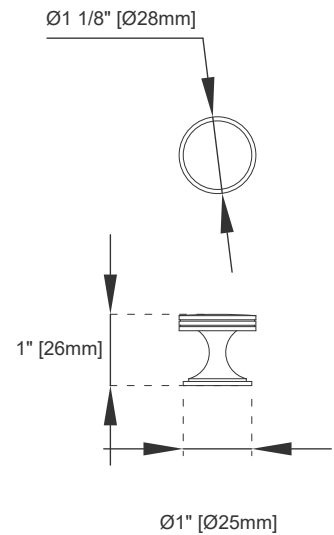

Number of Doors: One

Number of Drawers: Two

Optional Wooden Backsplash

USB/Power Component: YES (ETL5011080)

Cord Length: 6'6"

Assembly Type: Installation of Optional 3cm Top

Bamboo Storage Tray: YES

Drawer Box Material and Construction: 15mm Poplar/English Dovetail

Joinery Hardware Material and Finish: Zinc Alloy in Satin Nickel

Fits Drain Hole Size: 1 3/4"

Overflow: Front Facing

Full Extension, Soft Close Glides

European Soft Close Hinges

Aluminum Laminate Drawer Liners

Adjustable Levelers

Dimension

Width: 35-1/8"

Depth: 23-1/8"

Height: 33-7/8"

Rough-In Height: 21-1/2"

36" VANITY

Top View

Bamboo Drawer Organizer

Front View

Knob

36" VANITY

Side View 1

Side View 2

Back View