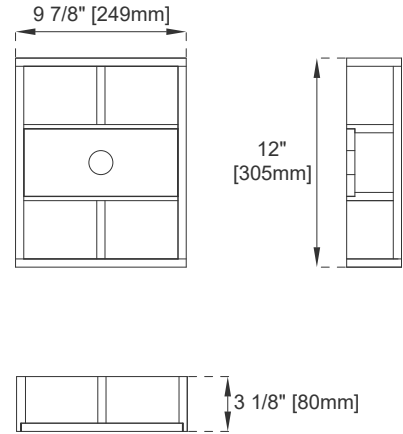

Number of Doors: One

Number of Drawers: Two

Optional Wooden Backsplash

USB/Power Component: YES (ETL5011080)

Cord Length: 6'6"

Assembly Type: Installation of Optional 3cm Top

Bamboo Storage Tray: YES

Drawer Box Material and Construction: 15mm Poplar/English Dovetail

Joinery Hardware Material and Finish: Zinc Alloy in Satin Nickel

Fits Drain Hole Size: 1 3/4"

Overflow: Front Facing

Full Extension, Soft Close Glides

European Soft Close Hinges

Aluminum Laminate Drawer Liners

Adjustable Levelers

Dimension

Width: 35-1/8"

Depth: 23-1/8"

Height: 33-7/8"

Rough-In Height: 21-1/2"

36" VANITY

Top View

Bamboo Drawer Organizer

Front View

Knob

36" VANITY

Side View 1

Side View 2

Back View