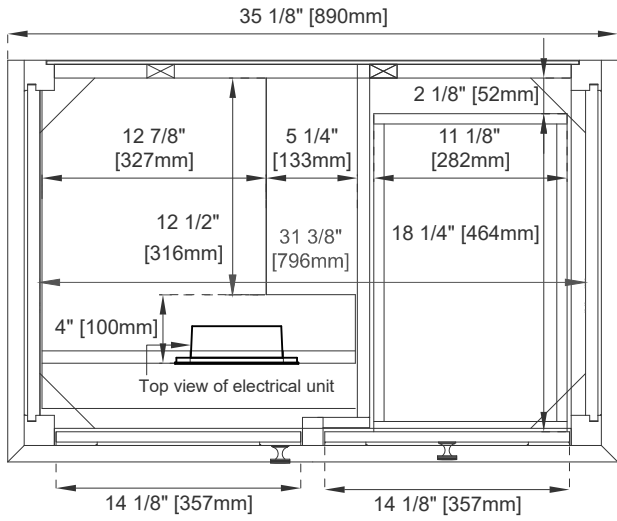

Number of Doors: One

Number of Drawers: Two

Optional Wooden Backsplash

USB/Power Component: YES (ETL5011080)

Cord Length: 6'6"

Assembly Type: Installation of Optional 3cm Top

Bamboo Storage Tray: YES

Drawer Box Material and Construction: 15mm Poplar/English Dovetail

Joinery Hardware Material and Finish: Zinc Alloy in Satin Nickel

Fits Drain Hole Size: 1 3/4"

Overflow: Front Facing

Full Extension, Soft Close Glides

European Soft Close Hinges

Aluminum Laminate Drawer Liners

Adjustable Levelers

Dimension

Width: 35-1/8"

Depth: 23-1/8"

Height: 33-7/8"

Rough-In Height: 21-1/2"

36" VANITY

Top View