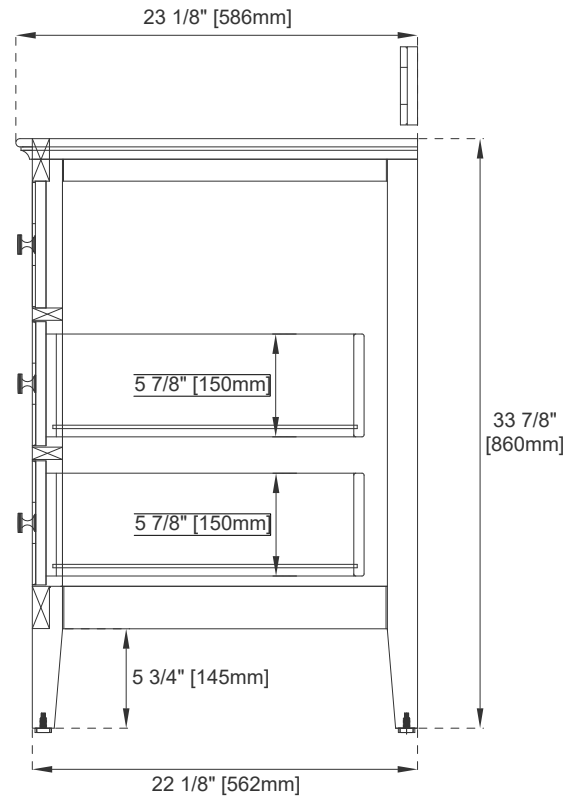

Number of Doors: One

Number of Drawers: Two

Optional Wooden Backsplash

USB/Power Component: YES (ETL5011080)

Cord Length: 6'6"

Assembly Type: Installation of Optional 3cm Top

Bamboo Storage Tray: YES

Drawer Box Material and Construction: 15mm Poplar/English Dovetail

Joinery Hardware Material and Finish: Zinc Alloy in Satin Nickel

Fits Drain Hole Size: 1 3/4"

Overflow: Front Facing

Full Extension, Soft Close Glides

European Soft Close Hinges

Aluminum Laminate Drawer Liners

Adjustable Levelers

Dimension

Width: 35-1/8"

Depth: 23-1/8"

Height: 33-7/8"

Rough-In Height: 21-1/2"

36" VANITY

Top View

Bamboo Drawer Organizer

Front View

Knob

36" VANITY

Side View 1

Side View 2

Back View