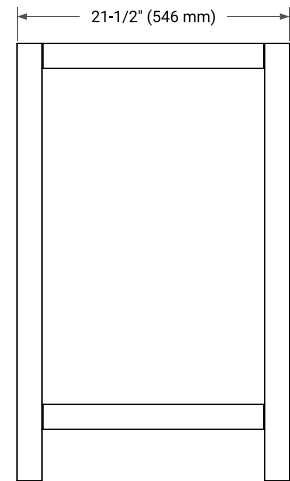

36" LEFT OFFSET CABINET

BASE CABINET DIMENSIONS

36" W x 21.5" D x 34.5" H

FEATURES

- Solid wood frame & plywood panels
- Dovetail drawers and joints
- Soft closing doors & drawers

HARDWARE FINISHES*

Brushed Nickel Satin Brass Matte Black Polished Chrome

PLAN VIEW

37" LEFT OVAL SINK COUNTERTOP WITH 1.5 IN. THICKNESS

OVERALL DIMENSIONS

37" W x 22" D x 1.5" H

COUNTERTOP OPTIONS

Carrara Marble

White Quartz

FEATURES

- Solid countertop with mitered edges & seams
- Undermount white oval sink
- Pre-drilled for 8" widespread faucet

INCLUDED

- Countertop
- Matching Backsplash
- Oval Sink

COUNTERTOP PLAN VIEW

EDGE SIDE VIEW

THREE DIMENSIONAL COUNTERTOP VIEW