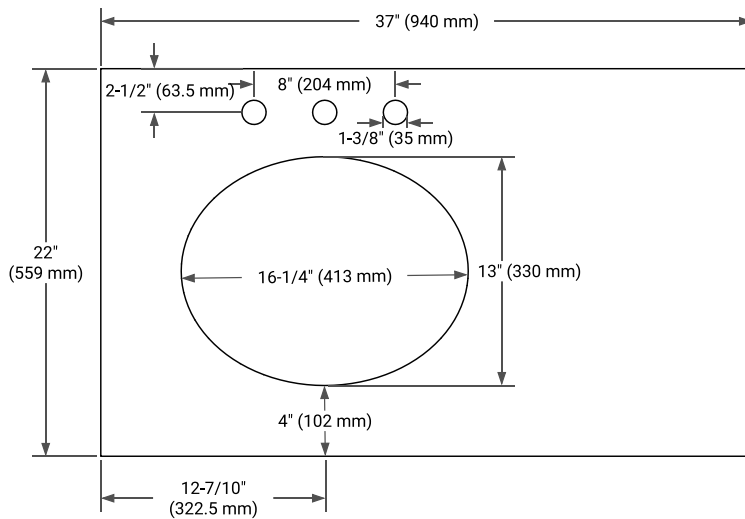

36" LEFT OFFSET CABINET

BASE CABINET DIMENSIONS

36" W x 21.5" D x 34.5" H

FEATURES

- Solid wood frame & plywood panels
- Dovetail drawers and joints
- Soft closing doors & drawers

HARDWARE FINISHES*

Brushed Nickel Satin Brass Matte Black Polished Chrome

PLAN VIEW

37" LEFT OVAL SINK COUNTERTOP WITH 1.5 IN. THICKNESS

OVERALL DIMENSIONS

37" W x 22" D x 1.5" H

COUNTERTOP OPTIONS

Carrara Marble

White Quartz

FEATURES

- Solid countertop with mitered edges & seams
- Undermount white oval sink
- Pre-drilled for 8" widespread faucet

INCLUDED

- Countertop
- Matching Backsplash
- Oval Sink

COUNTERTOP PLAN VIEW

EDGE SIDE VIEW

THREE DIMENSIONAL COUNTERTOP VIEW