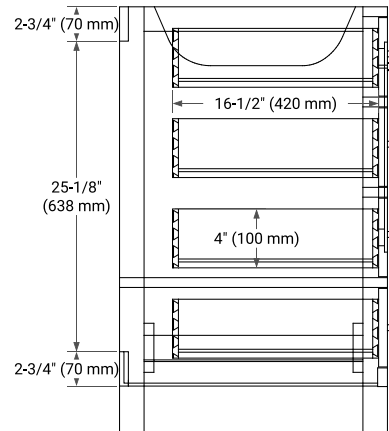

36" LEFT OFFSET CABINET

BASE CABINET DIMENSIONS

36" W x 21.5" D x 34.5" H

FEATURES

- Solid wood frame & plywood panels
- Dovetail drawers and joints
- Soft closing doors & drawers

HARDWARE FINISHES*

Brushed Nickel Satin Brass Matte Black Polished Chrome

PLAN VIEW

37" LEFT OVAL SINK COUNTERTOP WITH 1.5 IN. THICKNESS

OVERALL DIMENSIONS

37" W x 22" D x 1.5" H

COUNTERTOP OPTIONS

Carrara Marble

White Quartz

FEATURES

- Solid countertop with mitered edges & seams
- Undermount white oval sink
- Pre-drilled for 8" widespread faucet

INCLUDED

- Countertop
- Matching Backsplash
- Oval Sink

COUNTERTOP PLAN VIEW

EDGE SIDE VIEW

THREE DIMENSIONAL COUNTERTOP VIEW