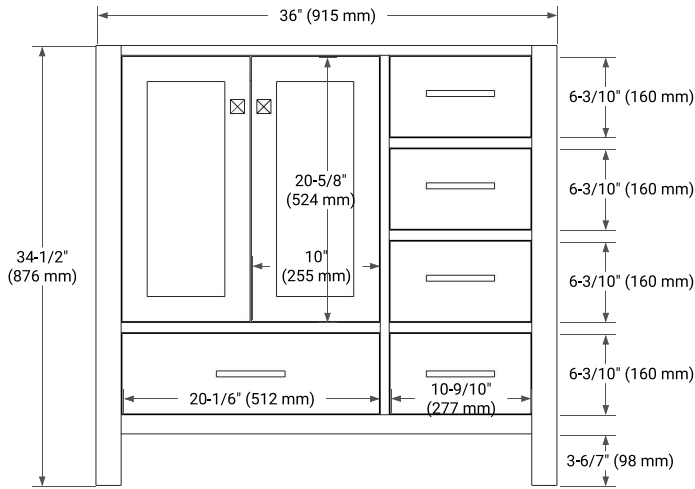

36" LEFT OFFSET CABINET

BASE CABINET DIMENSIONS

36" W x 21.5" D x 34.5" H

FEATURES

- Solid wood frame & plywood panels
- Dovetail drawers and joints
- Soft closing doors & drawers

HARDWARE FINISHES*

Brushed Nickel   Satin Brass   Matte Black   Polished Chrome

Hardware comes preinstalled with the illustrated option. Other finishes are available on our online store if you prefer a different one.

AVAILABLE COLORS

White   Grey   Midnight Blue   Espresso   Oak

FRONT VIEW

SIDE VIEW

PLAN VIEW