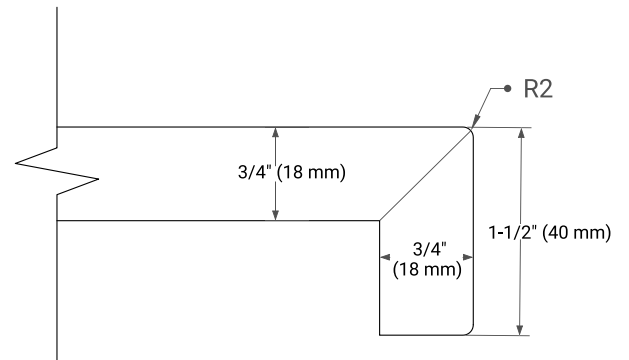

36" LEFT OFFSET CABINET

BASE CABINET DIMENSIONS

36" W x 21.5" D x 34.5" H

FEATURES

- Solid wood frame & plywood panels
- Dovetail drawers and joints
- Soft closing doors & drawers

HARDWARE FINISHES*

Brushed Nickel Satin Brass Matte Black Polished Chrome

PLAN VIEW

37" LEFT OVAL SINK COUNTERTOP WITH 1.5 IN. THICKNESS

OVERALL DIMENSIONS

37" W x 22" D x 1.5" H

COUNTERTOP OPTIONS

Carrara Marble

White Quartz

FEATURES

- Solid countertop with mitered edges & seams
- Undermount white oval sink
- Pre-drilled for 8" widespread faucet

INCLUDED

- Countertop
- Matching Backsplash
- Oval Sink

COUNTERTOP PLAN VIEW

EDGE SIDE VIEW

THREE DIMENSIONAL COUNTERTOP VIEW