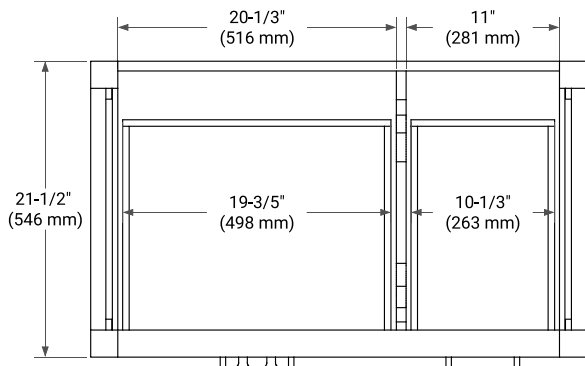

36" LEFT OFFSET CABINET

BASE CABINET DIMENSIONS

36" W x 21.5" D x 34.5" H

FEATURES

- Solid wood frame & plywood panels
- Dovetail drawers and joints
- Soft closing doors & drawers

HARDWARE FINISHES*

Brushed Nickel Satin Brass Matte Black Polished Chrome

PLAN VIEW

37" LEFT OVAL SINK COUNTERTOP WITH 1.5 IN. THICKNESS

OVERALL DIMENSIONS

37" W x 22" D x 1.5" H

COUNTERTOP OPTIONS

Carrara Marble

White Quartz

FEATURES

- Solid countertop with mitered edges & seams
- Undermount white oval sink
- Pre-drilled for 8" widespread faucet

INCLUDED

- Countertop
- Matching Backsplash
- Oval Sink

COUNTERTOP PLAN VIEW

EDGE SIDE VIEW

THREE DIMENSIONAL COUNTERTOP VIEW