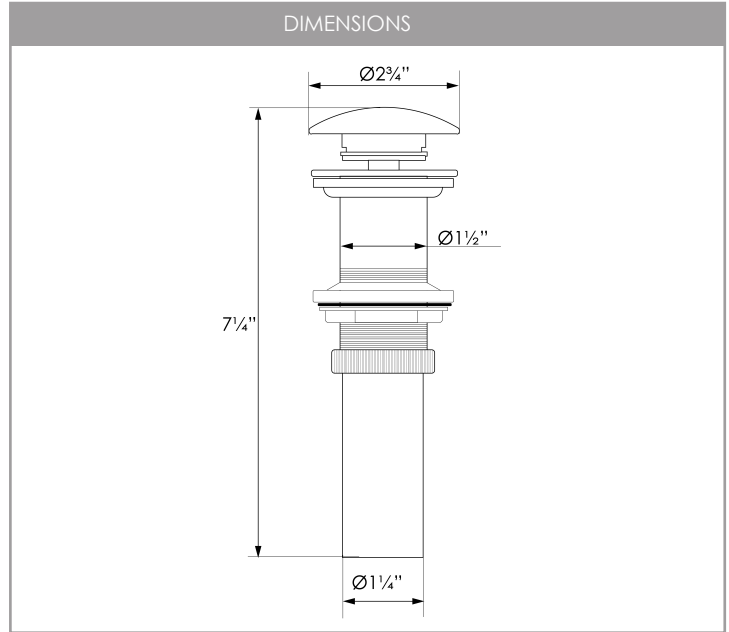

POP-UP DRAIN

D-702H | D-702E

NO OVERFLOW
FOR USE W/ OVER THE COUNTER PORCELAIN VESSEL

DRAIN FINISH

 CERAMIC MATTE BLACK

 GLOSSY WHITE

TYPE

MUSHROOM

MATERIAL

T-304

STAINLESS STEEL

CONNECTIONS

DRAIN HOLE 1 1/4"

CONÇU AU CANADA
DESIGNED IN CANADA

STANDARDS COMPLIANCE

C ®