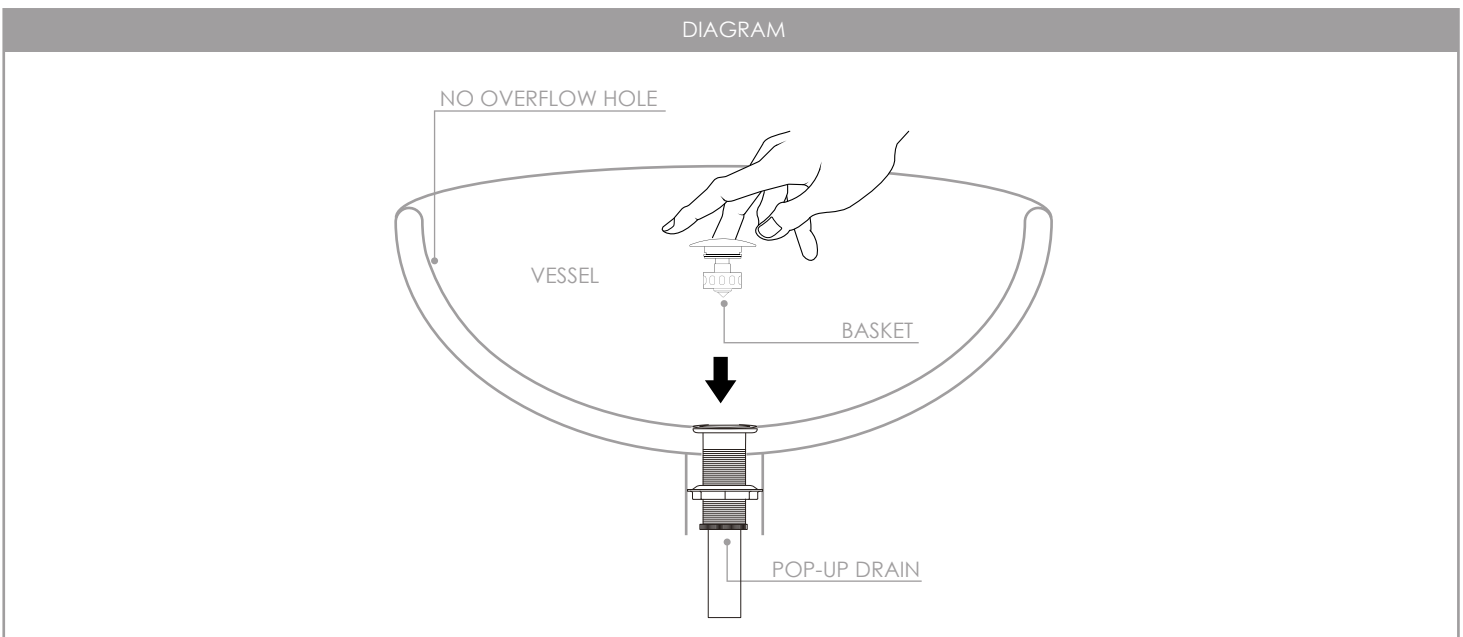

MATERIAL

T-304

STAINLESS STEEL

CONNECTIONS

DRAIN HOLE 1 1/4"

CONÇU AU CANADA
DESIGNED IN CANADA

STANDARDS COMPLIANCE

C ®