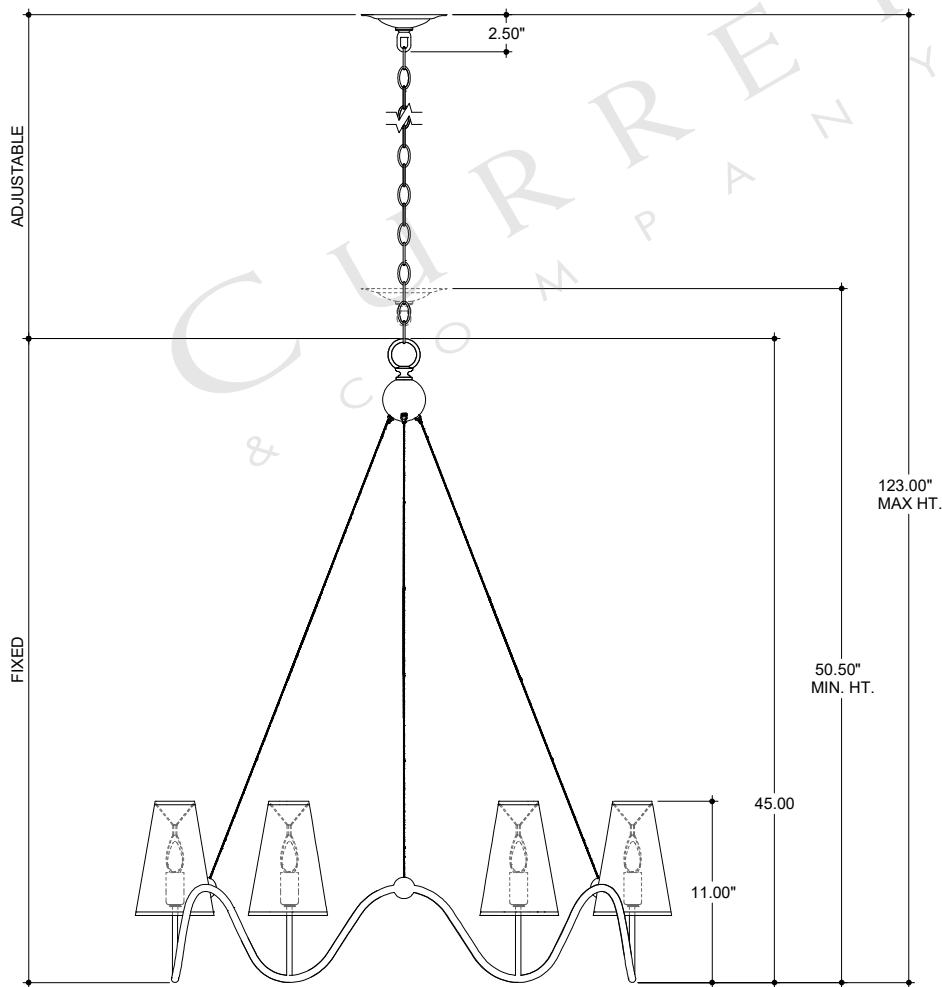

38.75" DIA. BODY
 6.00" DIA. CANOPY
 1.00" H X 4.25"
 W CROSS BAR

TOP VIEW

CANOPY DETAIL

FRONT VIEW