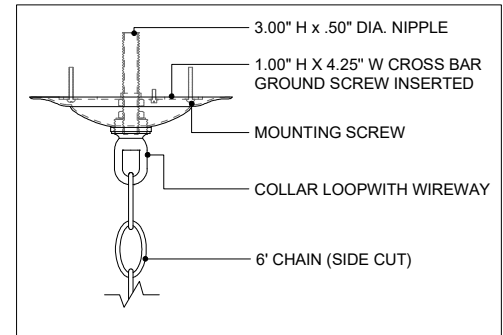

38.75" DIA. BODY
 6.00" DIA. CANOPY
 1.00" H X 4.25"
 W CROSS BAR

TOP VIEW

CANOPY DETAIL

FRONT VIEW