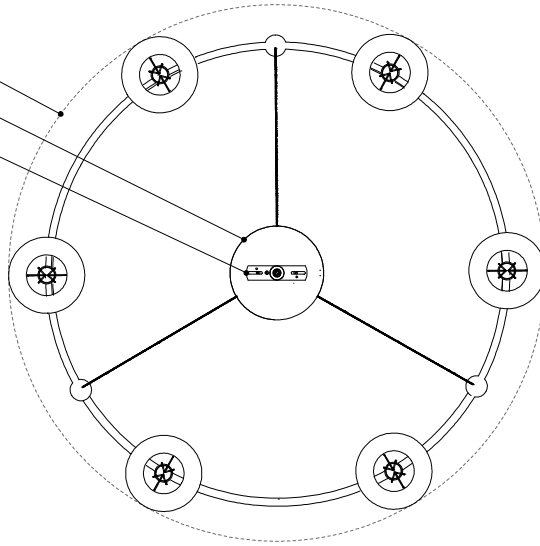

38.75" DIA. BODY
 6.00" DIA. CANOPY
 1.00" H X 4.25"
 W CROSS BAR

TOP VIEW

CANOPY DETAIL

FRONT VIEW