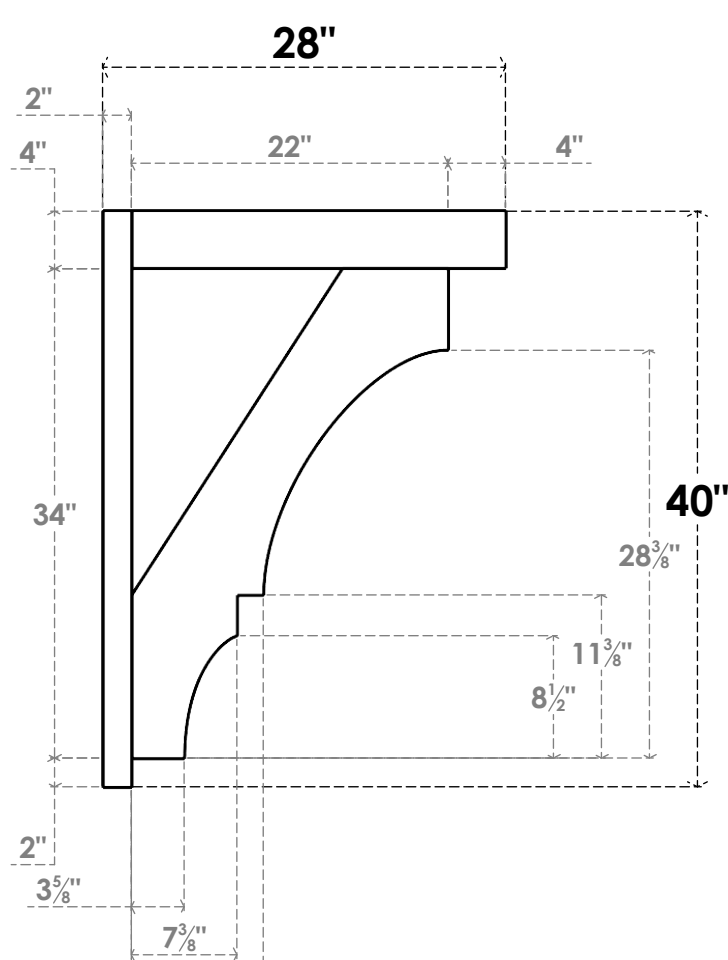

# ITEM NUMBER: OUTUROC040X060X28000X40000X040X020X040BOA44RCPR

4"W TOP X 6"W BACK X 28"D X 40"H X 4"T TOP X 2"T BACK TIMBERTHANE ROUGH CEDAR BALBOA FAUX WOOD OPEN OUTLOOKER, BLOCK TOP AND BACK, 4"W CLOSED BRACE, PRIMED TAN

**SIDE PROFILE**

**FRONT PROFILE**

**ISOMETRIC**

GENERATED DATE : 07/05/2023

EKENA MILLWORK  
2300 WEST MAIN ST.  
CLARKSVILLE, TX 75426  
TOLL FREE: 866-607-0453  
WWW.EKENAMILLWORK.COM

**NOTES**

1. INSTALLATION TO BE COMPLETED IN ACCORDANCE WITH MANUFACTURER'S SPECIFICATIONS.
2. DRAWING MAY NOT BE TO SCALE
3. THIS DRAWING IS INTENDED FOR DESIGN AND PLANNING PURPOSES ONLY.
4. ALL INFORMATION CONTAINED HEREIN WAS CURRENT AT THE TIME OF DEVELOPMENT BUT MUST BE REVIEWED AND APPROVED BY THE PRODUCT MANUFACTURER TO BE CONSIDERED ACCURATE.
5. TIMBERTHANE ARCHITECTURAL PRODUCTS ARE MADE FROM HIGH DENSITY URETHANE AND COME FACTORY PRIMED