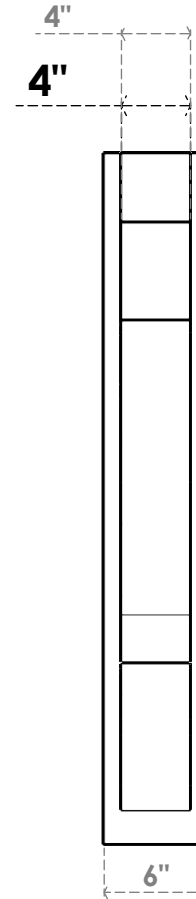

# ITEM NUMBER: OUTUROC040X060X28000X40000X040X020X040BOA44RCPR

4"W TOP X 6"W BACK X 28"D X 40"H X 4"T TOP X 2"T BACK TIMBERTHANE ROUGH CEDAR BALBOA FAUX WOOD OPEN OUTLOOKER, BLOCK TOP AND BACK, 4"W CLOSED BRACE, PRIMED TAN

**SIDE PROFILE**

**FRONT PROFILE**

**ISOMETRIC**

GENERATED DATE : 07/05/2023

EKENA MILLWORK  
2300 WEST MAIN ST.  
CLARKSVILLE, TX 75426  
TOLL FREE: 866-607-0453  
WWW.EKENAMILLWORK.COM

**NOTES**

1. INSTALLATION TO BE COMPLETED IN ACCORDANCE WITH MANUFACTURER'S SPECIFICATIONS.
2. DRAWING MAY NOT BE TO SCALE
3. THIS DRAWING IS INTENDED FOR DESIGN AND PLANNING PURPOSES ONLY.
4. ALL INFORMATION CONTAINED HEREIN WAS CURRENT AT THE TIME OF DEVELOPMENT BUT MUST BE REVIEWED AND APPROVED BY THE PRODUCT MANUFACTURER TO BE CONSIDERED ACCURATE.
5. TIMBERTHANE ARCHITECTURAL PRODUCTS ARE MADE FROM HIGH DENSITY URETHANE AND COME FACTORY PRIMED