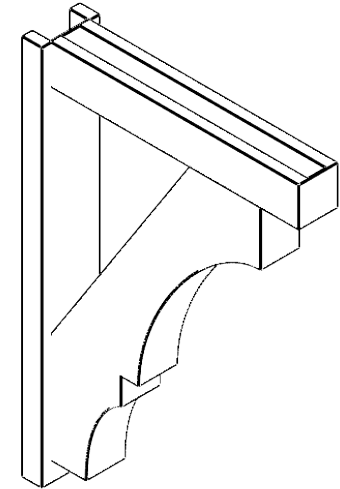

# ITEM NUMBER: OUTUROC040X060X28000X40000X040X020X040BOA44RCPR

4"W TOP X 6"W BACK X 28"D X 40"H X 4"T TOP X 2"T BACK TIMBERTHANE ROUGH CEDAR BALBOA FAUX WOOD OPEN OUTLOOKER, BLOCK TOP AND BACK, 4"W CLOSED BRACE, PRIMED TAN

**SIDE PROFILE**

**FRONT PROFILE**

**ISOMETRIC**

GENERATED DATE : 07/05/2023

EKENA MILLWORK  
2300 WEST MAIN ST.  
CLARKSVILLE, TX 75426  
TOLL FREE: 866-607-0453  
WWW.EKENAMILLWORK.COM

**NOTES**

1. INSTALLATION TO BE COMPLETED IN ACCORDANCE WITH MANUFACTURER'S SPECIFICATIONS.
2. DRAWING MAY NOT BE TO SCALE
3. THIS DRAWING IS INTENDED FOR DESIGN AND PLANNING PURPOSES ONLY.
4. ALL INFORMATION CONTAINED HEREIN WAS CURRENT AT THE TIME OF DEVELOPMENT BUT MUST BE REVIEWED AND APPROVED BY THE PRODUCT MANUFACTURER TO BE CONSIDERED ACCURATE.
5. TIMBERTHANE ARCHITECTURAL PRODUCTS ARE MADE FROM HIGH DENSITY URETHANE AND COME FACTORY PRIMED