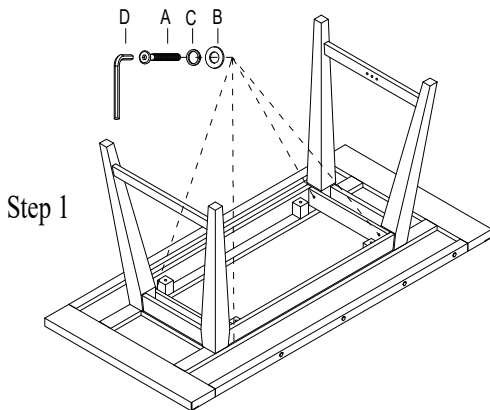

## ASSEMBLY INSTRUCTION

No.	Dimension	Shape	Quantity
A	Bolt 5/16*38mm		16pcs
B	Flat washer 5/16*019		16pcs
C	Lock washer 5/16"		16pcs
D	Allen Key 4mm		1pc
E	Thread Rod (5/16*88mm)		2pcs
F	Cueved Slotted Washer (5/16")		2pcs
G	Wrench (12mm)		1pc