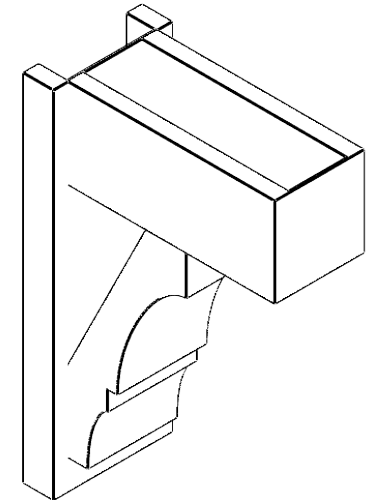

ITEM NUMBER: OUTUROC060X080X16000X24000X060X020X060BOA44RCPR

6"W TOP X 8"W BACK X 16"D X 24"H X 6"T TOP X 2"T BACK TIMBERTHANE ROUGH CEDAR BALBOA FAUX WOOD OPEN OUTLOOKER, BLOCK TOP AND BACK, 6"W CLOSED BRACE, PRIMED TAN

EKENA MILLWORK
2300 WEST MAIN ST.
CLARKSVILLE, TX 75426
TOLL FREE: 866-607-0453
WWW.EKENAMILLWORK.COM

NOTES

1. INSTALLATION TO BE COMPLETED IN ACCORDANCE WITH MANUFACTURER'S SPECIFICATIONS.
2. DRAWING MAY NOT BE TO SCALE
3. THIS DRAWING IS INTENDED FOR DESIGN AND PLANNING PURPOSES ONLY.
4. ALL INFORMATION CONTAINED HEREIN WAS CURRENT AT THE TIME OF DEVELOPMENT BUT MUST BE REVIEWED AND APPROVED BY THE PRODUCT MANUFACTURER TO BE CONSIDERED ACCURATE.
5. TIMBERTHANE ARCHITECTURAL PRODUCTS ARE MADE FROM HIGH DENSITY URETHANE AND COME FACTORY PRIMED