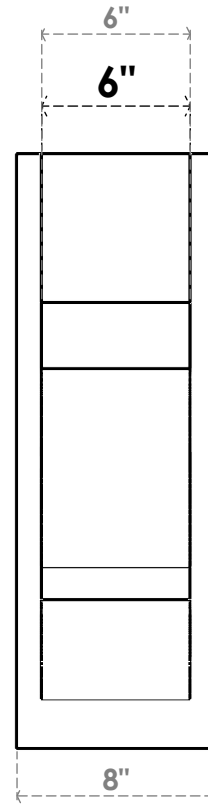

ITEM NUMBER: OUTUROC060X080X16000X24000X060X020X060BOA44RCPR

6"W TOP X 8"W BACK X 16"D X 24"H X 6"T TOP X 2"T BACK TIMBERTHANE ROUGH CEDAR BALBOA FAUX WOOD OPEN OUTLOOKER, BLOCK TOP AND BACK, 6"W CLOSED BRACE, PRIMED TAN

EKENA MILLWORK
2300 WEST MAIN ST.
CLARKSVILLE, TX 75426
TOLL FREE: 866-607-0453
WWW.EKENAMILLWORK.COM

NOTES

1. INSTALLATION TO BE COMPLETED IN ACCORDANCE WITH MANUFACTURER'S SPECIFICATIONS.
2. DRAWING MAY NOT BE TO SCALE
3. THIS DRAWING IS INTENDED FOR DESIGN AND PLANNING PURPOSES ONLY.
4. ALL INFORMATION CONTAINED HEREIN WAS CURRENT AT THE TIME OF DEVELOPMENT BUT MUST BE REVIEWED AND APPROVED BY THE PRODUCT MANUFACTURER TO BE CONSIDERED ACCURATE.
5. TIMBERTHANE ARCHITECTURAL PRODUCTS ARE MADE FROM HIGH DENSITY URETHANE AND COME FACTORY PRIMED