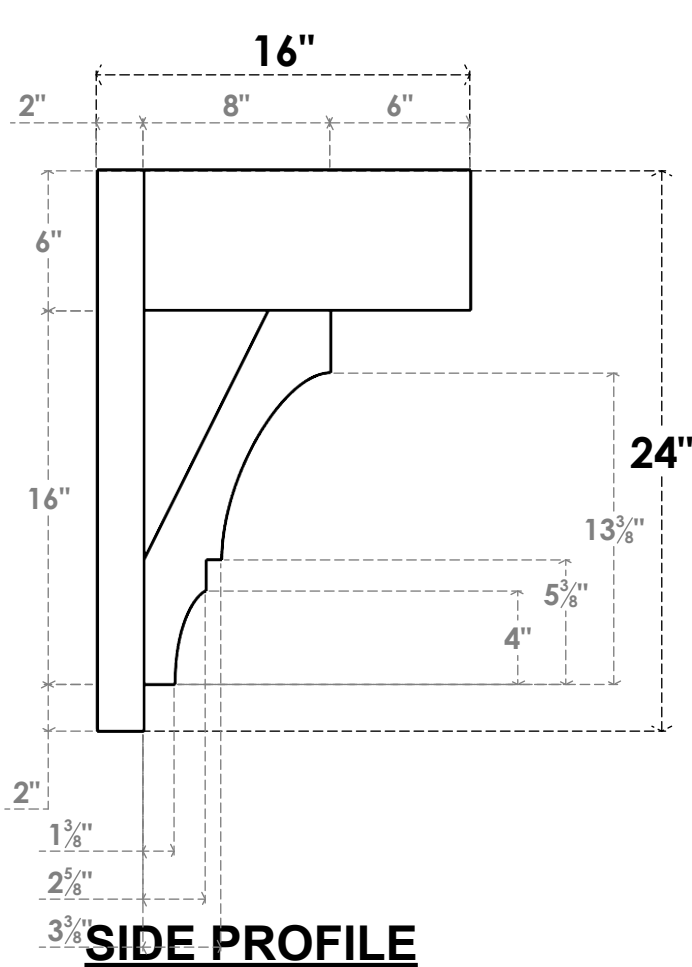

ITEM NUMBER: OUTUROC060X080X16000X24000X060X020X060BOA44RCPR

6"W TOP X 8"W BACK X 16"D X 24"H X 6"T TOP X 2"T BACK TIMBERTHANE ROUGH CEDAR BALBOA FAUX WOOD OPEN OUTLOOKER, BLOCK TOP AND BACK, 6"W CLOSED BRACE, PRIMED TAN

EKENA MILLWORK
2300 WEST MAIN ST.
CLARKSVILLE, TX 75426
TOLL FREE: 866-607-0453
WWW.EKENAMILLWORK.COM

NOTES

1. INSTALLATION TO BE COMPLETED IN ACCORDANCE WITH MANUFACTURER'S SPECIFICATIONS.
2. DRAWING MAY NOT BE TO SCALE
3. THIS DRAWING IS INTENDED FOR DESIGN AND PLANNING PURPOSES ONLY.
4. ALL INFORMATION CONTAINED HEREIN WAS CURRENT AT THE TIME OF DEVELOPMENT BUT MUST BE REVIEWED AND APPROVED BY THE PRODUCT MANUFACTURER TO BE CONSIDERED ACCURATE.
5. TIMBERTHANE ARCHITECTURAL PRODUCTS ARE MADE FROM HIGH DENSITY URETHANE AND COME FACTORY PRIMED