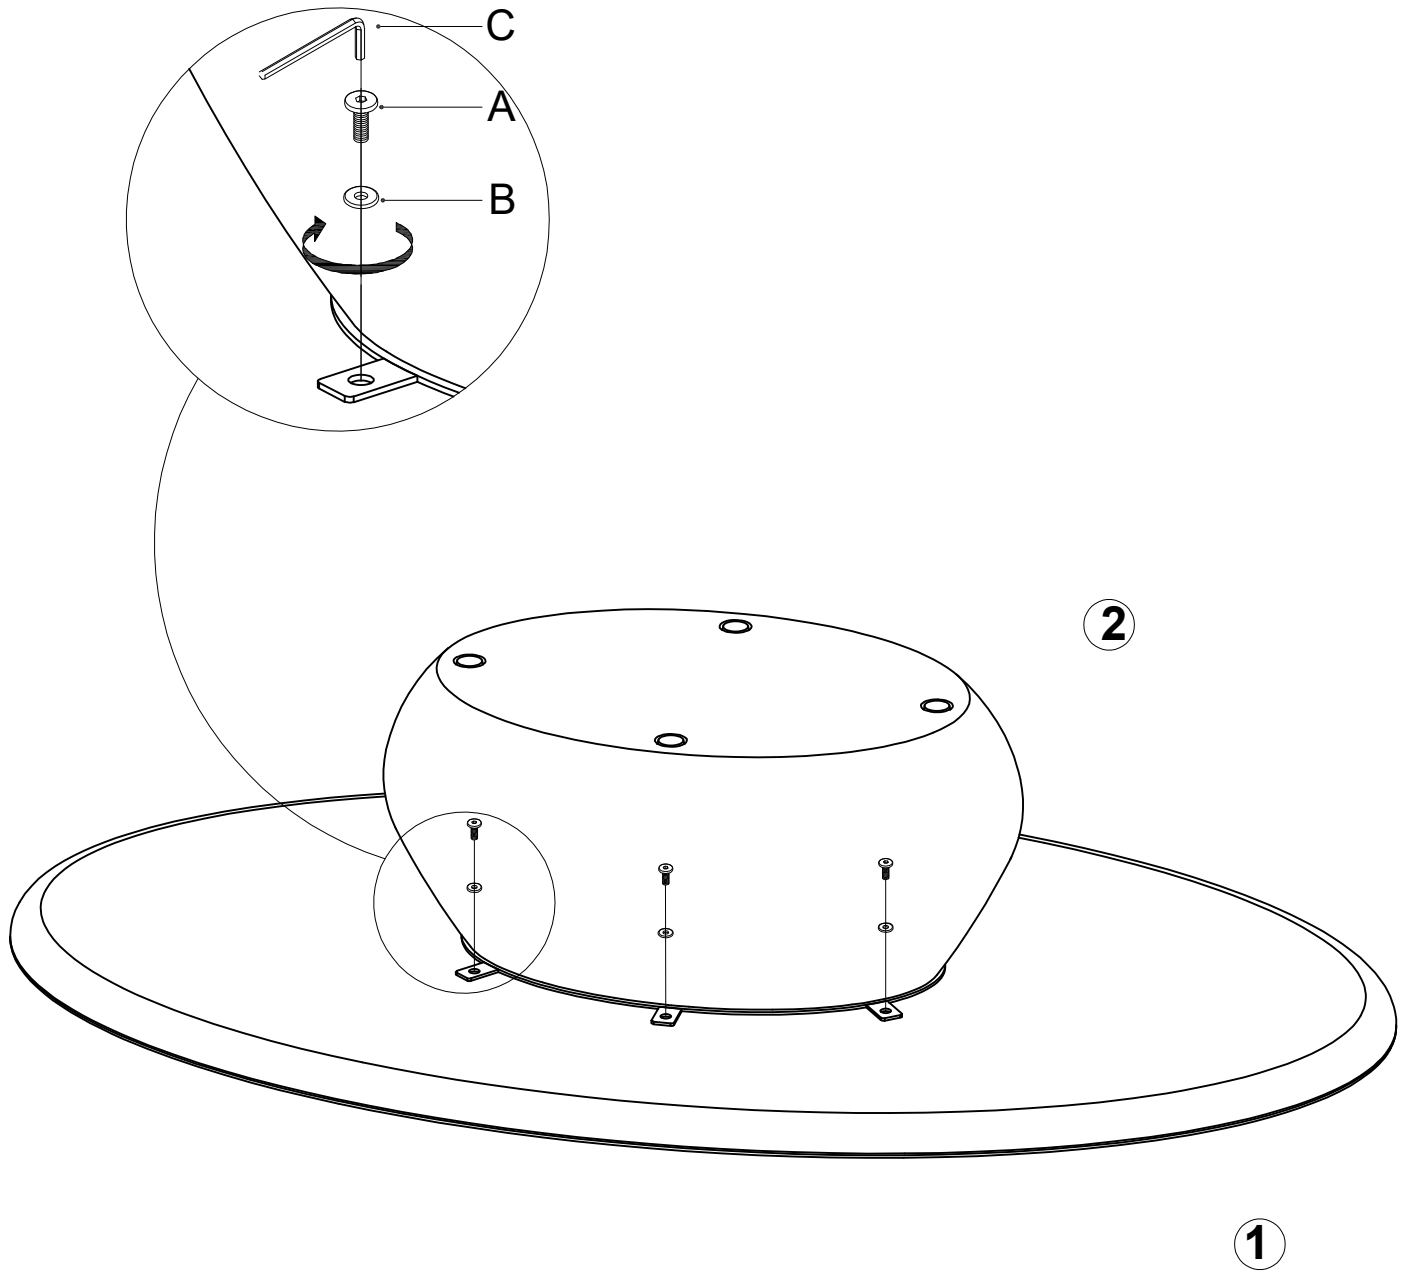

ASSEMBLY INSTRUCTION FOR

EAMON COFFEE TABLE

Hardware List

Hardware List				
A		Bolt	6x20mm	6
B		Flat Washer	6x16mm	6
C		Allen Key	4mm	1

Step 1

Step 2