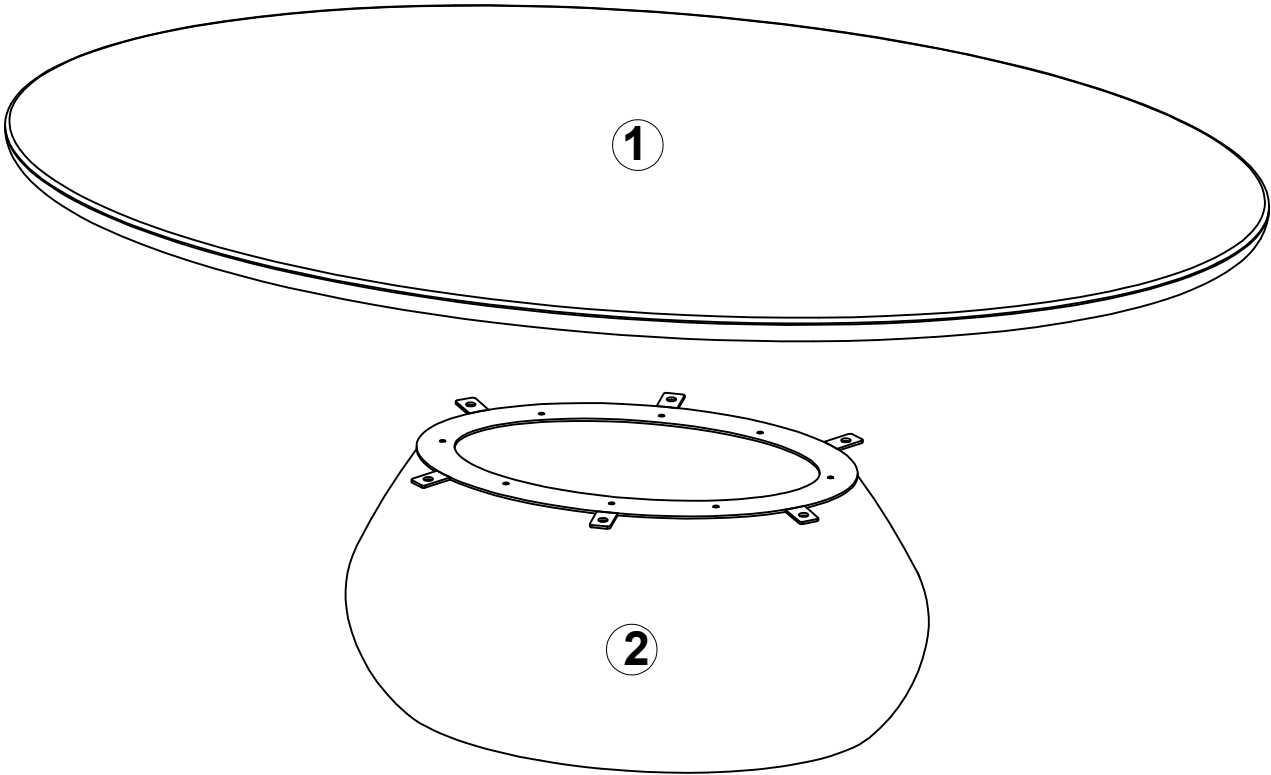

ASSEMBLY INSTRUCTION FOR

EAMON COFFEE TABLE

Hardware List

Hardware List				
A		Bolt	6x20mm	6
B		Flat Washer	6x16mm	6
C		Allen Key	4mm	1

Step 1

Step 2