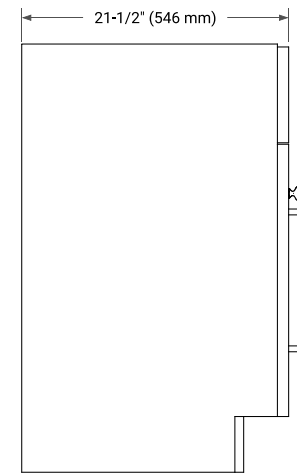

54" SINGLE SINK BASE CABINET

BASE CABINET DIMENSIONS

54" W x 21.5" D x 34.5" H

FEATURES

- Solid wood frame & plywood panels
- Dovetail drawers and joints
- Soft closing doors & drawers

HARDWARE FINISHES*

Brushed Nickel Satin Brass Matte Black Polished Chrome

PLAN VIEW

55" SINGLE OVAL SINK COUNTERTOP WITH 1.5 IN. THICKNESS

OVERALL DIMENSIONS

55" W x 22" D x 1.5" H

COUNTERTOP OPTIONS

Carrara Marble

White Quartz

FEATURES

- Solid countertop with mitered edges & seams
- Undermount white oval sink
- Pre-drilled for 8" widespread faucet

INCLUDED

- Countertop
- Matching Backsplash
- Oval Sink

COUNTERTOP PLAN VIEW

EDGE SIDE VIEW

THREE DIMENSIONAL COUNTERTOP VIEW