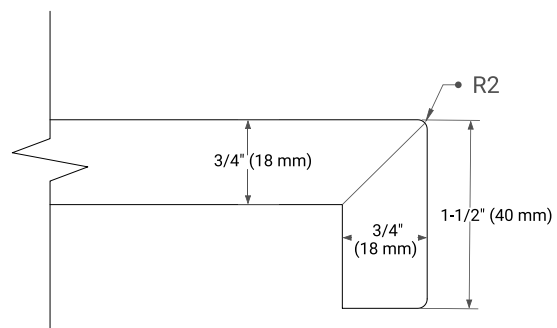

PLAN VIEW

55" SINGLE OVAL SINK COUNTERTOP WITH 1.5 IN. THICKNESS

OVERALL DIMENSIONS

55" W x 22" D x 1.5" H

COUNTERTOP OPTIONS

Carrara Marble

White Quartz

FEATURES

- Solid countertop with mitered edges & seams
- Undermount white oval sink
- Pre-drilled for 8" widespread faucet

INCLUDED

- Countertop
- Matching Backsplash
- Oval Sink

COUNTERTOP PLAN VIEW

EDGE SIDE VIEW

THREE DIMENSIONAL COUNTERTOP VIEW