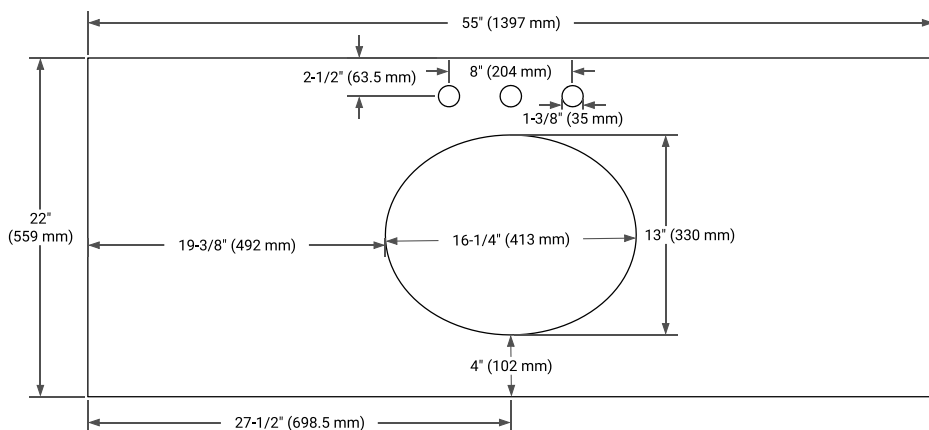

PLAN VIEW

55" SINGLE OVAL SINK COUNTERTOP WITH 1.5 IN. THICKNESS

OVERALL DIMENSIONS

55" W x 22" D x 1.5" H

COUNTERTOP OPTIONS

Carrara Marble

White Quartz

FEATURES

- Solid countertop with mitered edges & seams
- Undermount white oval sink
- Pre-drilled for 8" widespread faucet

INCLUDED

- Countertop
- Matching Backsplash
- Oval Sink

COUNTERTOP PLAN VIEW

EDGE SIDE VIEW

THREE DIMENSIONAL COUNTERTOP VIEW