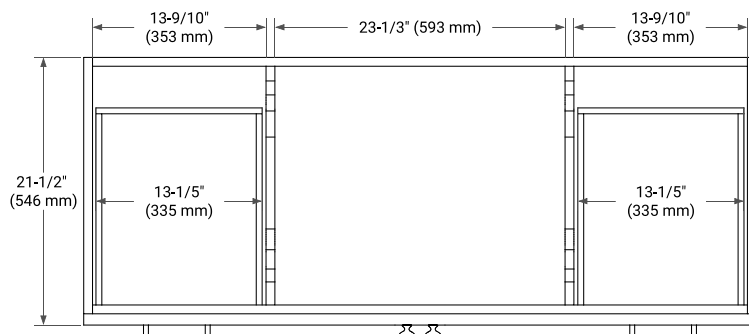

54" SINGLE SINK BASE CABINET

BASE CABINET DIMENSIONS

54" W x 21.5" D x 34.5" H

FEATURES

- Solid wood frame & plywood panels
- Dovetail drawers and joints
- Soft closing doors & drawers

HARDWARE FINISHES*

Brushed Nickel Satin Brass Matte Black Polished Chrome

PLAN VIEW

55" SINGLE OVAL SINK COUNTERTOP WITH 1.5 IN. THICKNESS

OVERALL DIMENSIONS

55" W x 22" D x 1.5" H

COUNTERTOP OPTIONS

Carrara Marble

White Quartz

FEATURES

- Solid countertop with mitered edges & seams
- Undermount white oval sink
- Pre-drilled for 8" widespread faucet

INCLUDED

- Countertop
- Matching Backsplash
- Oval Sink

COUNTERTOP PLAN VIEW

EDGE SIDE VIEW

THREE DIMENSIONAL COUNTERTOP VIEW