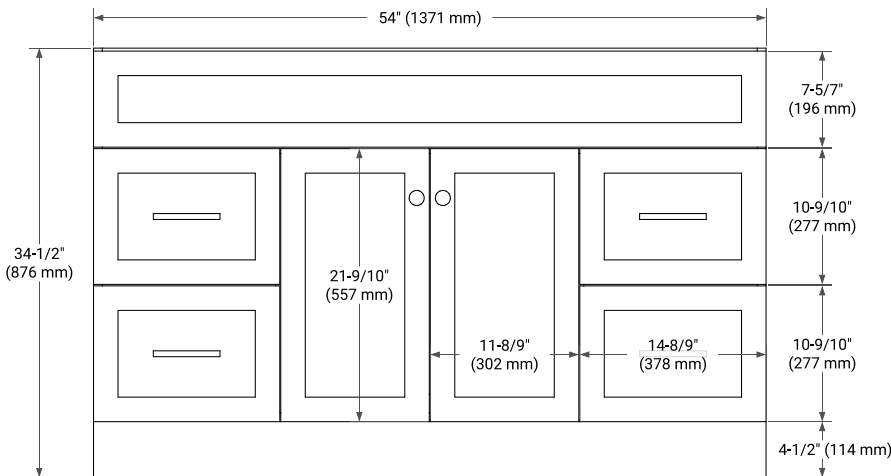

54" SINGLE SINK BASE CABINET

BASE CABINET DIMENSIONS

54" W x 21.5" D x 34.5" H

FEATURES

- Solid wood frame & plywood panels
- Dovetail drawers and joints
- Soft closing doors & drawers

HARDWARE FINISHES*

Brushed Nickel   Satin Brass   Matte Black   Polished Chrome

Hardware comes preinstalled with the illustrated option. Other finishes are available on our online store if you prefer a different one.

AVAILABLE COLORS

White   Grey   Midnight Blue   Black

FRONT VIEW

SIDE VIEW

PLAN VIEW