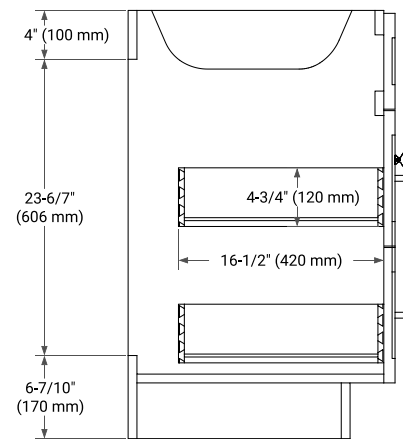

54" SINGLE SINK BASE CABINET

BASE CABINET DIMENSIONS

54" W x 21.5" D x 34.5" H

FEATURES

- Solid wood frame & plywood panels
- Dovetail drawers and joints
- Soft closing doors & drawers

HARDWARE FINISHES*

Brushed Nickel Satin Brass Matte Black Polished Chrome

PLAN VIEW

55" SINGLE OVAL SINK COUNTERTOP WITH 1.5 IN. THICKNESS

OVERALL DIMENSIONS

55" W x 22" D x 1.5" H

COUNTERTOP OPTIONS

Carrara Marble

White Quartz

FEATURES

- Solid countertop with mitered edges & seams
- Undermount white oval sink
- Pre-drilled for 8" widespread faucet

INCLUDED

- Countertop
- Matching Backsplash
- Oval Sink

COUNTERTOP PLAN VIEW

EDGE SIDE VIEW

THREE DIMENSIONAL COUNTERTOP VIEW