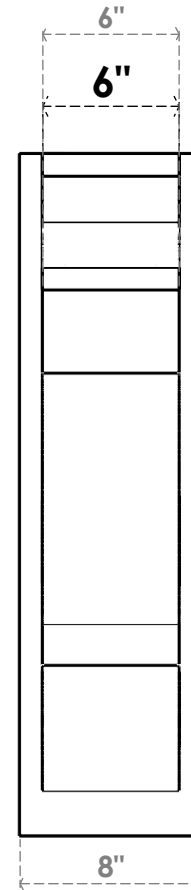

ITEM NUMBER: OUTUROC060X080X30000X30000X060X020X060BOA04RCPR

6"W TOP X 8"W BACK X 30"D X 30"H X 6"T TOP X 2"T BACK TIMBERTHANE ROUGH CEDAR BALBOA FAUX WOOD OPEN OUTLOOKER, TRADITIONAL TOP AND BLOCK BACK, 6"W CLOSED BRACE, PRIMED TAN

ISOMETRIC

EKENA MILLWORK
2300 WEST MAIN ST.
CLARKSVILLE, TX 75426
TOLL FREE: 866-607-0453
WWW.EKENAMILLWORK.COM

NOTES

1. INSTALLATION TO BE COMPLETED IN ACCORDANCE WITH MANUFACTURER'S SPECIFICATIONS.
2. DRAWING MAY NOT BE TO SCALE
3. THIS DRAWING IS INTENDED FOR DESIGN AND PLANNING PURPOSES ONLY.
4. ALL INFORMATION CONTAINED HEREIN WAS CURRENT AT THE TIME OF DEVELOPMENT BUT MUST BE REVIEWED AND APPROVED BY THE PRODUCT MANUFACTURER TO BE CONSIDERED ACCURATE.
5. TIMBERTHANE ARCHITECTURAL PRODUCTS ARE MADE FROM HIGH DENSITY URETHANE AND COME FACTORY PRIMED