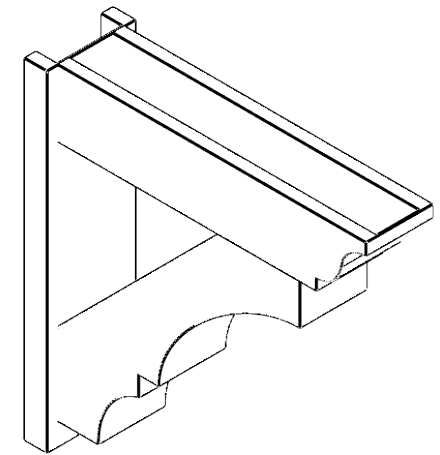

ITEM NUMBER: OUTUROC060X080X30000X30000X060X020X060BOA04RCPR

6"W TOP X 8"W BACK X 30"D X 30"H X 6"T TOP X 2"T BACK TIMBERTHANE ROUGH CEDAR BALBOA FAUX WOOD OPEN OUTLOOKER, TRADITIONAL TOP AND BLOCK BACK, 6"W CLOSED BRACE, PRIMED TAN

ISOMETRIC

EKENA MILLWORK
2300 WEST MAIN ST.
CLARKSVILLE, TX 75426
TOLL FREE: 866-607-0453
WWW.EKENAMILLWORK.COM

NOTES

1. INSTALLATION TO BE COMPLETED IN ACCORDANCE WITH MANUFACTURER'S SPECIFICATIONS.
2. DRAWING MAY NOT BE TO SCALE
3. THIS DRAWING IS INTENDED FOR DESIGN AND PLANNING PURPOSES ONLY.
4. ALL INFORMATION CONTAINED HEREIN WAS CURRENT AT THE TIME OF DEVELOPMENT BUT MUST BE REVIEWED AND APPROVED BY THE PRODUCT MANUFACTURER TO BE CONSIDERED ACCURATE.
5. TIMBERTHANE ARCHITECTURAL PRODUCTS ARE MADE FROM HIGH DENSITY URETHANE AND COME FACTORY PRIMED