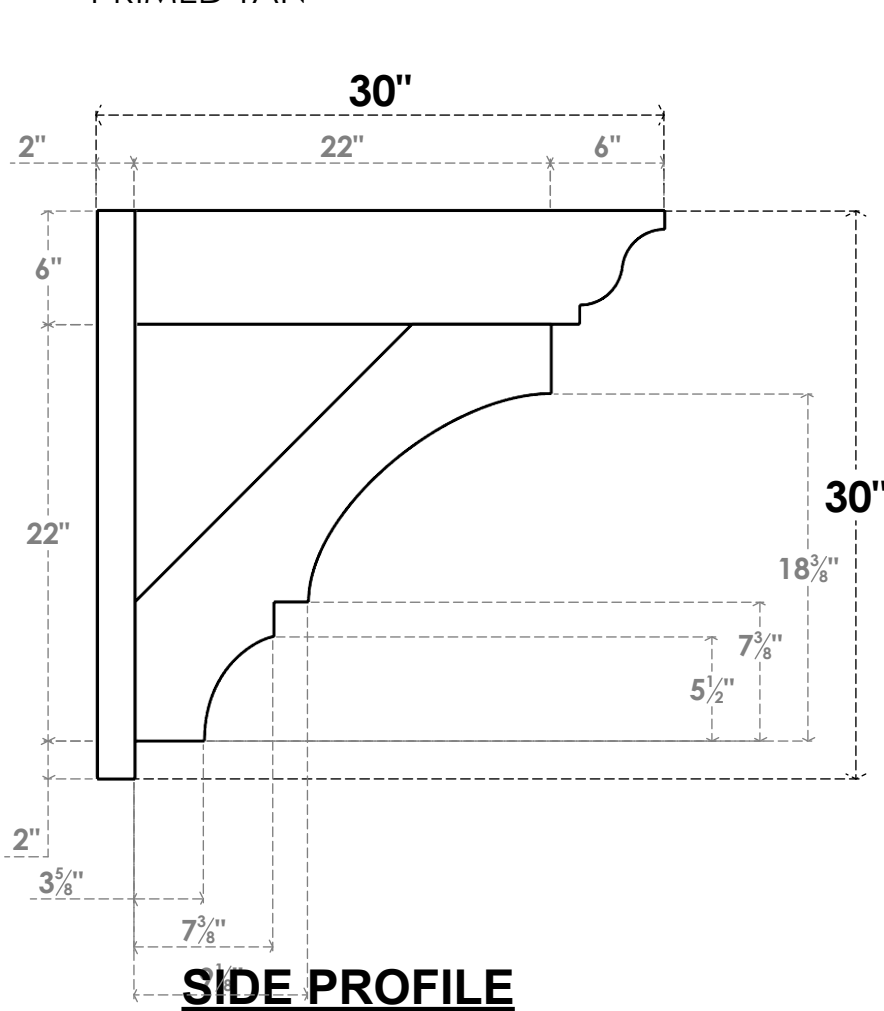

ITEM NUMBER: OUTUROC060X080X30000X30000X060X020X060BOA04RCPR

6"W TOP X 8"W BACK X 30"D X 30"H X 6"T TOP X 2"T BACK TIMBERTHANE ROUGH CEDAR BALBOA FAUX WOOD OPEN OUTLOOKER, TRADITIONAL TOP AND BLOCK BACK, 6"W CLOSED BRACE, PRIMED TAN

ISOMETRIC

EKENA MILLWORK
2300 WEST MAIN ST.
CLARKSVILLE, TX 75426
TOLL FREE: 866-607-0453
WWW.EKENAMILLWORK.COM

NOTES

1. INSTALLATION TO BE COMPLETED IN ACCORDANCE WITH MANUFACTURER'S SPECIFICATIONS.
2. DRAWING MAY NOT BE TO SCALE
3. THIS DRAWING IS INTENDED FOR DESIGN AND PLANNING PURPOSES ONLY.
4. ALL INFORMATION CONTAINED HEREIN WAS CURRENT AT THE TIME OF DEVELOPMENT BUT MUST BE REVIEWED AND APPROVED BY THE PRODUCT MANUFACTURER TO BE CONSIDERED ACCURATE.
5. TIMBERTHANE ARCHITECTURAL PRODUCTS ARE MADE FROM HIGH DENSITY URETHANE AND COME FACTORY PRIMED